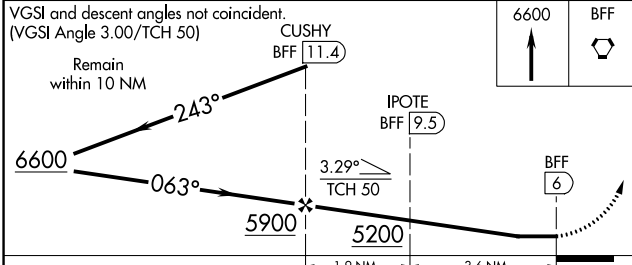

VORTAC BFF 112.6 Chan 73	APP CRS 063°	Rwy Idg TDZE Apt Elev	8002 3952 3967

VOR/DME RWY 5
WESTERN NEBRASKA RGNL/WM B HEILIG FLD/SCOTTSBLUFF (BFF)

⚠ When local altimeter setting not received, use Alliance altimeter setting: increase all MDAs 100 feet and visibility Cats C and D ½ SM.

MISSED APPROACH: Climb to 6600 direct BFF VORTAC and hold, continue climb-in-hold to 6600.

ASOS 121.025	DENVER CENTER 127.95 338.2	UNICOM 123.0 (CTAF)

NC-2, 13 JUN 2024 to 11 JUL 2024

NC-2, 13 JUN 2024 to 11 JUL 2024

ELEV 3967	D TDZE 3952

CATEGORY	A	B	C	D
S-5	4480-1 528 (600-1)	4480-1½ 528 (600-1½)	4480-1¾ 528 (600-1¾)	4480-2 528 (600-2)
C CIRCLING	4500-1 533 (600-1)	4560-1½ 593 (600-1½)	4740-2½ 773 (800-2½)	

HIRL Rwy 12-30 **⓪**
MIRL Rwy 5-23 **⓪**

VOR/DME RWY 5