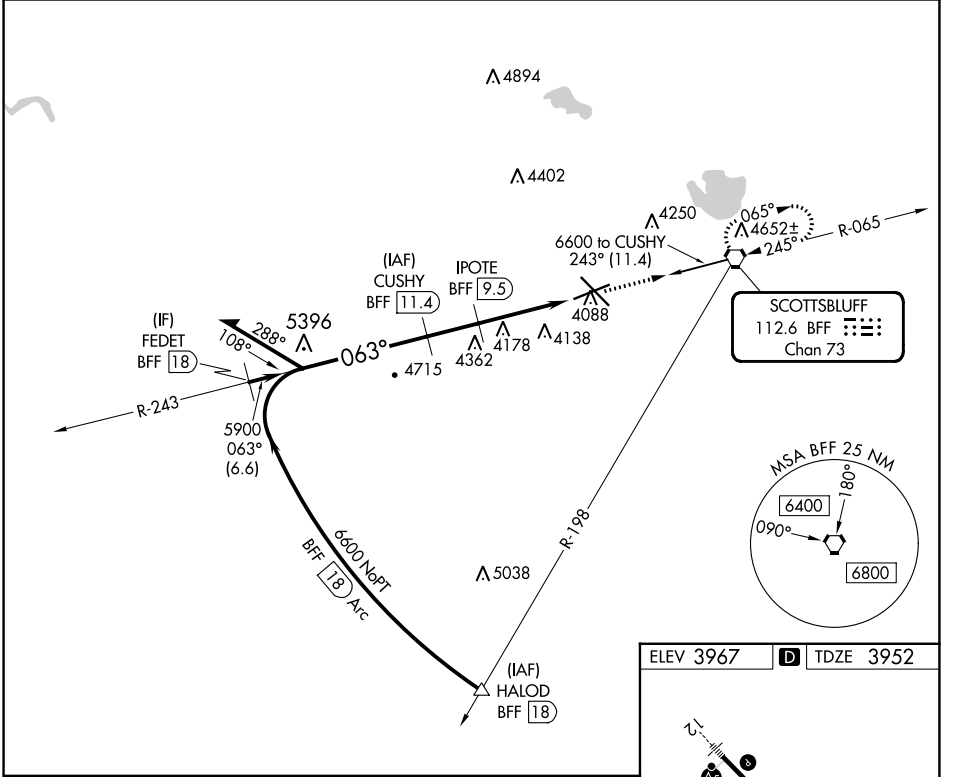

VORTAC BFF 112.6 Chan 73	APP CRS 063°	Rwy Idg TDZE Apt Elev	8002 3952 3967
--	------------------------	-----------------------------	---

VOR/DME RWY 5
WESTERN NEBRASKA RGNL/WM B HEILIG FLD/SCOTTSBLUFF (BFF)

⚠ When local altimeter setting not received, use Alliance altimeter setting: increase all MDAs 100 feet and visibility Cats C and D ½ SM.

MISSED APPROACH: Climb to 6600 direct BFF VORTAC and hold, continue climb-in-hold to 6600.

ASOS 121.025	DENVER CENTER 127.95 338.2	UNICOM 123.0 (CTAF)
------------------------	--------------------------------------	-------------------------------

NC-2, 13 JUN 2024 to 11 JUL 2024

NC-2, 13 JUN 2024 to 11 JUL 2024

HIRL Rwy 12-30 **⓪**
MIRL Rwy 5-23 **⓪**

VOR/DME RWY 5