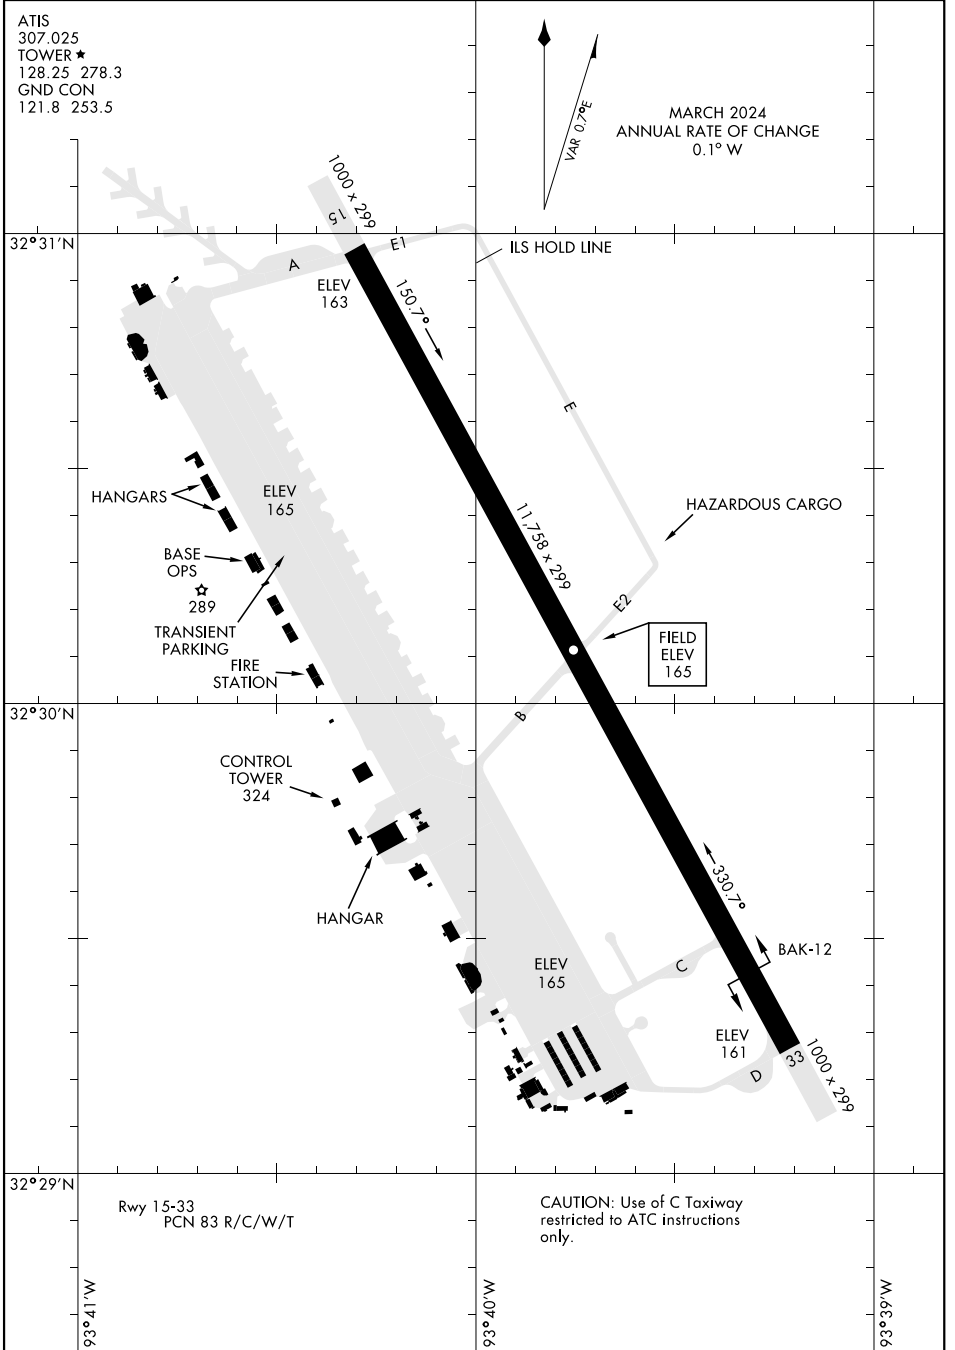

AIRPORT DIAGRAM

[USAF]

BARKSDALE AFB (KBAD)

BOSSIER CITY, LOUISIANA

ATIS 307.025
 TOWER ★ 128.25 278.3
 GND CON 121.8 253.5

MARCH 2024
 ANNUAL RATE OF CHANGE
 0.1° W

SC-4, 13 JUN 2024 to 11 JUL 2024

SC-4, 13 JUN 2024 to 11 JUL 2024

Rwy 15-33
 PCN 83 R/C/W/T

CAUTION: Use of C Taxiway
 restricted to ATC instructions
 only.

AIRPORT DIAGRAM

BOSSIER CITY, LOUISIANA

BARKSDALE AFB (KBAD)