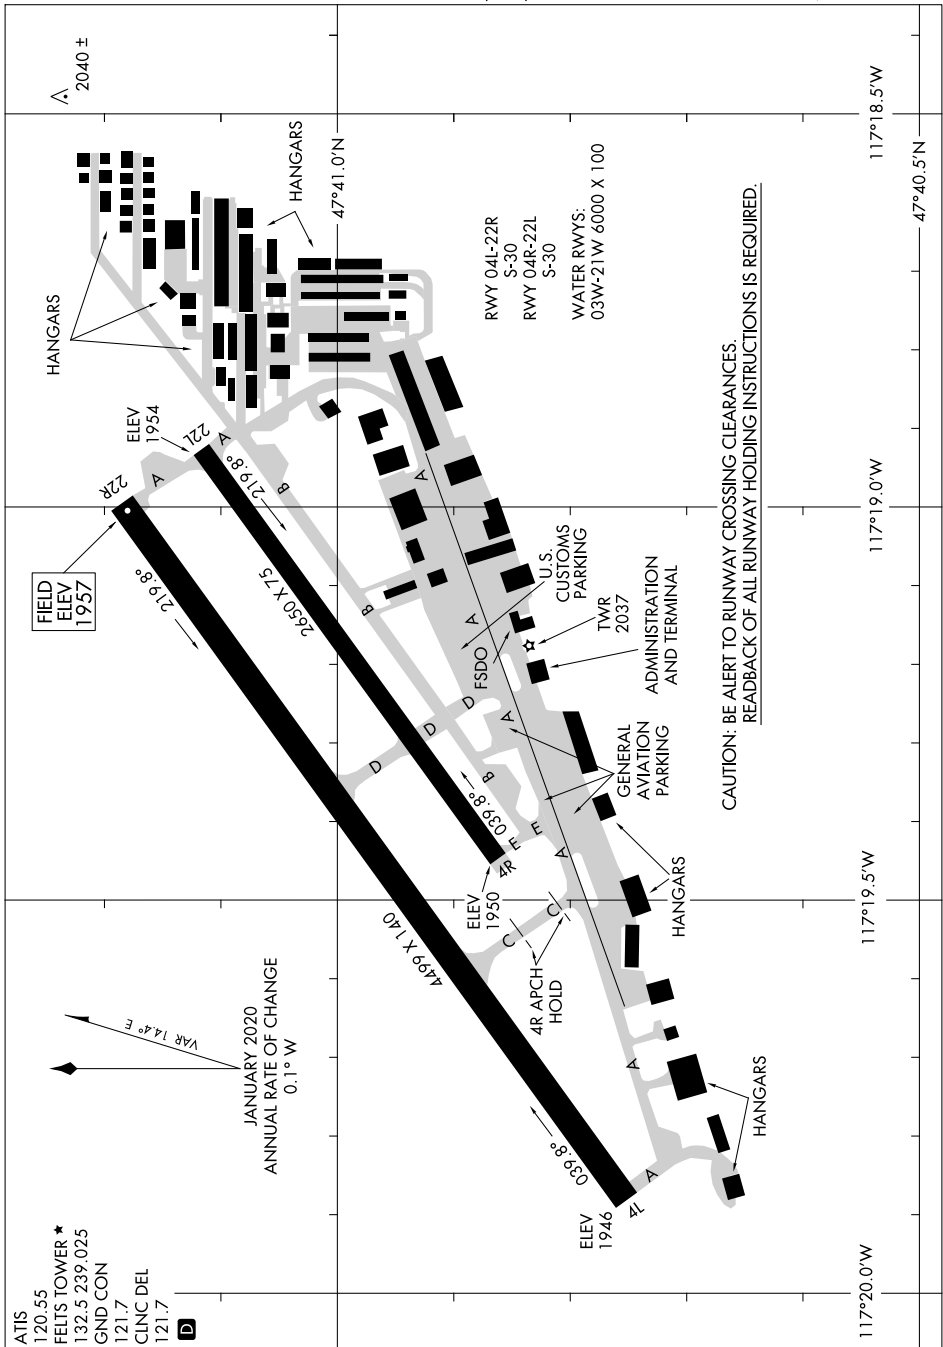

21112
AIRPORT DIAGRAM

AL-402 (FAA)

FELTS FLD (S'F'F)
SPOKANE, WASHINGTON

NW-1, 13 JUN 2024 to 11 JUL 2024

ATIS 120.55
FELTS TOWER ★ 132.5 239.025
GND CON 121.7
CLNC DEL 121.7

JANUARY 2020
ANNUAL RATE OF CHANGE
0.1° W

VAR 14.4° E

AIRPORT DIAGRAM

SPOKANE, WASHINGTON
FELTS FLD (S'F'F)

21112

NW-1, 13 JUN 2024 to 11 JUL 2024