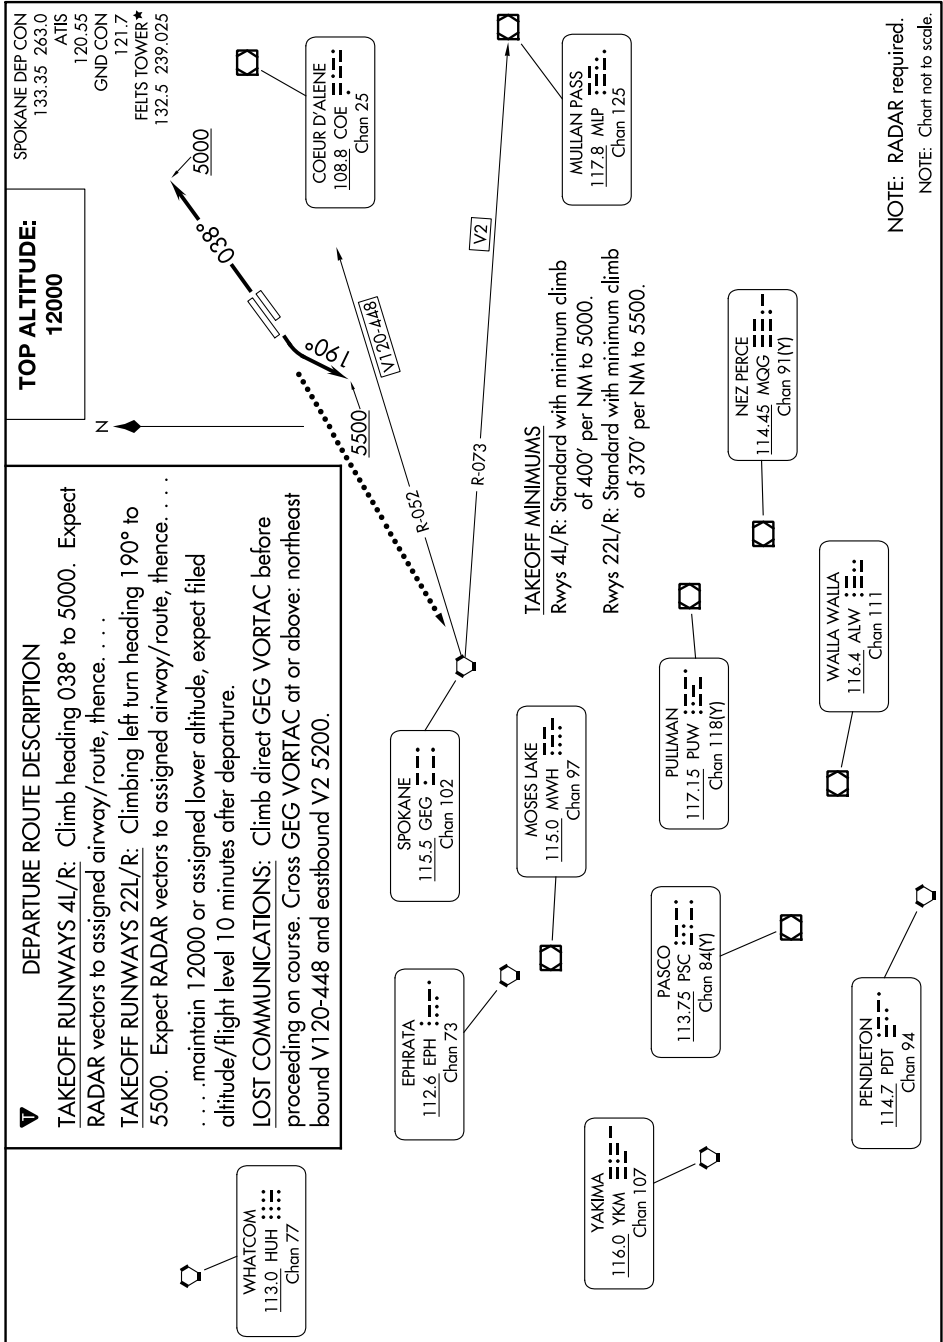

FELTS FOUR DEPARTURE

AL-402 (FAA)

FELTS FLD (SFF)
SPOKANE, WASHINGTON

NW-1, 13 JUN 2024 to 11 JUL 2024

NOTE: RADAR required.
NOTE: Chart not to scale.

FELTS FOUR DEPARTURE

SPOKANE, WASHINGTON
FELTS FLD (SFF)

NW-1, 13 JUN 2024 to 11 JUL 2024