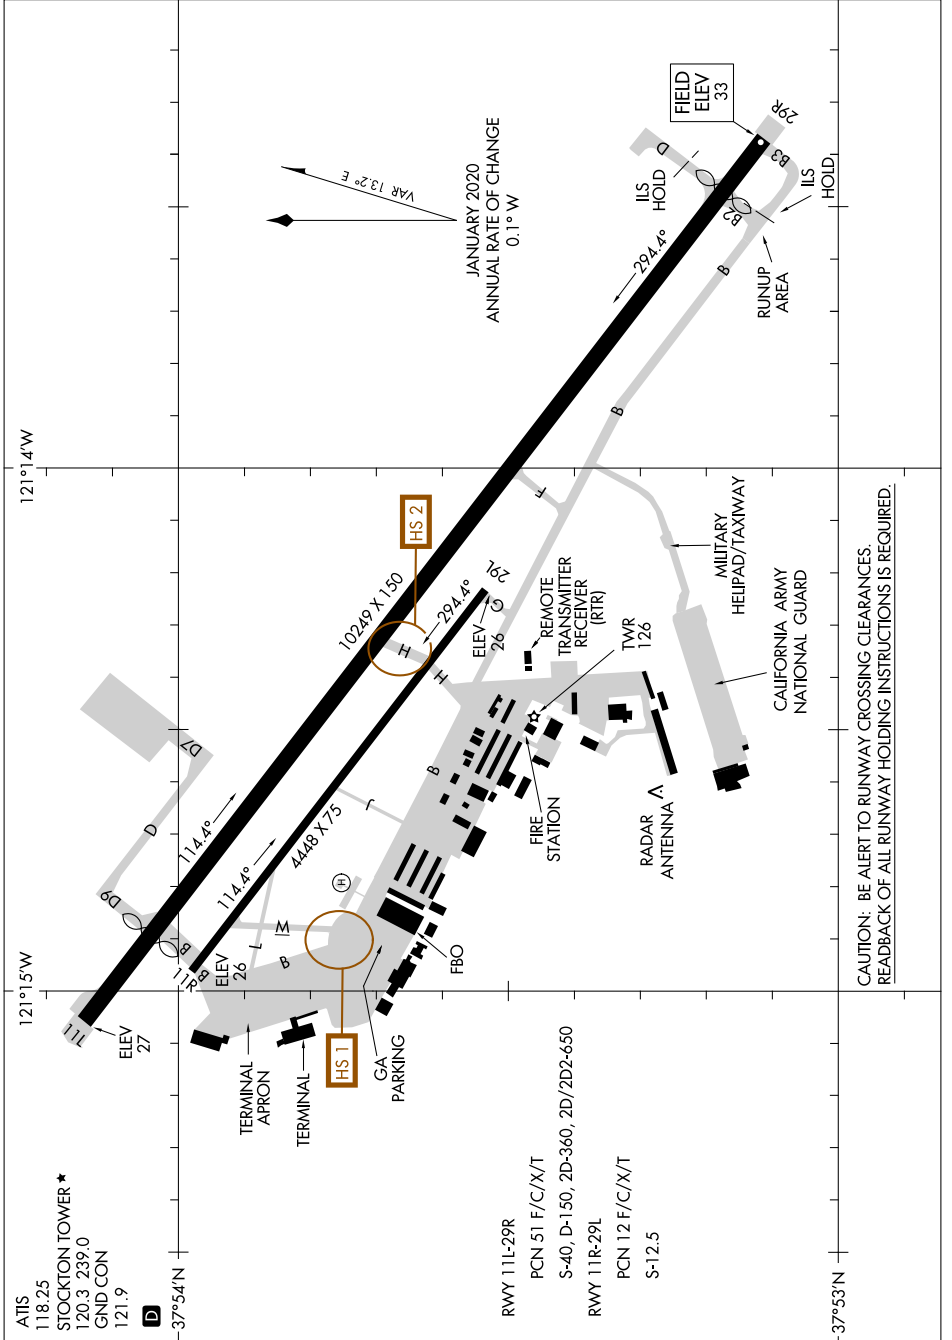

# AIRPORT DIAGRAM

AL-407 (FAA)

STOCKTON METRO (SCK)  
STOCKTON, CALIFORNIA

SW-2, 13 JUN 2024 to 11 JUL 2024

CAUTION: BE ALERT TO RUNWAY CROSSING CLEARANCES.  
READBACK OF ALL RUNWAY HOLDING INSTRUCTIONS IS REQUIRED.

SW-2, 13 JUN 2024 to 11 JUL 2024

# AIRPORT DIAGRAM

STOCKTON, CALIFORNIA  
STOCKTON METRO (SCK)