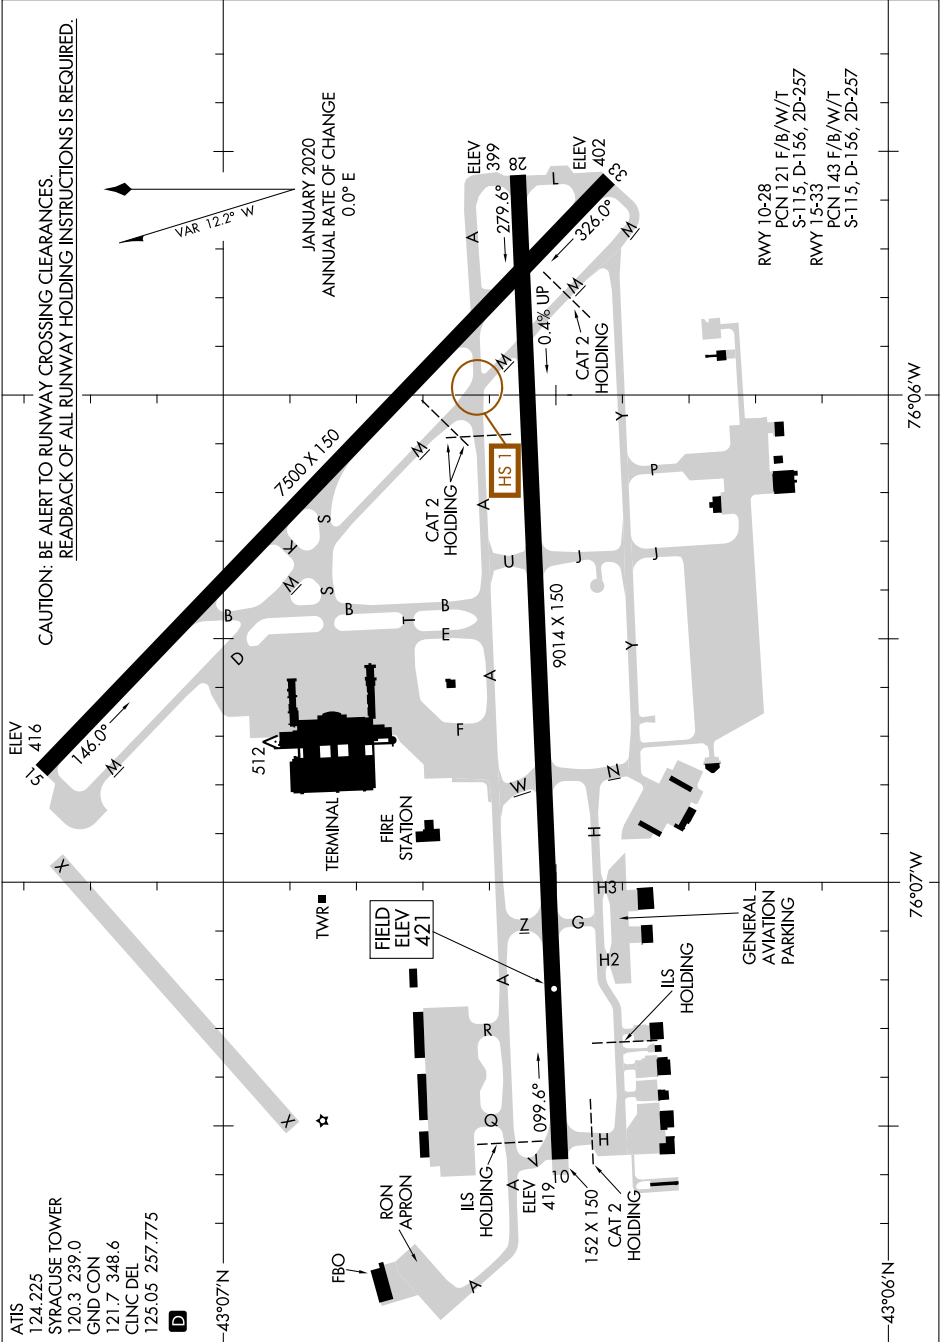

22363

AIRPORT DIAGRAM

AL-411 (FAA)

SYRACUSE HANCOCK INTL (SYR)
SYRACUSE, NEW YORK

NE-2, 13 JUN 2024 to 11 JUL 2024

76°06'W

76°07'W

NE-2, 13 JUN 2024 to 11 JUL 2024

AIRPORT DIAGRAM

22363

SYRACUSE, NEW YORK
SYRACUSE HANCOCK INTL (SYR)