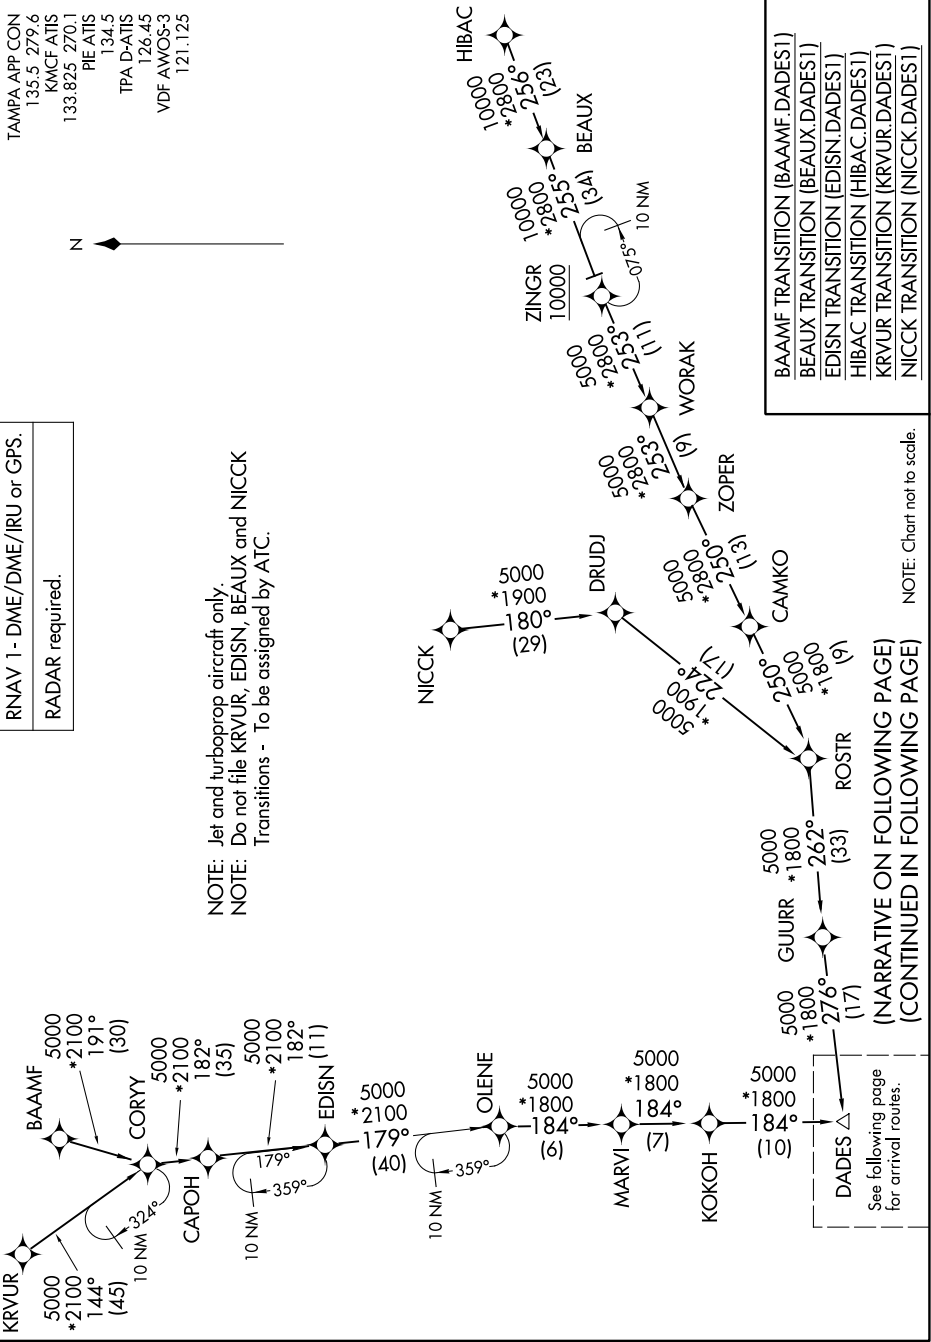

DADES ONE ARRIVAL (RNAV) Transition Routes

TAMPA, FLORIDA

SE-3, 13 JUN 2024 to 11 JUL 2024

RNAV 1- DME/DME/IRU or GPS.
RADAR required.

TAMPA APP CON
135.5 279.6
KMCF ATIS
133.825 270.1
PIE ATIS
134.5
TPA D-ATIS
126.45
VDF AWOS-3
121.125

NOTE: Jet and turboprop aircraft only.
NOTE: Do not file KRVUR, EDISN, BEAUX and NICCK
Transitions - To be assigned by ATC.

(NARRATIVE ON FOLLOWING PAGE)
(CONTINUED IN FOLLOWING PAGE)

NOTE: Chart not to scale.

DADES ONE ARRIVAL (RNAV) Transition Routes

TAMPA, FLORIDA

SE-3, 13 JUN 2024 to 11 JUL 2024