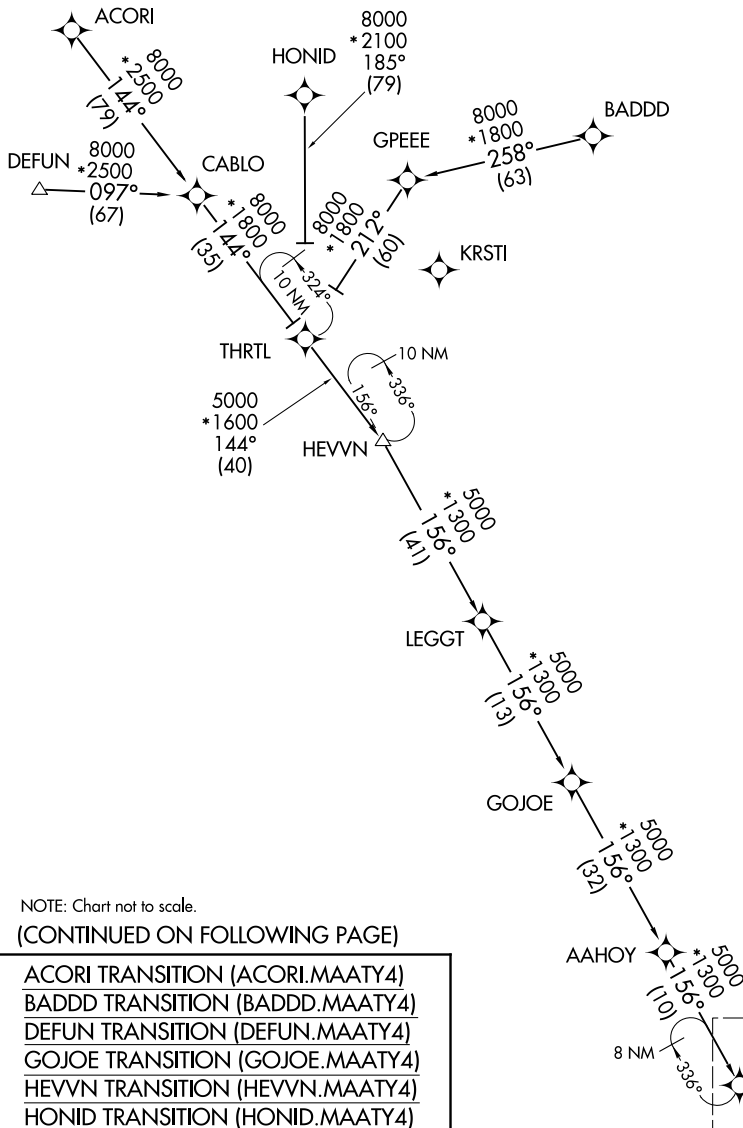

MAATY FOUR ARRIVAL (RNAV) Transition Routes

TAMPA, FLORIDA

TAMPA APP CON
118.8 239.3
KMCF ATIS
133.825 270.1
LAL ATIS
118.025
TPA D-ATIS
126.45
VDF AWOS-3
121.125

RNAV 1 - DME/DME/IRU or GPS.

RADAR required.

NOTE: Jet and turboprop aircraft only.

NOTE: Do not file BADDD, HEVVN or GOJOE Transitions - to be assigned by ATC.

SE-3, 13 JUN 2024 to 11 JUL 2024

SE-3, 13 JUN 2024 to 11 JUL 2024

See following page for arrival routes.