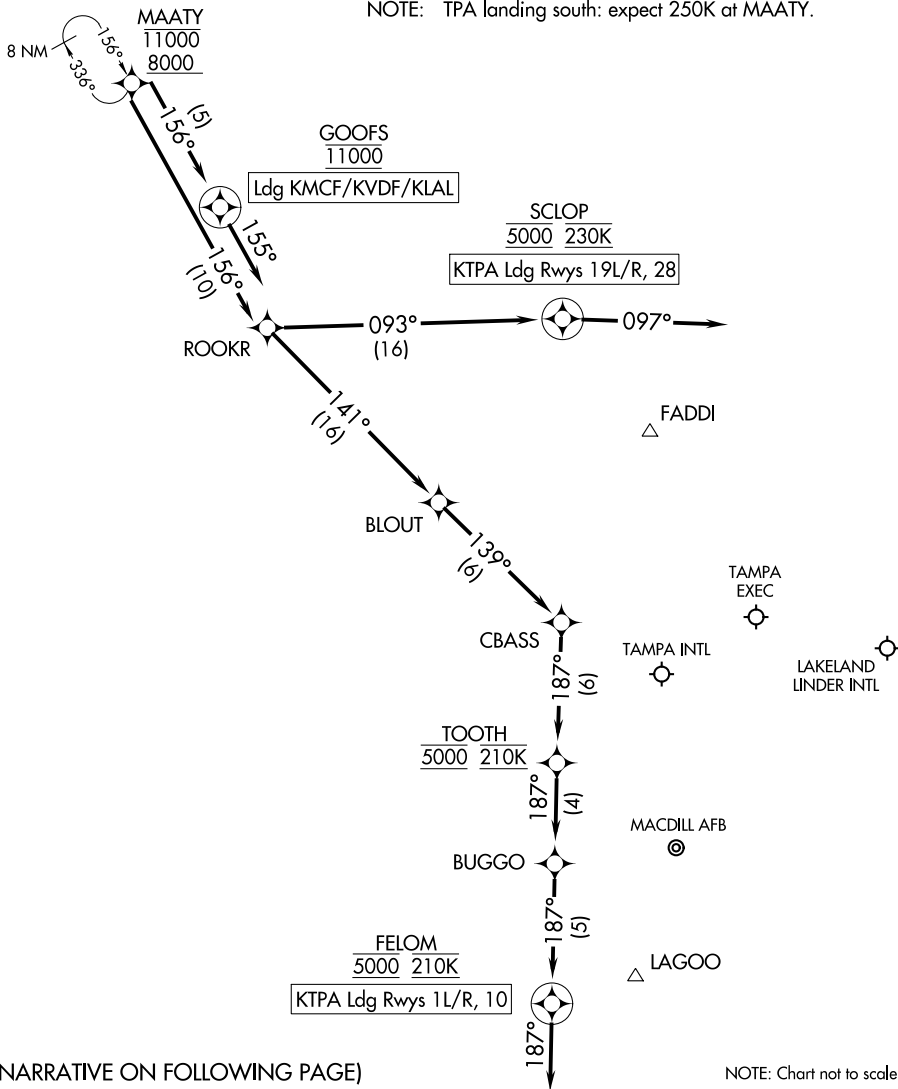

TAMPA APP CON  
 118.8 239.3  
 KMCF ATIS  
 133.825 270.1  
 LAL ATIS  
 118.025  
 TPA D-ATIS  
 126.45  
 VDF AWOS-3  
 121.125

RNAV 1 - DME/DME/IRU or GPS.

RADAR required.

NOTE: Jet and turboprop aircraft only.  
 NOTE: TPA landing south: expect 250K at MAATY.

SE-3, 13 JUN 2024 to 11 JUL 2024

SE-3, 13 JUN 2024 to 11 JUL 2024

(NARRATIVE ON FOLLOWING PAGE)

NOTE: Chart not to scale.