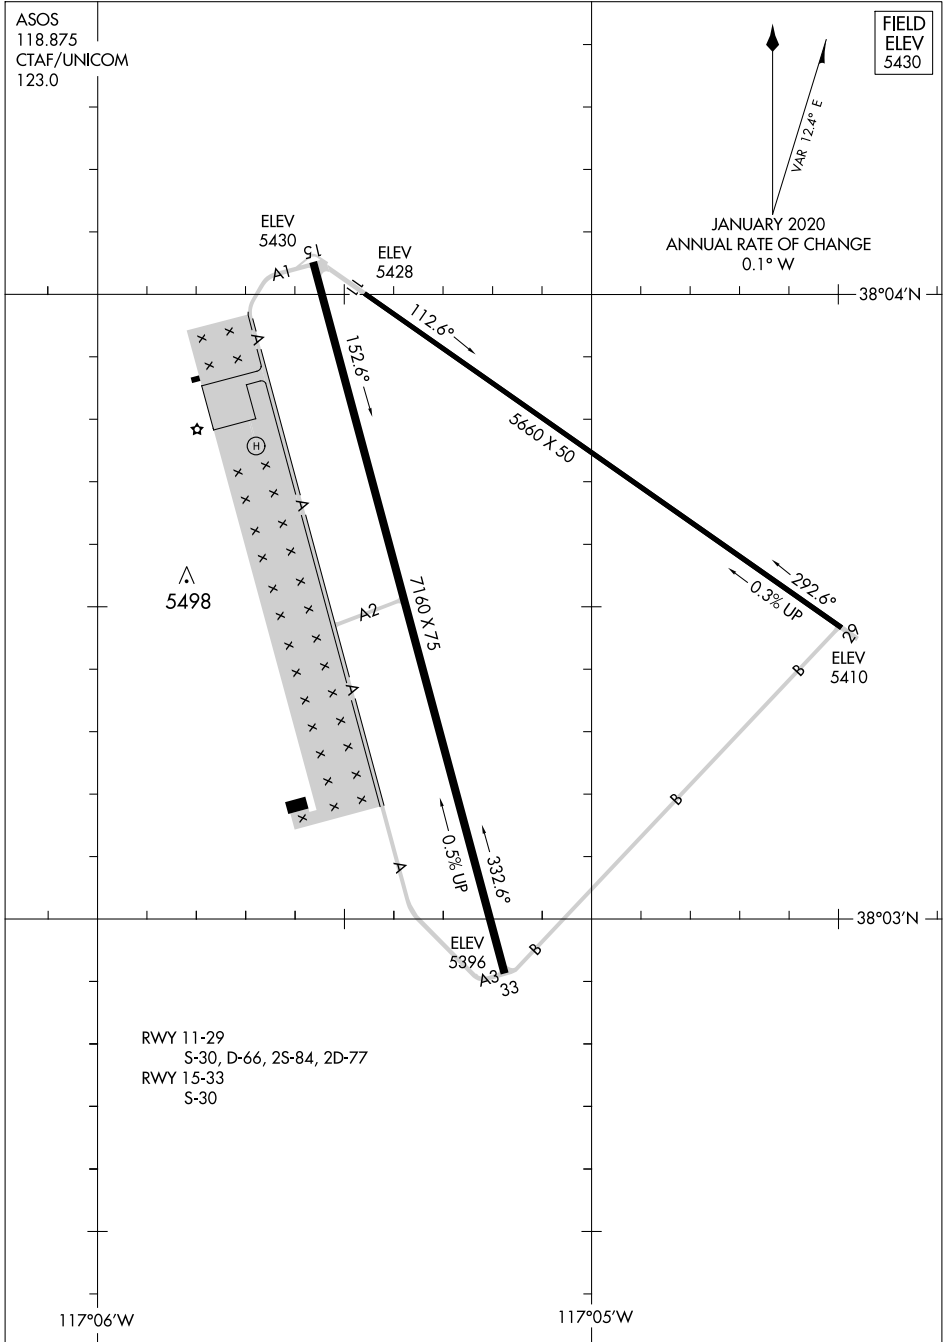

21168

AIRPORT DIAGRAM

AL-423 (FAA)

TONOPAH (TPH)
TONOPAH, NEVADA

ASOS
118.875
CTAF/UNICOM
123.0

FIELD
ELEV
5430

JANUARY 2020
ANNUAL RATE OF CHANGE
0.1° W

SW-4, 13 JUN 2024 to 11 JUL 2024

SW-4, 13 JUN 2024 to 11 JUL 2024

AIRPORT DIAGRAM

21168

TONOPAH, NEVADA
TONOPAH (TPH)