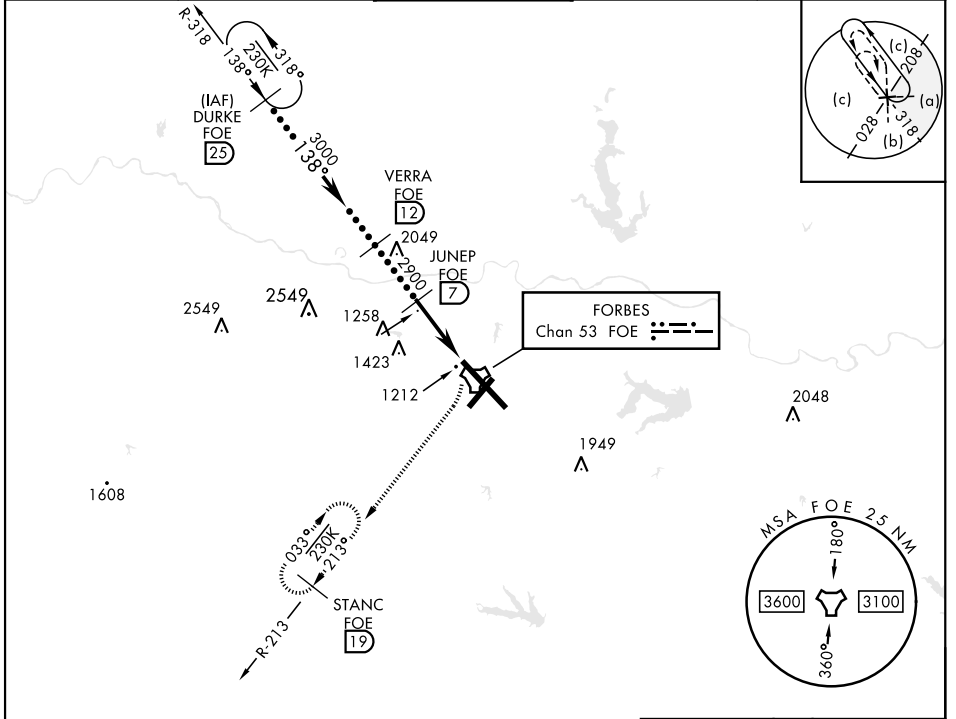

HI-TACAN RWY 13

TACAN Chan 53	FOE	APCH CRS 138°	Rwy Idg 12,803
			TDZE 1066
			Arprt Elev 1078

[USAF]

TOPEKA RGNL (KFOE)

 NA		MISSED APPROACH: Climbing right turn to 3000 via FOE TACAN R-213 to STANC/19 DME and hold.	

ATIS 128.25	KANSAS CITY CENTER 123.8 343.7	FORBES TOWER ★ 120.8 (CTAF) 340.2	GND CON 118.425 275.8	UNICOM 122.95
--------------------	---------------------------------------	--	------------------------------	----------------------

EMERG SAFE ALT 100 NM 3600

CATEGORY	C	D	E
S-13	1600-1½	534 (600-1½)	
CIRCLING	1600-1½ 522 (600-1½)	1700-2 622 (700-2)	1720-2¼ 642 (700-2¼)

HI-TACAN RWY 13

NC-2, 13 JUN 2024 to 11 JUL 2024

NC-2, 13 JUN 2024 to 11 JUL 2024