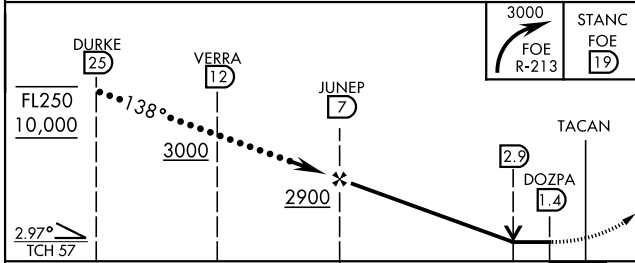

HI-TACAN RWY 13

TACAN Chan 53	FOE	APCH CRS 138°	Rwy Idg 12,803
			TDZE 1066
			Arprt Elev 1078

[USAF]

TOPEKA RGNL (KFOE)

 NA		MISSED APPROACH: Climbing right turn to 3000 via FOE TACAN R-213 to STANC/19 DME and hold.	

ATIS 128.25	KANSAS CITY CENTER 123.8 343.7	FORBES TOWER ★ 120.8 (CTAF) 340.2	GND CON 118.425 275.8	UNICOM 122.95
--------------------	---------------------------------------	--	------------------------------	----------------------

EMERG SAFE ALT 100 NM 3600

CATEGORY	C	D	E
S-13	1600-1½	534 (600-1½)	
CIRCLING	1600-1½ 522 (600-1½)	1700-2 622 (700-2)	1720-2¼ 642 (700-2¼)

HI-TACAN RWY 13

NC-2, 13 JUN 2024 to 11 JUL 2024

NC-2, 13 JUN 2024 to 11 JUL 2024