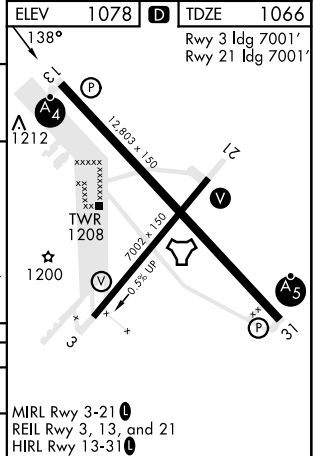

HI-TACAN RWY 13

TACAN Chan 53	FOE	APCH CRS 138°	Rwy Idg 12,803
			TDZE 1066
			Arprt Elev 1078

[USAF]

TOPEKA RGNL (KFOE)

 NA		MISSED APPROACH: Climbing right turn to 3000 via FOE TACAN R-213 to STANC/19 DME and hold.	

ATIS 128.25	KANSAS CITY CENTER 123.8 343.7	FORBES TOWER ★ 120.8 (CTAF) 340.2	GND CON 118.425 275.8	UNICOM 122.95
--------------------	---------------------------------------	--	------------------------------	----------------------

EMERG SAFE ALT 100 NM 3600

CATEGORY	C	D	E
S-13	1600-1½	534 (600-1½)	
CIRCLING	1600-1½ 522 (600-1½)	1700-2 622 (700-2)	1720-2¼ 642 (700-2¼)

HI-TACAN RWY 13

NC-2, 13 JUN 2024 to 11 JUL 2024

NC-2, 13 JUN 2024 to 11 JUL 2024