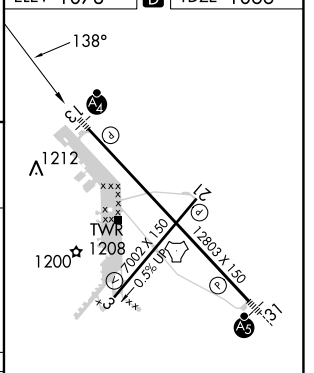

Emergency Safe Altitude 100 NM 3600