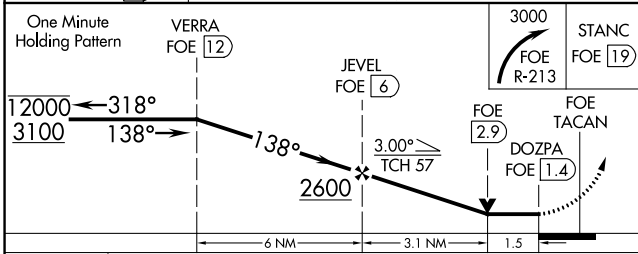

TACAN FOE Chan 53 (111.6)	APP CRS 138°	Rwy Idg 12803 TDZE 1066 Apt Elev 1078

TACAN RWY 13

TOPEKA RGNL (FOE)

NA	MALSF	MISSED APPROACH: Climbing right turn to 3000 on FOE TACAN R-213 to STANC/FOE 19 DME and hold.

ATIS 128.25	KANSAS CITY CENTER 123.8 343.7	FORBES TOWER* 120.8 (CTAF) 340.2	GND CON 118.425 275.8	UNICOM 122.95

NOT FOR CIVIL USE