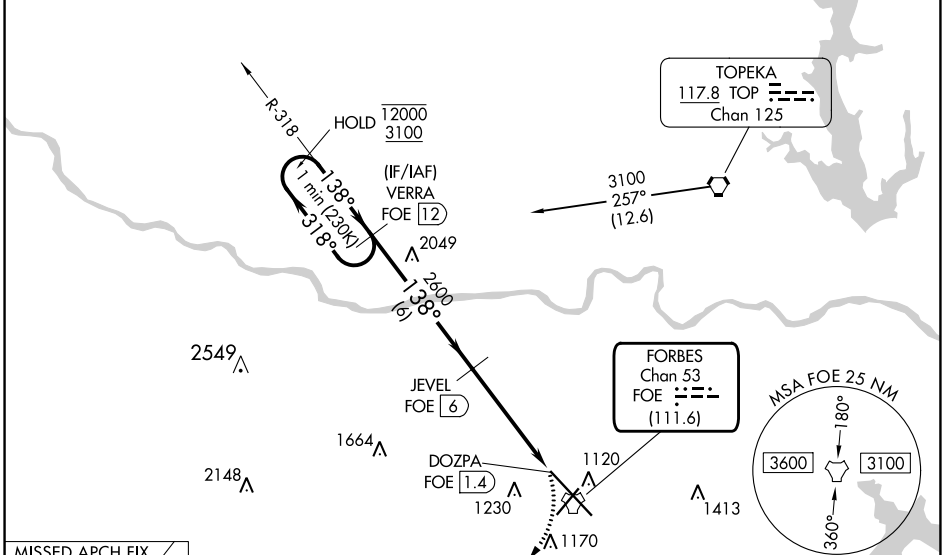

TACAN FOE Chan 53 (111.6)	APP CRS 138°	Rwy Idg 12803 TDZE 1066 Apt Elev 1078

TACAN RWY 13

TOPEKA RGNL (FOE)

NA	MALSF	MISSED APPROACH: Climbing right turn to 3000 on FOE TACAN R-213 to STANC/FOE 19 DME and hold.

ATIS 128.25	KANSAS CITY CENTER 123.8 343.7	FORBES TOWER* 120.8 (CTAF) 340.2	GND CON 118.425 275.8	UNICOM 122.95

NOT FOR CIVIL USE