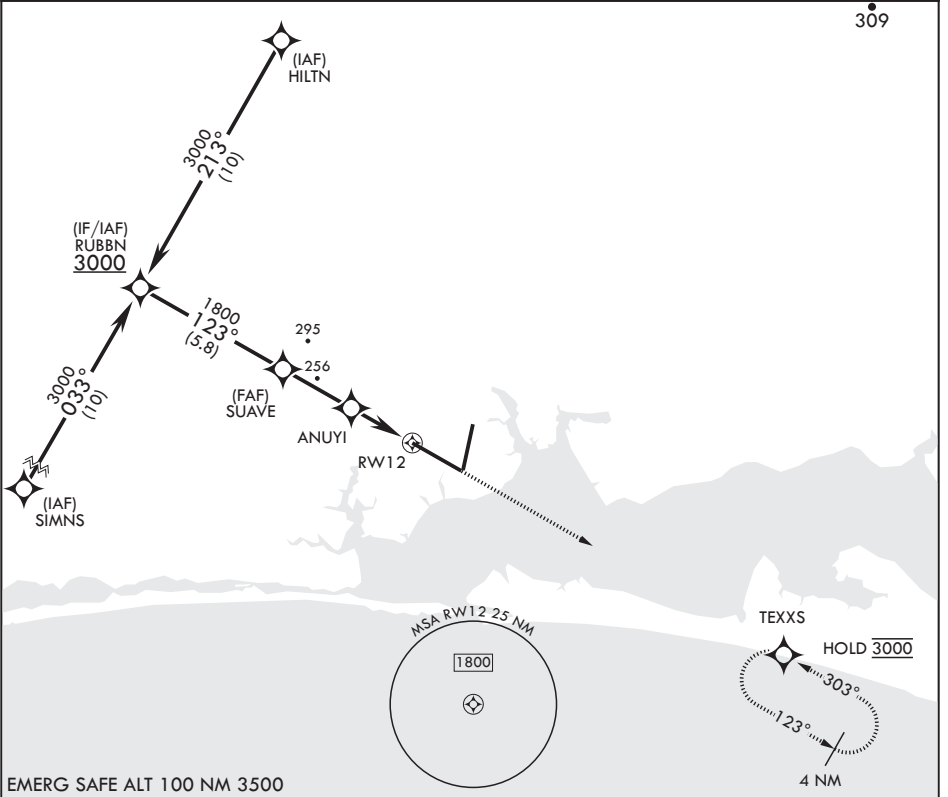

APCH CRS 123°	Rwy Idg 12,004
	TDZE 84
	Arprt Elev 84

- (USAF) EGLIN AFB DESTIN FORT WALTON BEACH (KVPS)

RNP APCH - GPS	MISSED APPROACH: Climb to 3000 direct TEXXS and hold.
----------------	---

ATIS* 134.625 273.5	APP CON/DEP CON 125.1 281.45 271°-089° 132.1 360.6 090°-270°	TOWER 118.2 353.65	GND CON 121.8 335.8	CLNC DEL 127.7 377.2
------------------------	--	-----------------------	------------------------	-------------------------

SE-3, 13 JUN 2024 to 11 JUL 2024

SE-3, 13 JUN 2024 to 11 JUL 2024