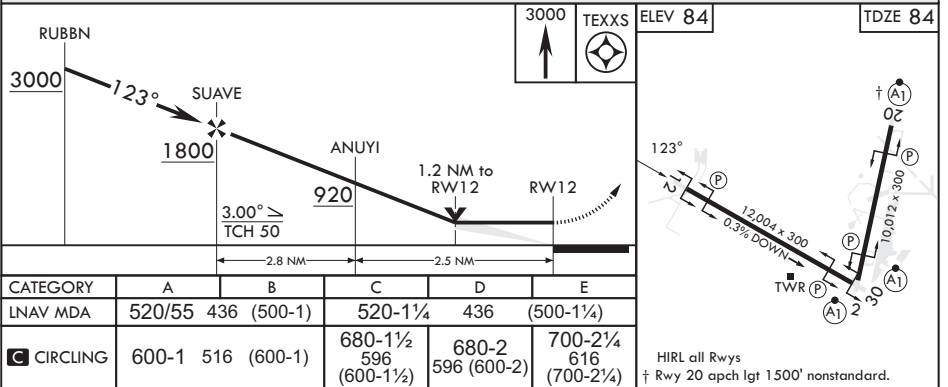

APCH CRS 123°	Rwy Idg 12,004
	TDZE 84
	Arprt Elev 84

- (USAF) EGLIN AFB DESTIN FORT WALTON BEACH (KVPS)

RNP APCH - GPS	MISSED APPROACH: Climb to 3000 direct TEXXS and hold.
----------------	---

ATIS* 134.625 273.5	APP CON/DEP CON 125.1 281.45 271°-089° 132.1 360.6 090°-270°	TOWER 118.2 353.65	GND CON 121.8 335.8	CLNC DEL 127.7 377.2
------------------------	--	-----------------------	------------------------	-------------------------

SE-3, 13 JUN 2024 to 11 JUL 2024

SE-3, 13 JUN 2024 to 11 JUL 2024