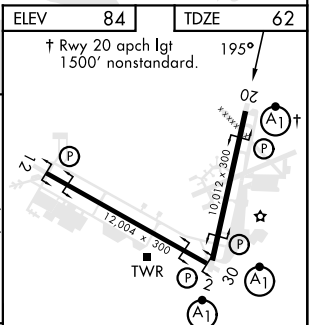

VALPARAISO DESTIN FT WALTON BEACH, FLORIDA

RNAV (GPS) RWY 20

APCH CRS	Rwy ldg	10.012
195°	TDZE	62
	Arprt Elev	84

[USAF] EGLIN AFB DESTIN FORT WALTON BEACH (KVPS)

RNP APCH - GPS	ALSIF-1	MISSED APPROACH: Climb to 3000 direct ELISS and hold.
* When ALS inop increase CAT AB RVR to 55, vis to 1 mile; CAT CDE vis to 1 3/8 miles.		

ATIS ★	APP CON	TOWER	GND CON	CLNC DEL
134.625 273.5	125.1 281.45 271° - 089° 132.1 360.6 090° - 270°	118.2 353.65	121.8 335.8	127.7 377.2

CATEGORY	A	B	C	D	E
LNAV MDA *	540/24	478 (500-1/2)	540/50	478	(500-1)
CIRCLING	600-1	516 (600-1)	680-1 1/2 596 (600-1 1/2)	680-2 596 (600-2)	700-2 1/4 616 (700-2 1/4)

HIRL all rwys

VALPARAISO DESTIN FT WALTON BEACH, FLORIDA EGLIN AFB DESTIN FORT WALTON BEACH (KVPS)
 Amdt 1 16MAY24 30°29'N-86°32'W

RNAV (GPS) RWY 20

SE-3, 13 JUN 2024 to 11 JUL 2024

SE-3, 13 JUN 2024 to 11 JUL 2024