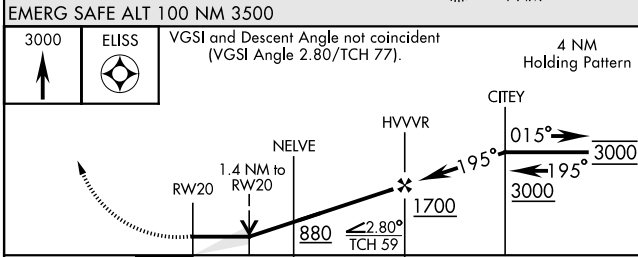

VALPARAISO DESTIN FT WALTON BEACH, FLORIDA

RNAV (GPS) RWY 20

APCH CRS	Rwy ldg	10.012
195°	TDZE	62
	Arprt Elev	84

[USAF] EGLIN AFB DESTIN FORT WALTON BEACH (KVPS)

RNP APCH - GPS	ALSIF-1	MISSED APPROACH: Climb to 3000 direct ELISS and hold.
* When ALS inop increase CAT AB RVR to 55, vis to 1 mile; CAT CDE vis to 1 3/8 miles.		

ATIS ★	APP CON	TOWER	GND CON	CLNC DEL
134.625 273.5	125.1 281.45 271° - 089° 132.1 360.6 090° - 270°	118.2 353.65	121.8 335.8	127.7 377.2

CATEGORY	A	B	C	D	E
LNAV MDA *	540/24	478 (500-1/2)	540/50	478	(500-1)
CIRCLING	600-1	516 (600-1)	680-1 1/2 596 (600-1 1/2)	680-2 596 (600-2)	700-2 1/4 616 (700-2 1/4)

HIRL all rwys

VALPARAISO DESTIN FT WALTON BEACH, FLORIDA EGLIN AFB DESTIN FORT WALTON BEACH (KVPS)
 Amdt 1 16MAY24 30°29'N-86°32'W

RNAV (GPS) RWY 20

SE-3, 13 JUN 2024 to 11 JUL 2024

SE-3, 13 JUN 2024 to 11 JUL 2024