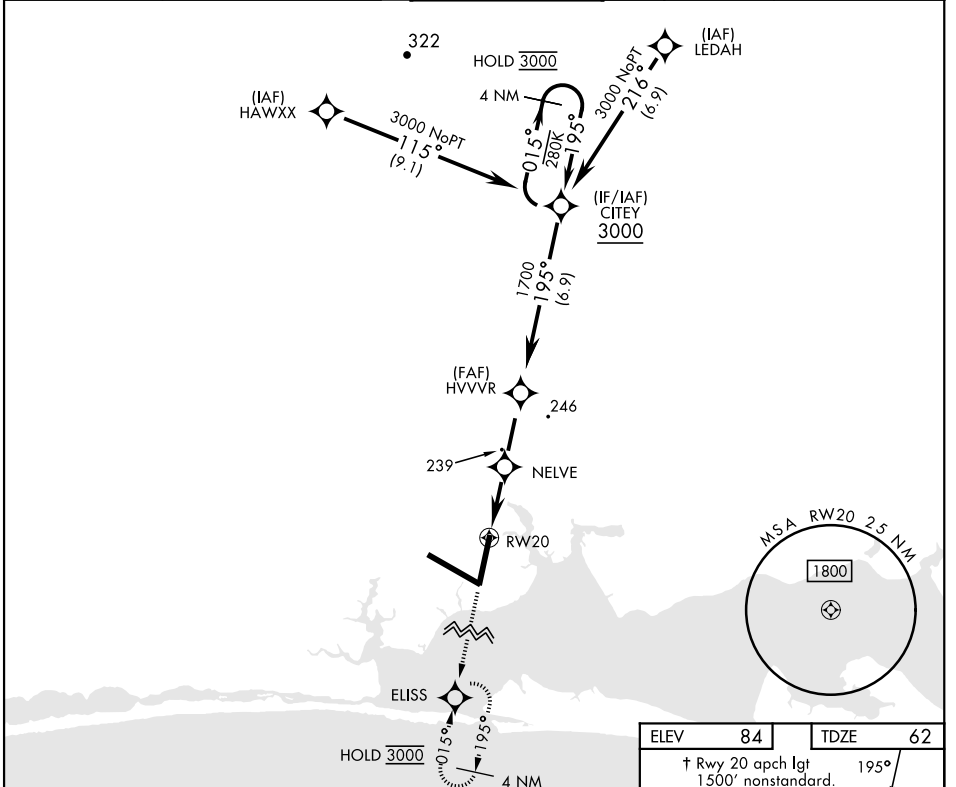

VALPARAISO DESTIN FT WALTON BEACH, FLORIDA

RNAV (GPS) RWY 20

APCH CRS	Rwy ldg	10.012
195°	TDZE	62
	Arprt Elev	84

[USAF] EGLIN AFB DESTIN FORT WALTON BEACH (KVPS)

RNP APCH - GPS	ALSIF-1	MISSED APPROACH: Climb to 3000 direct ELISS and hold.
* When ALS inop increase CAT AB RVR to 55, vis to 1 mile; CAT CDE vis to 1 3/8 miles.		

ATIS ★	APP CON	TOWER	GND CON	CLNC DEL
134.625 273.5	125.1 281.45 271° - 089° 132.1 360.6 090° - 270°	118.2 353.65	121.8 335.8	127.7 377.2

CATEGORY	A	B	C	D	E
LNAV MDA *	540/24	478 (500-1/2)	540/50	478	(500-1)
CIRCLING	600-1	516 (600-1)	680-1 1/2 596 (600-1 1/2)	680-2 596 (600-2)	700-2 1/4 616 (700-2 1/4)

HIRL all rwys

VALPARAISO DESTIN FT WALTON BEACH, FLORIDA EGLIN AFB DESTIN FORT WALTON BEACH (KVPS)
 Amdt 1 16MAY24 30°29'N-86°32'W

RNAV (GPS) RWY 20

SE-3, 13 JUN 2024 to 11 JUL 2024

SE-3, 13 JUN 2024 to 11 JUL 2024