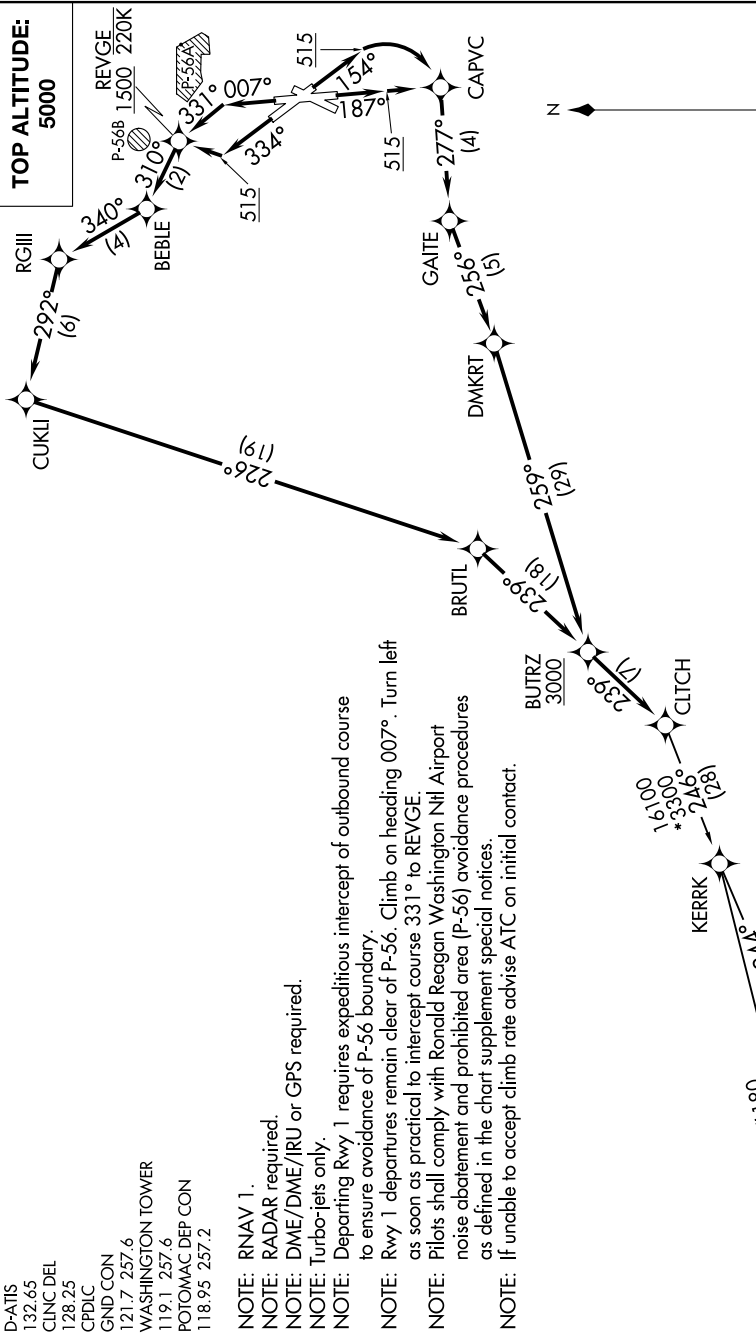

(CLTCH3.CLTCH) 21112

CLTCH THREE DEPARTURE (RNAV)

RONALD REAGAN WASHINGTON NTL (DCA)
WASHINGTON, DC

AL-443 (FAA)

TOP ALTITUDE:
5000

TAKEOFF MINIMUMS

- Rwy 1: Standard with minimum climb of 825' per NM to 600.
- Rwys 15, 19: Standard with minimum climb of 500' per NM to 515.
- Rwy 33: Standard with minimum climb of 540' per NM to 640.

(NARRATIVE ON FOLLOWING PAGE)

NOTE: Chart not to scale.

CLTCH THREE DEPARTURE (RNAV)

(CLTCH3.CLTCH) 31DEC20

WASHINGTON, DC
RONALD REAGAN WASHINGTON NTL (DCA)

NE-3, 13 JUN 2024 to 11 JUL 2024

NE-3, 13 JUN 2024 to 11 JUL 2024