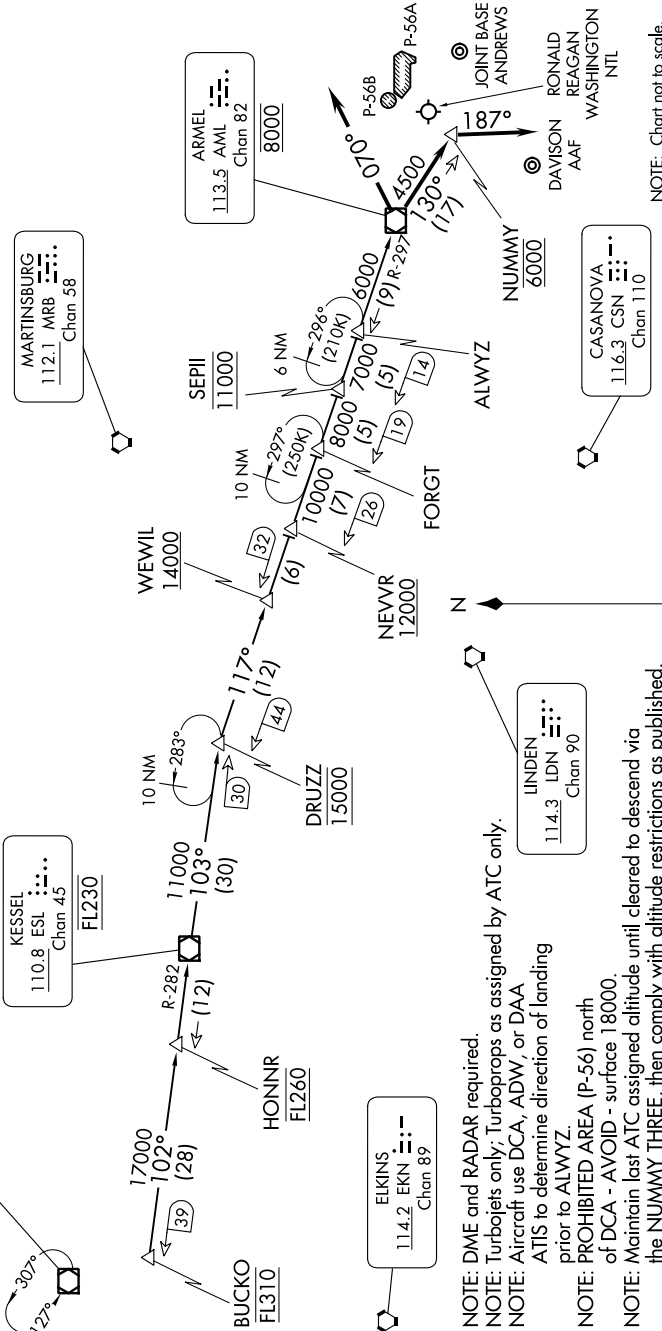

NUMMY THREE ARRIVAL

WASHINGTON, DC

NE-3, 13 JUN 2024 to 11 JUL 2024

ARRIVAL ROUTE DESCRIPTION

BUCKO TRANSITION (BUCKO.NUMMY3): From over BUCKO on ESL R-282 to ESL VOR/DME, then on ESL R-103 to DRUZZ, then on AML R-297 to AML VOR/DME.

Landing DCA Rwy 1, 4, 33, ADW Rwys 1L, 1R, and DAA: From over AML VOR/DME on AML VOR/DME R-130 to cross NUMMY at 6000, then on heading 187°, expect radar vectors to final approach course.

Landing DCA Rwys 15, 19, 22 and ADW Rwys 19L, 19R: Depart AML VOR/DME on heading 070°, expect radar vectors to final approach course.

POTOMAC APP CON
118.675 323.175
DCA D-ATIS 132.65
KADW D-ATIS
133.675 251.05
*KDAA ATIS
128.175

MORGANTOWN
111.6 MGW
Chan 53

KESSEL
110.8 ESL
Chan 45

FL230

MARTINSBURG
112.1 MRB
Chan 58

ARMEL
113.5 AML
Chan 82

CASANOVA
116.3 CSN
Chan 110

NUMMY THREE ARRIVAL

(AML.NUMMY3) 20JUN19

WASHINGTON, DC

NE-3, 13 JUN 2024 to 11 JUL 2024

NOTE: Chart not to scale.