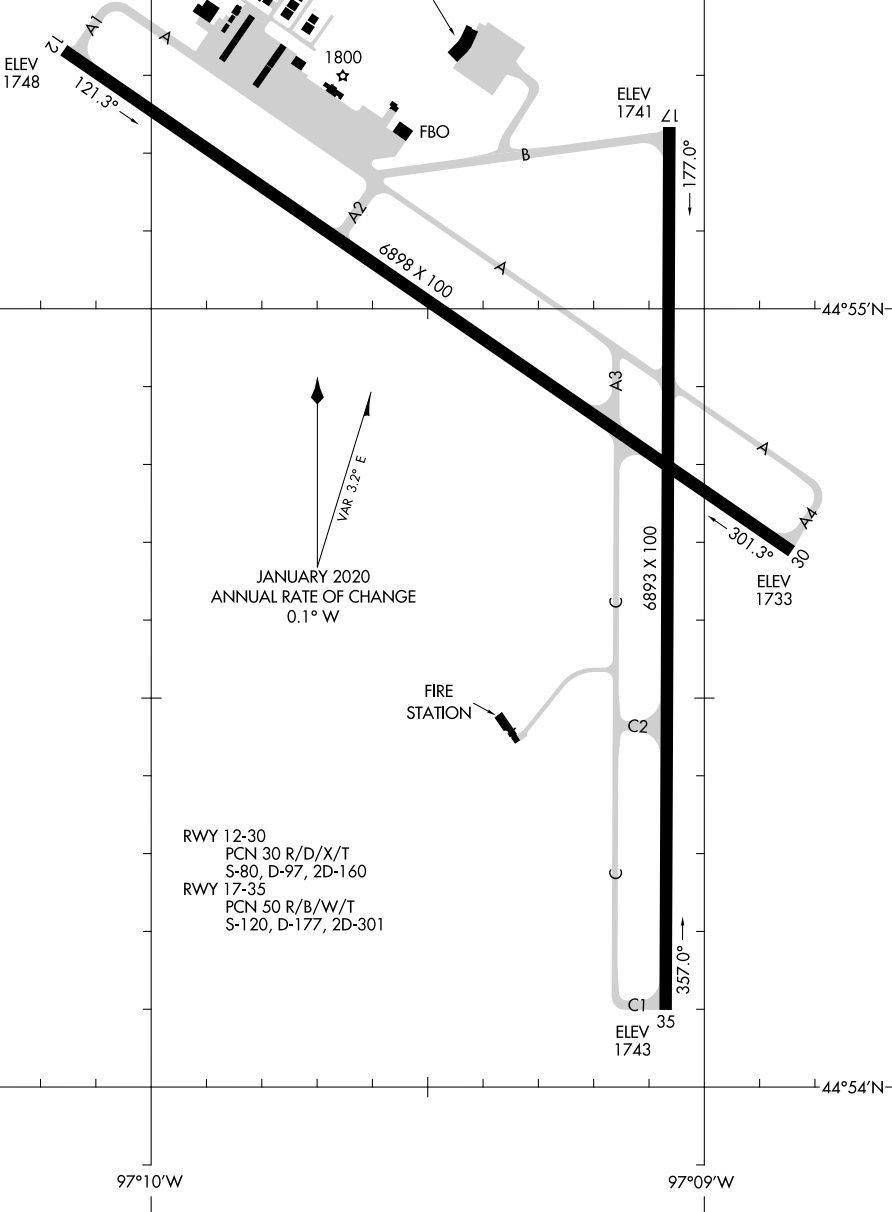

23222

# AIRPORT DIAGRAM

AL-444 (FAA)

WATERTOWN RGNL (A/TY)  
WATERTOWN, SOUTH DAKOTA

ASOS  
126.625  
CTAF/UNICOM  
123.050

FIELD  
ELEV  
1749

NC-1, 13 JUN 2024 to 11 JUL 2024

NC-1, 13 JUN 2024 to 11 JUL 2024

# AIRPORT DIAGRAM

23222

WATERTOWN, SOUTH DAKOTA  
WATERTOWN RGNL (A/TY)