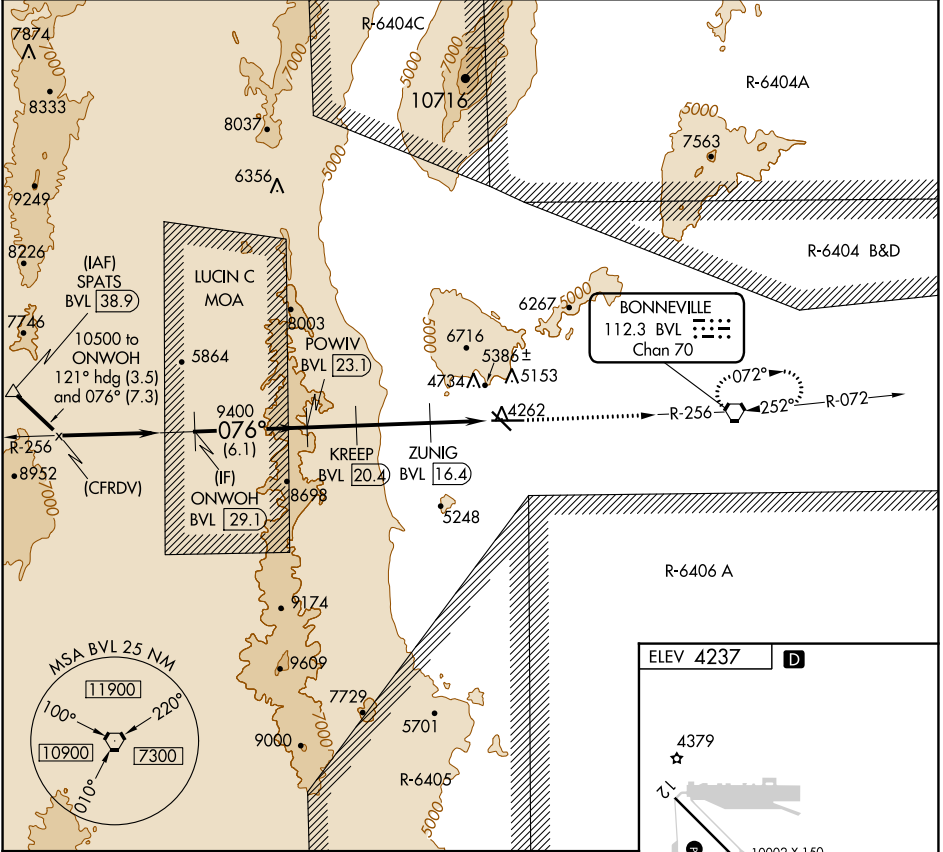

VORTAC BVL 112.3 Chan 70	APP CRS 076°	Rwy ldg TDZE Apt Elev 4237	N/A N/A 4237
--	------------------------	--	---

VOR/DME-B WENDOVER (ENV)

⚠ Circling NA north of Rwy 8-26.
❄ -13°C

MISSED APPROACH: Climb to 9000 direct BVL VORTAC and hold, continue climb-in-hold to 9000.

AWOS-3PT 120.55	SALT LAKE CENTER 128.55 269.175	UNICOM 122.8 (CTAF) 📻
---------------------------	---	--

CATEGORY	A	B	C	D	E
📻 CIRCLING	5500-1¼ 1263 (1300-1¼)	5500-1½ 1263 (1300-1½)	5500-3 263 (1300-3)	5700-3	1463 (1500-3)

REIL Rwy 8, 12, 26 and 30 **📻**
 MIRL Rwy 8-26 and 12-30 **📻**

SW-4, 13 JUN 2024 to 11 JUL 2024

SW-4, 13 JUN 2024 to 11 JUL 2024