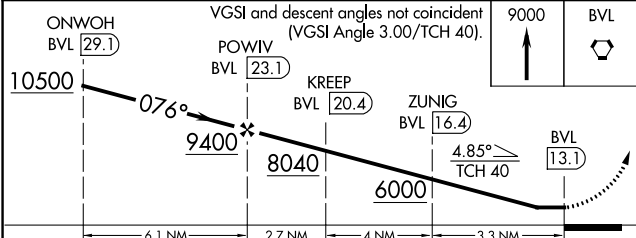

VORTAC BVL 112.3 Chan 70	APP CRS 076°	Rwy ldg TDZE Apt Elev 4237	N/A N/A 4237
--	------------------------	--	---

VOR/DME-B WENDOVER (ENV)

⚠ Circling NA north of Rwy 8-26.
❄ -13°C

MISSED APPROACH: Climb to 9000 direct BVL VORTAC and hold, continue climb-in-hold to 9000.

AWOS-3PT 120.55	SALT LAKE CENTER 128.55 269.175	UNICOM 122.8 (CTAF) 📻
---------------------------	---	--

CATEGORY	A	B	C	D	E
📻 CIRCLING	5500-1¼ 1263 (1300-1¼)	5500-1½ 1263 (1300-1½)	5500-3 263 (1300-3)	5700-3	1463 (1500-3)