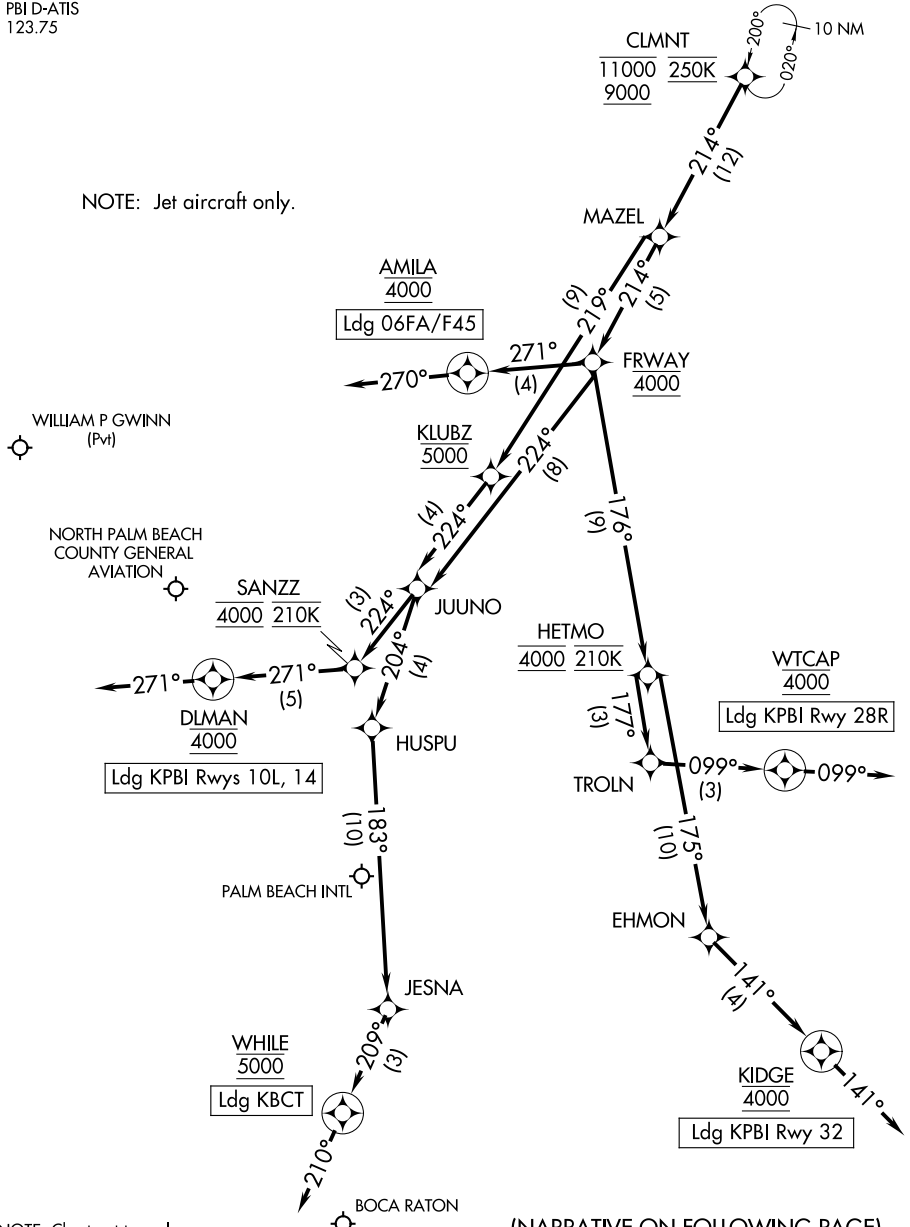

CLMNT TWO ARRIVAL (RNAV) Arrival Routes

WEST PALM BEACH, FLORIDA

PALM BEACH APP CON
124.6 317.4
F45 CTAF
123.075
PBI D-ATIS
123.75

RNAV 1 - DME/DME/IRU or GPS.

RADAR required.

NOTE: Jet aircraft only.

NOTE: Chart not to scale.

(NARRATIVE ON FOLLOWING PAGE)

SE-3, 13 JUN 2024 to 11 JUL 2024

SE-3, 13 JUN 2024 to 11 JUL 2024