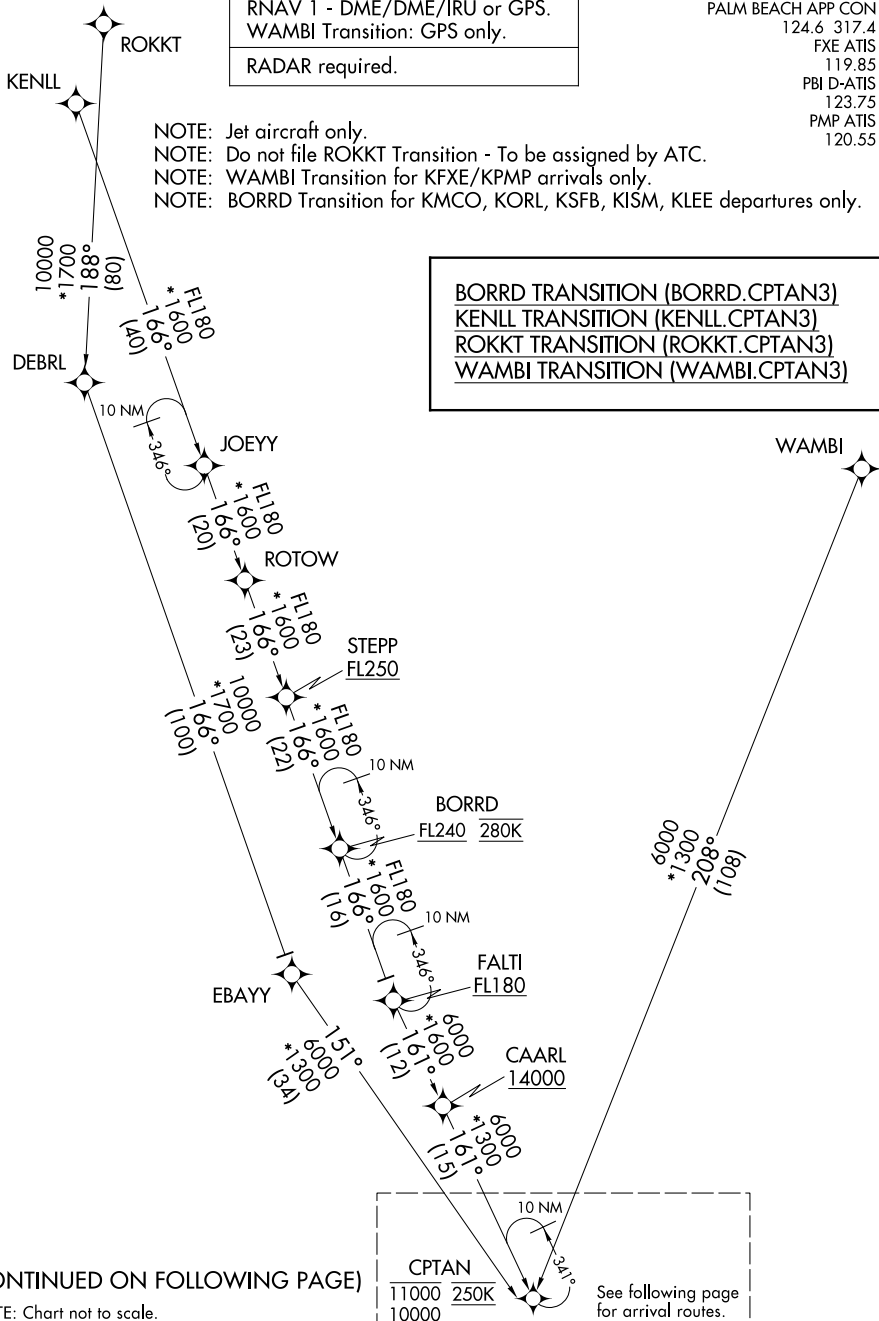

CPTAN THREE ARRIVAL (RNAV) Transition Routes

WEST PALM BEACH, FLORIDA

RNAV 1 - DME/DME/IRU or GPS. WAMBI Transition: GPS only.
RADAR required.

PALM BEACH APP CON  
124.6 317.4  
FXE ATIS  
119.85  
PBI D-ATIS  
123.75  
PMP ATIS  
120.55

- NOTE: Jet aircraft only.
- NOTE: Do not file ROKKT Transition - To be assigned by ATC.
- NOTE: WAMBI Transition for KFEX/KPMP arrivals only.
- NOTE: BORRD Transition for KMCO, KORL, KSF, KISM, KLEE departures only.

BORRD TRANSITION (BORRD.CPTAN3)  
KENLL TRANSITION (KENLL.CPTAN3)  
ROKKT TRANSITION (ROKKT.CPTAN3)  
WAMBI TRANSITION (WAMBI.CPTAN3)

(CONTINUED ON FOLLOWING PAGE)

NOTE: Chart not to scale.

CPTAN
11000 250K
10000

See following page for arrival routes.

SE-3, 13 JUN 2024 to 11 JUL 2024

SE-3, 13 JUN 2024 to 11 JUL 2024

CPTAN THREE ARRIVAL (RNAV) Transition Routes

WEST PALM BEACH, FLORIDA