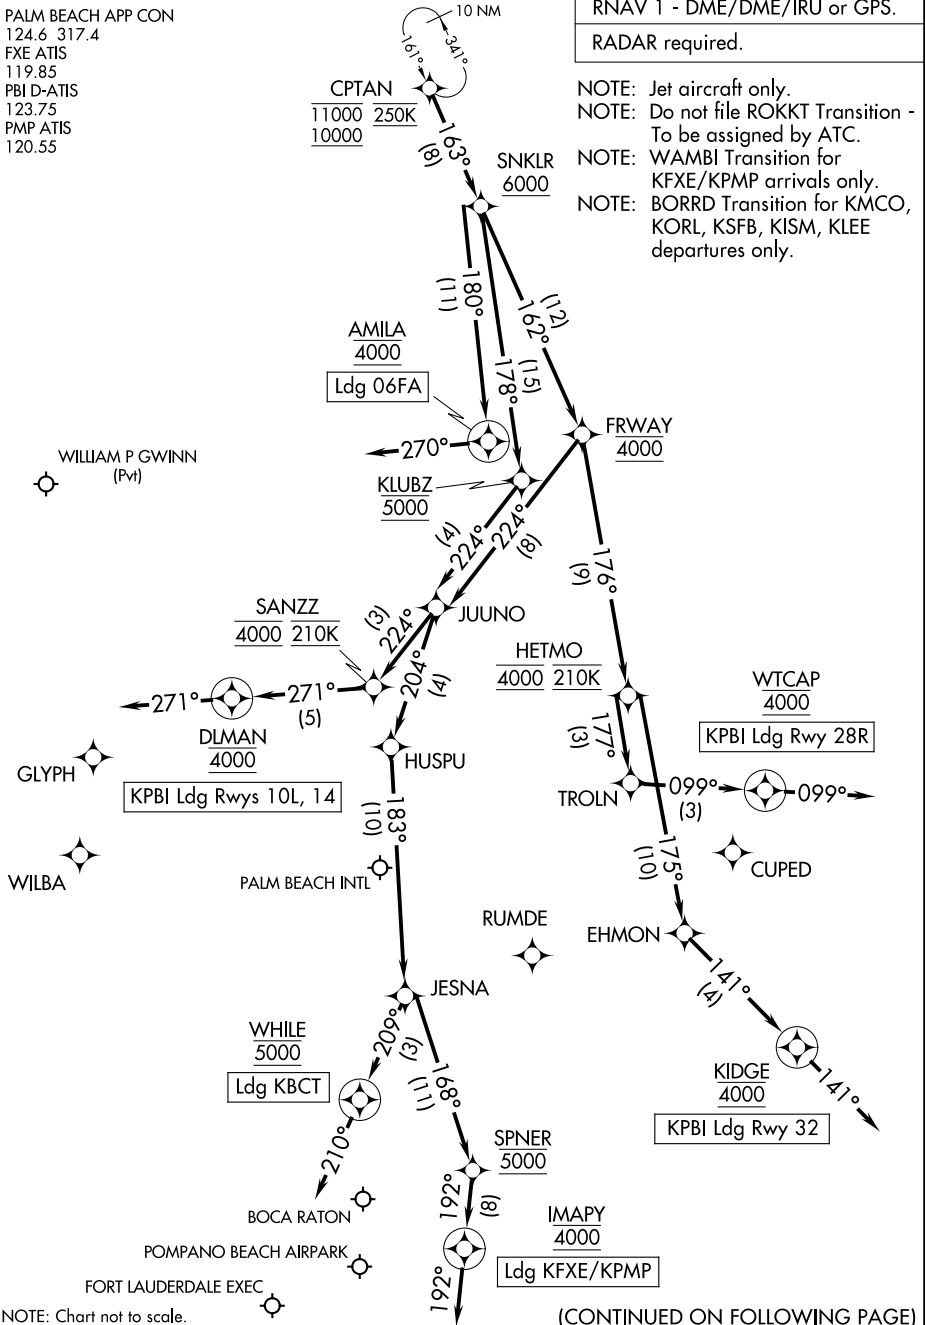

CPTAN THREE ARRIVAL (RNAV) Arrival Routes

WEST PALM BEACH, FLORIDA

PALM BEACH APP CON
124.6 317.4
FXE ATIS
119.85
PBI D-ATIS
123.75
PMP ATIS
120.55

RNAV 1 - DME/DME/IRU or GPS.

RADAR required.

- NOTE: Jet aircraft only.
- NOTE: Do not file ROKKT Transition - To be assigned by ATC.
- NOTE: WAMBI Transition for KFXX/KPMP arrivals only.
- NOTE: BORRD Transition for KMCO, KORL, KSFB, KISM, KLEE departures only.

NOTE: Chart not to scale.

(CONTINUED ON FOLLOWING PAGE)

SE-3, 13 JUN 2024 to 11 JUL 2024

SE-3, 13 JUN 2024 to 11 JUL 2024