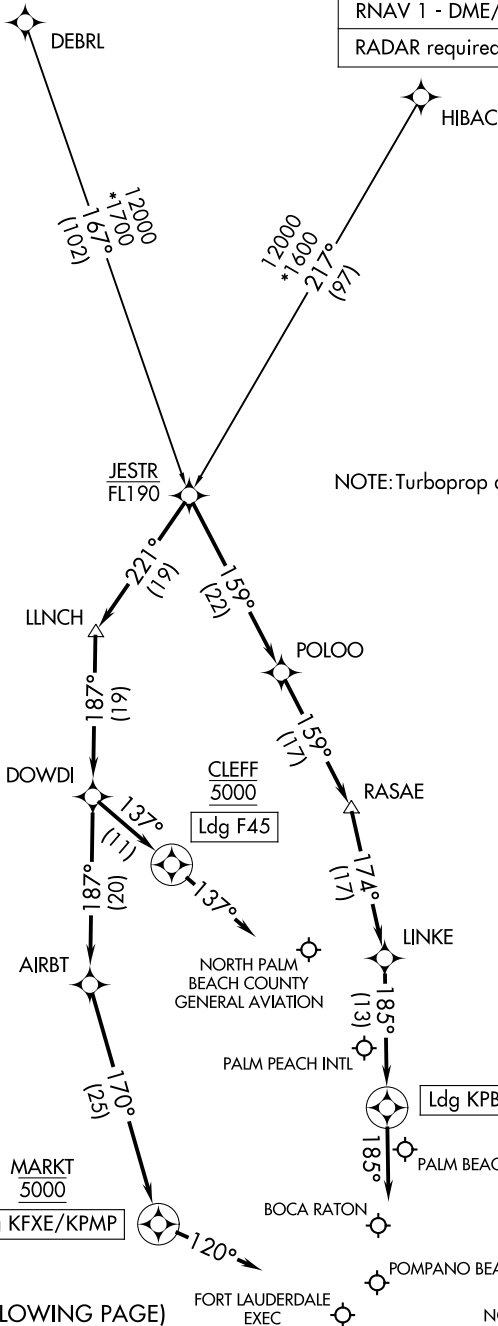

JESTR ONE ARRIVAL (RNAV)

WEST PALM BEACH, FLORIDA

PALM BEACH APP CON
 124.6 317.4
 FXE ATIS
 119.85
 PBI D-ATIS
 123.75
 PMP ATIS
 120.55

RNAV 1 - DME/DME/IRU or GPS.

RADAR required.

NOTE: Turboprop aircraft only.

SE-3, 13 JUN 2024 to 11 JUL 2024

SE-3, 13 JUN 2024 to 11 JUL 2024

(NARRATIVE ON FOLLOWING PAGE)

NOTE: Chart not to scale.

JESTR ONE ARRIVAL (RNAV)

WEST PALM BEACH, FLORIDA