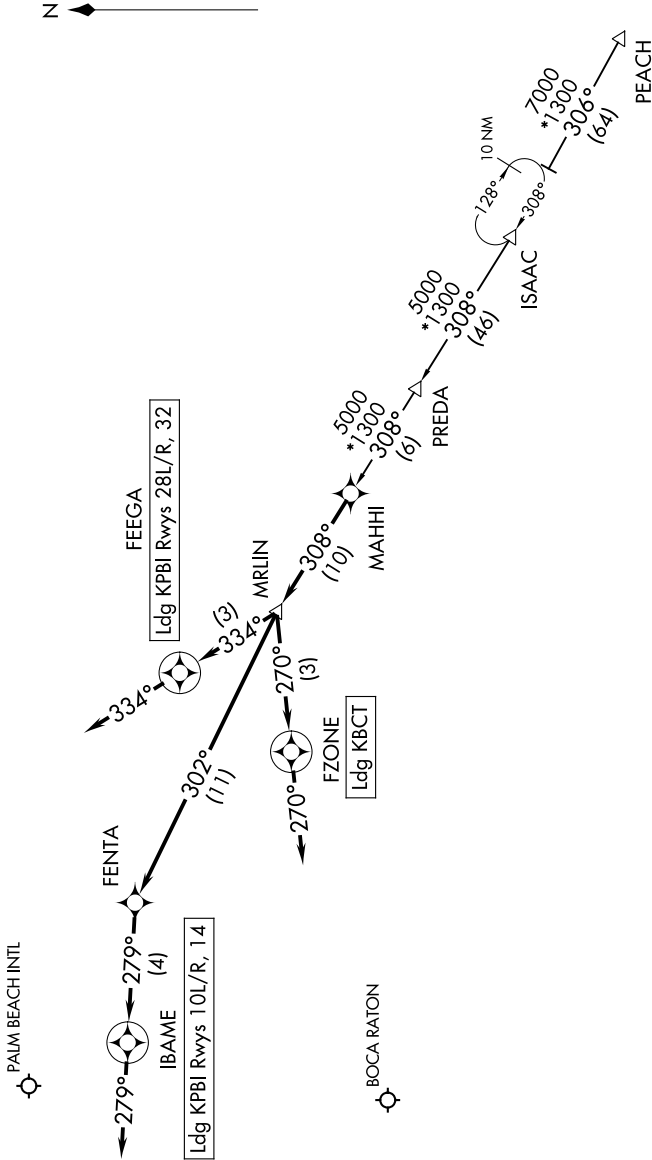

MAHHI THREE ARRIVAL (RNAV)

WEST PALM BEACH, FLORIDA

RNAV 1 - DME/DME/IRU or GPS. PEACH Transition: GPS.
RADAR required.

SE-3, 13 JUN 2024 to 11 JUL 2024

(NARRATIVE ON FOLLOWING PAGE)

NOTE: Chart not to scale.

SE-3, 13 JUN 2024 to 11 JUL 2024

MAHHI THREE ARRIVAL (RNAV)

WEST PALM BEACH, FLORIDA