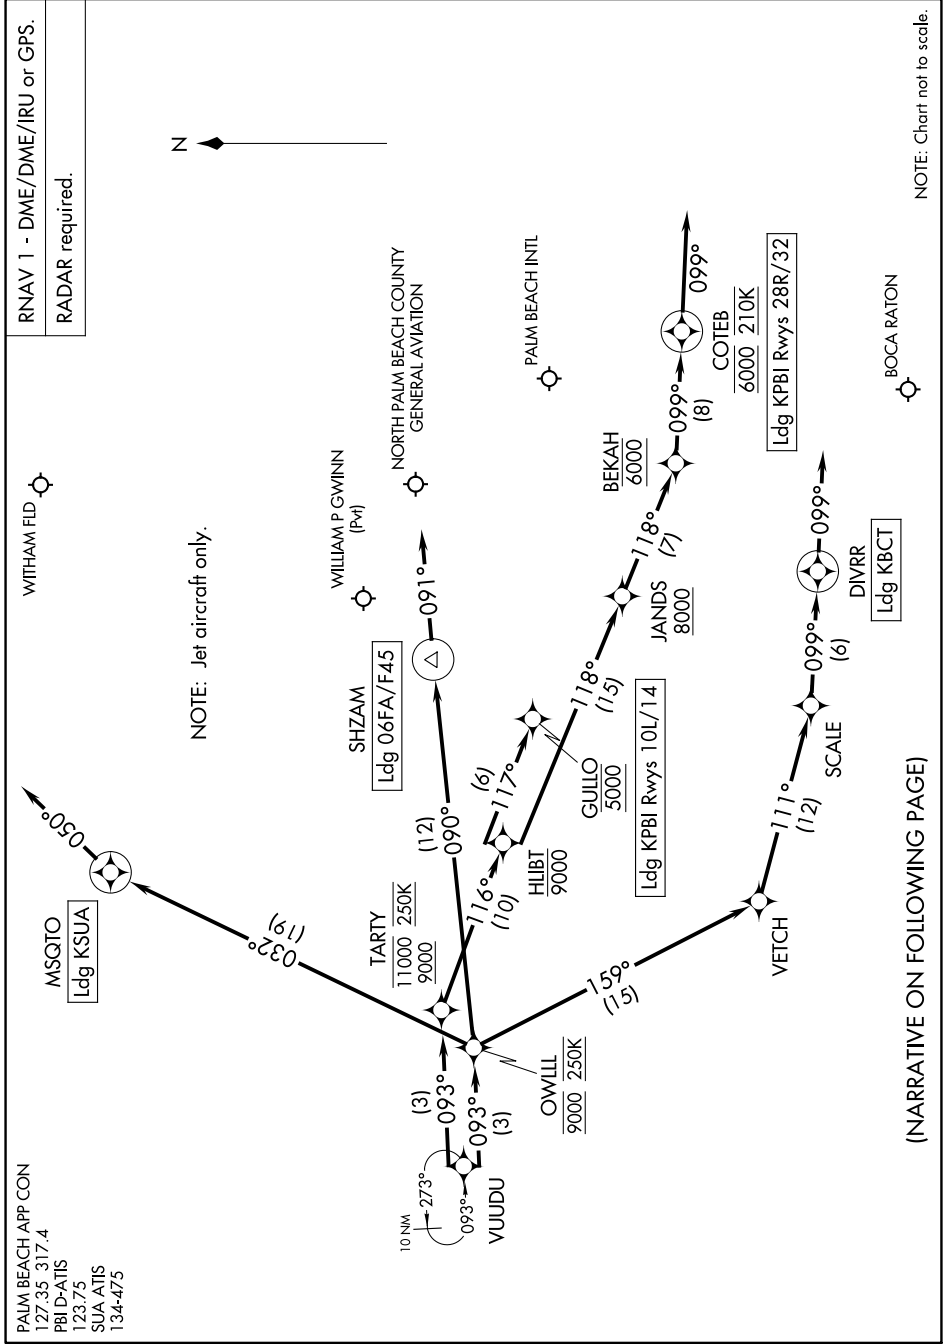

(VUUDU.VUUDU1) 23222

AL-449 (FAA)

VUUDU ONE ARRIVAL (RNAV)

Arrival Routes

WEST PALM BEACH, FLORIDA

SE-3, 13 JUN 2024 to 11 JUL 2024

VUUDU ONE ARRIVAL (RNAV)

Arrival Routes

WEST PALM BEACH, FLORIDA

(VUUDU.VUUDU1) 19MAY22

(NARRATIVE ON FOLLOWING PAGE)

SE-3, 13 JUN 2024 to 11 JUL 2024