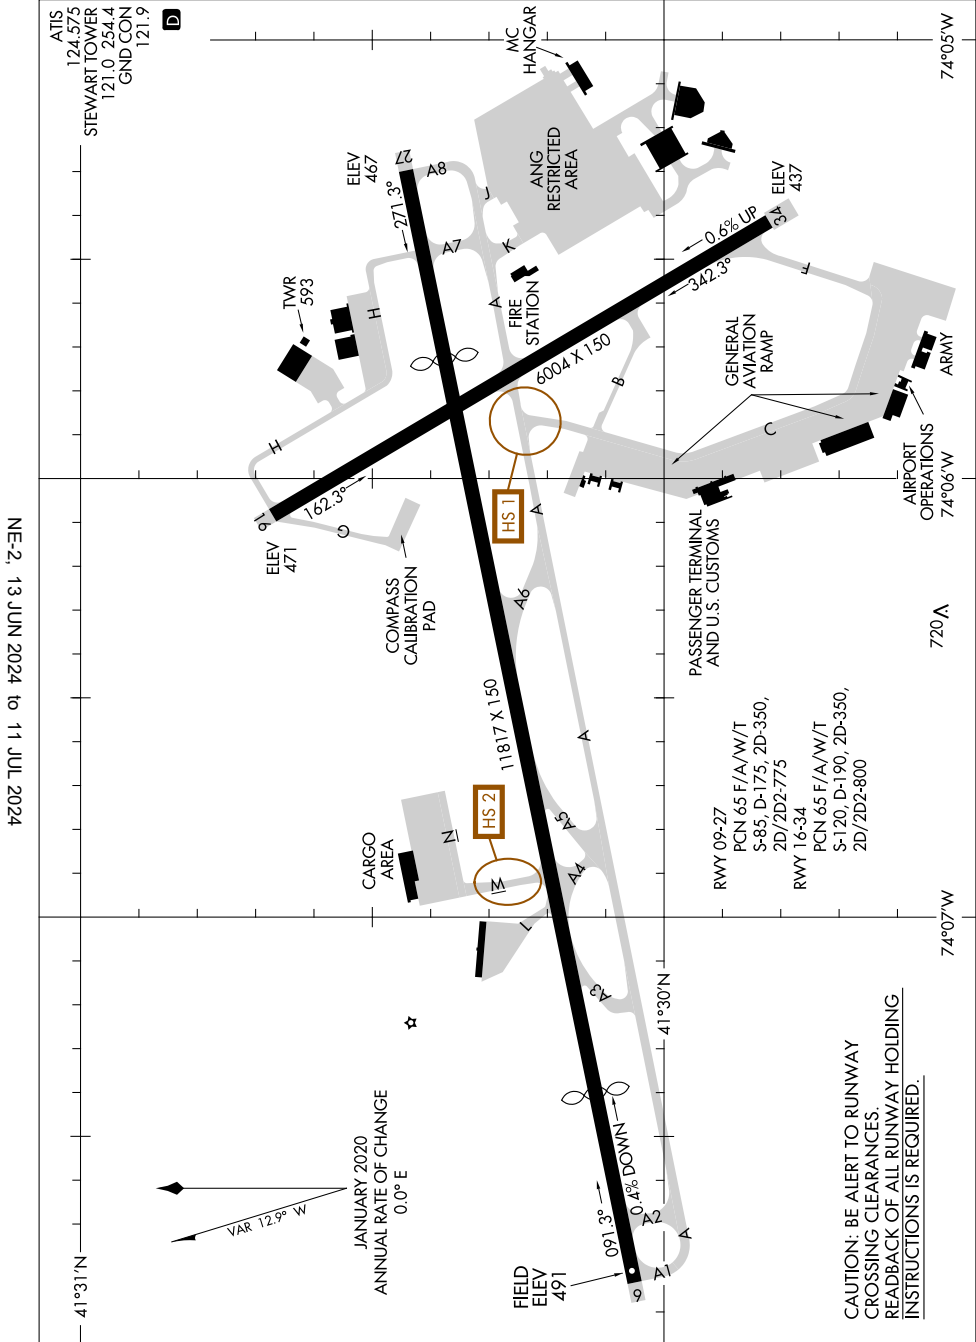

24081

AIRPORT DIAGRAM

NEW YORK STEWART INTL (SWF)
NEW YORK, NEW YORK

AL-450 (FAA)

NE-2, 13 JUN 2024 to 11 JUL 2024

NE-2, 13 JUN 2024 to 11 JUL 2024

AIRPORT DIAGRAM

24081

NEW YORK, NEW YORK
NEW YORK STEWART INTL (SWF)

CAUTION: BE ALERT TO RUNWAY CROSSING CLEARANCES. REBACK OF ALL RUNWAY HOLDING INSTRUCTIONS IS REQUIRED.