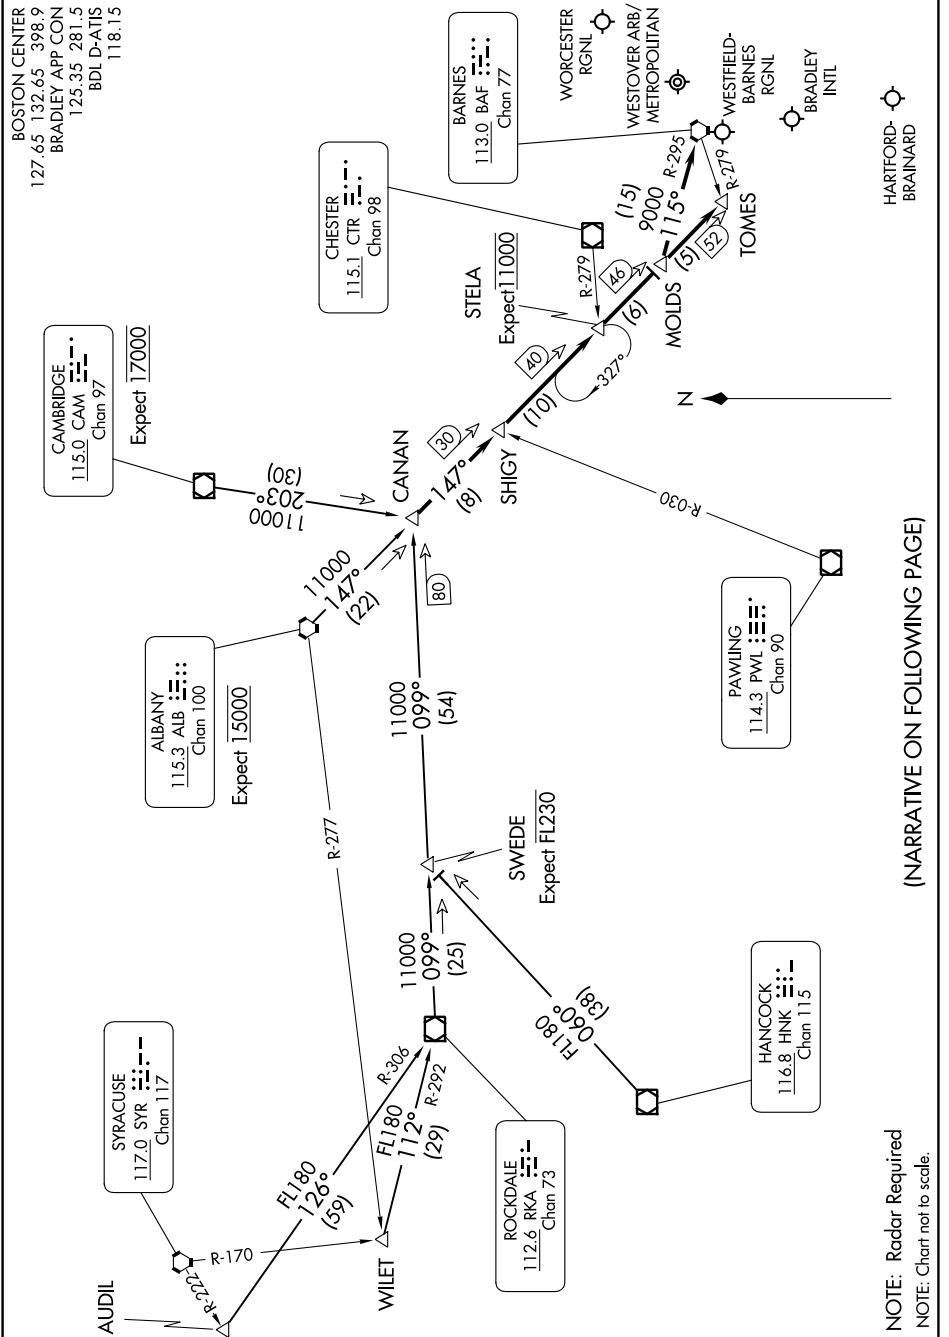

(STELA.STELA1) 23334

AL-460 (FAA)

STELA ONE ARRIVAL

WINDSOR LOCKS, CONNECTICUT

BOSTON CENTER
127.65 132.65 398.9
BRADLEY APP CON
125.35 281.5
BDJ D-ATIS
118.15

CAMBRIDGE
115.0 CAM
Chan 97

ALBANY
115.3 ALB
Chan 100

SYRACUSE
117.0 SYR
Chan 117

CHESTER
115.1 CTR
Chan 98

BARNES
113.0 BAF
Chan 77

ROCKDALE
112.6 RKA
Chan 73

PAWLING
114.3 PWL
Chan 90

HANCOCK
116.8 HNK
Chan 115

NE-1, 13 JUN 2024 to 11 JUL 2024

(NARRATIVE ON FOLLOWING PAGE)

NE-1, 13 JUN 2024 to 11 JUL 2024

STELA ONE ARRIVAL

(STELA.STELA1) 31MAY12

WINDSOR LOCKS, CONNECTICUT

NOTE: Radar Required
NOTE: Chart not to scale.