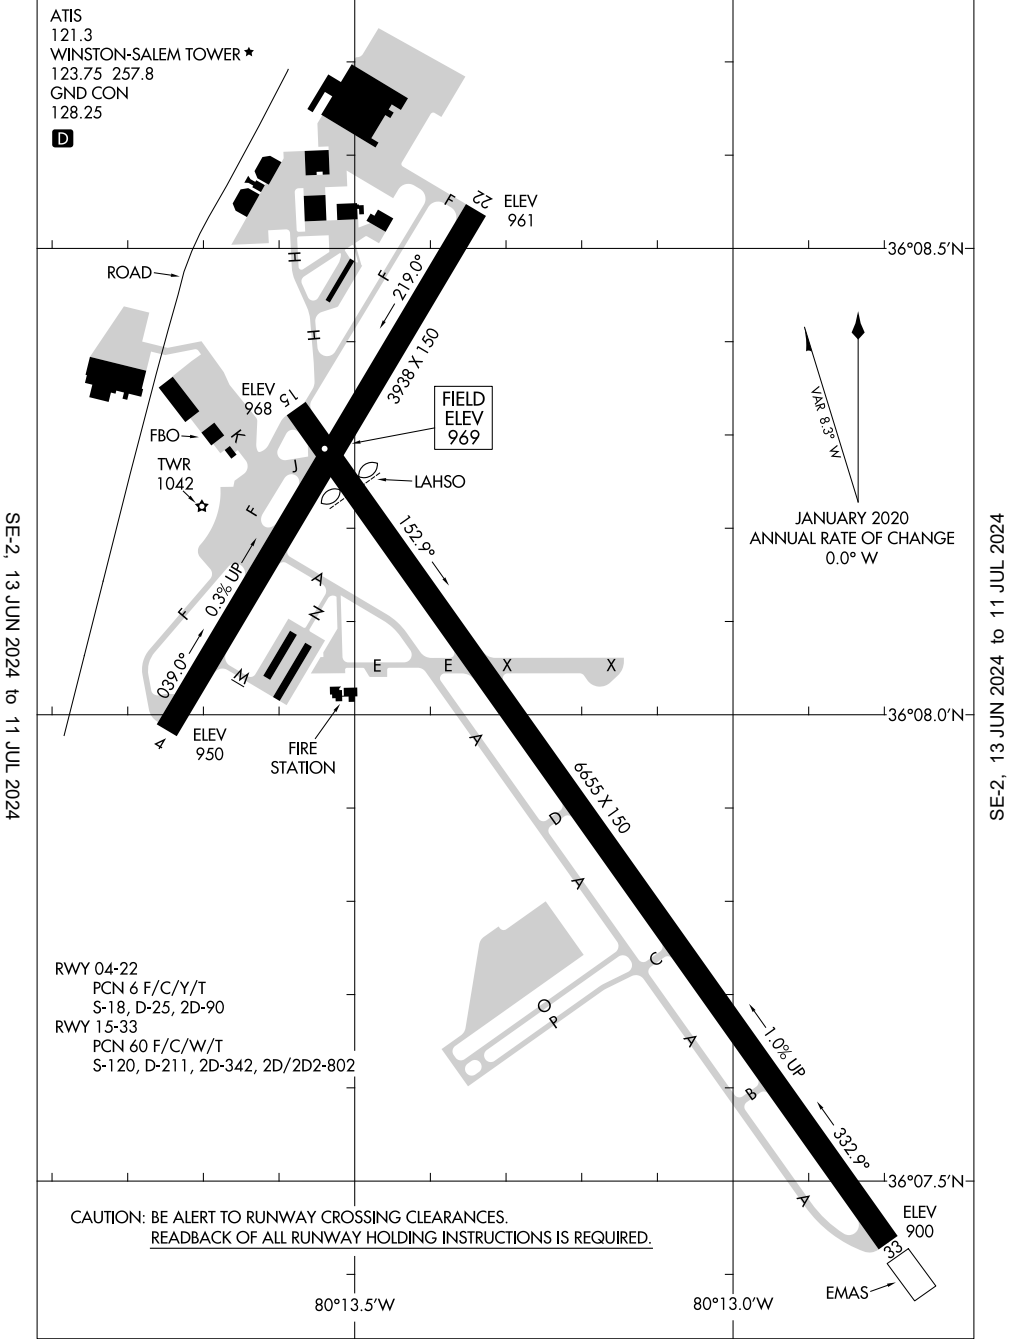

20086
AIRPORT DIAGRAM

AL-463 (FAA)

SMITH REYNOLDS (INT)
WINSTON SALEM, NORTH CAROLINA

AIRPORT DIAGRAM
20086

WINSTON SALEM, NORTH CAROLINA
SMITH REYNOLDS (INT)