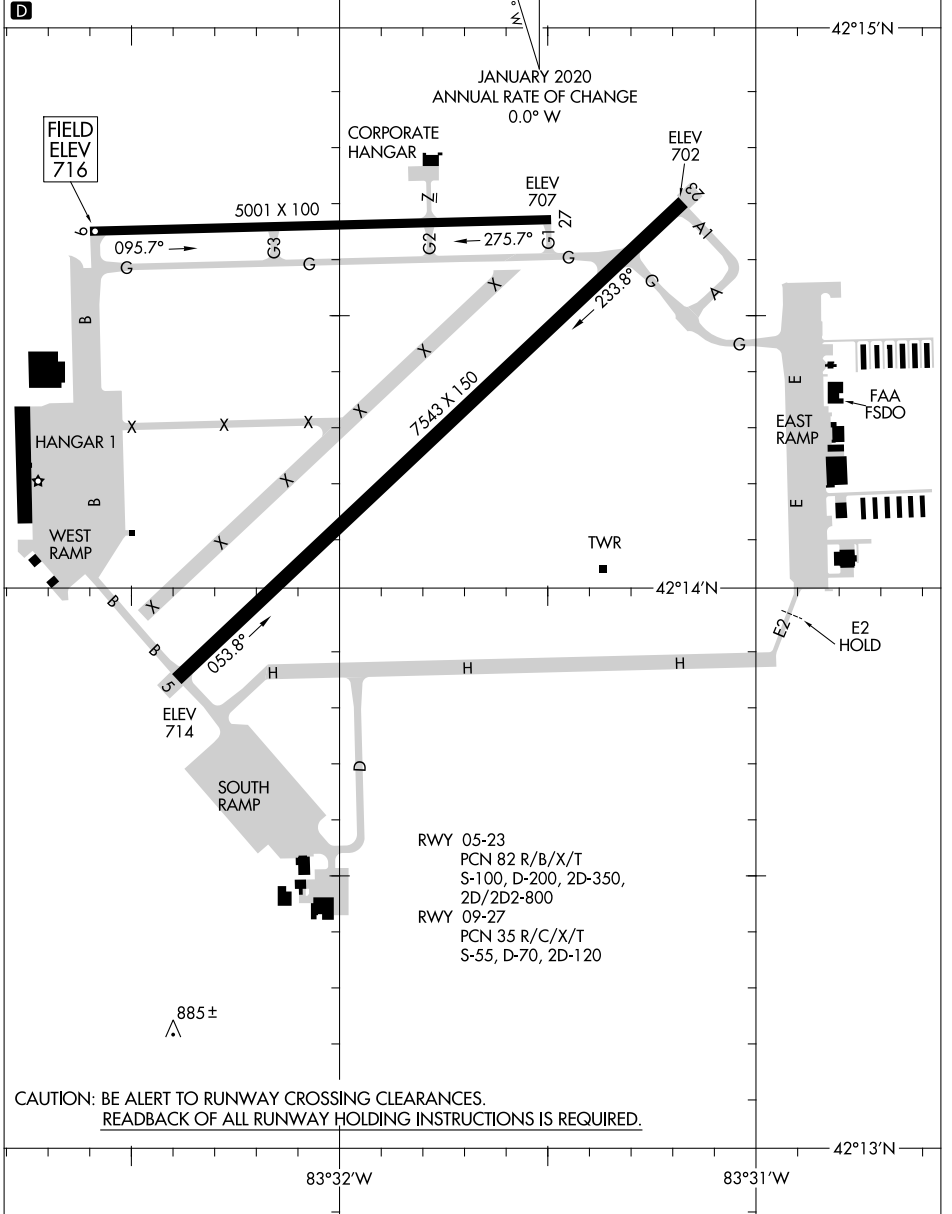

23334

AIRPORT DIAGRAM

WILLOW RUN (YIP)
DETROIT, MICHIGAN

ATIS
127.425
WILLOW RUN TOWER
125.275 256.9
GND CON
119.975

AL-467 (FAA)

EC-1, 13 JUN 2024 to 11 JUL 2024

EC-1, 13 JUN 2024 to 11 JUL 2024

CAUTION: BE ALERT TO RUNWAY CROSSING CLEARANCES.
READBACK OF ALL RUNWAY HOLDING INSTRUCTIONS IS REQUIRED.

AIRPORT DIAGRAM

23334

DETROIT, MICHIGAN
WILLOW RUN (YIP)