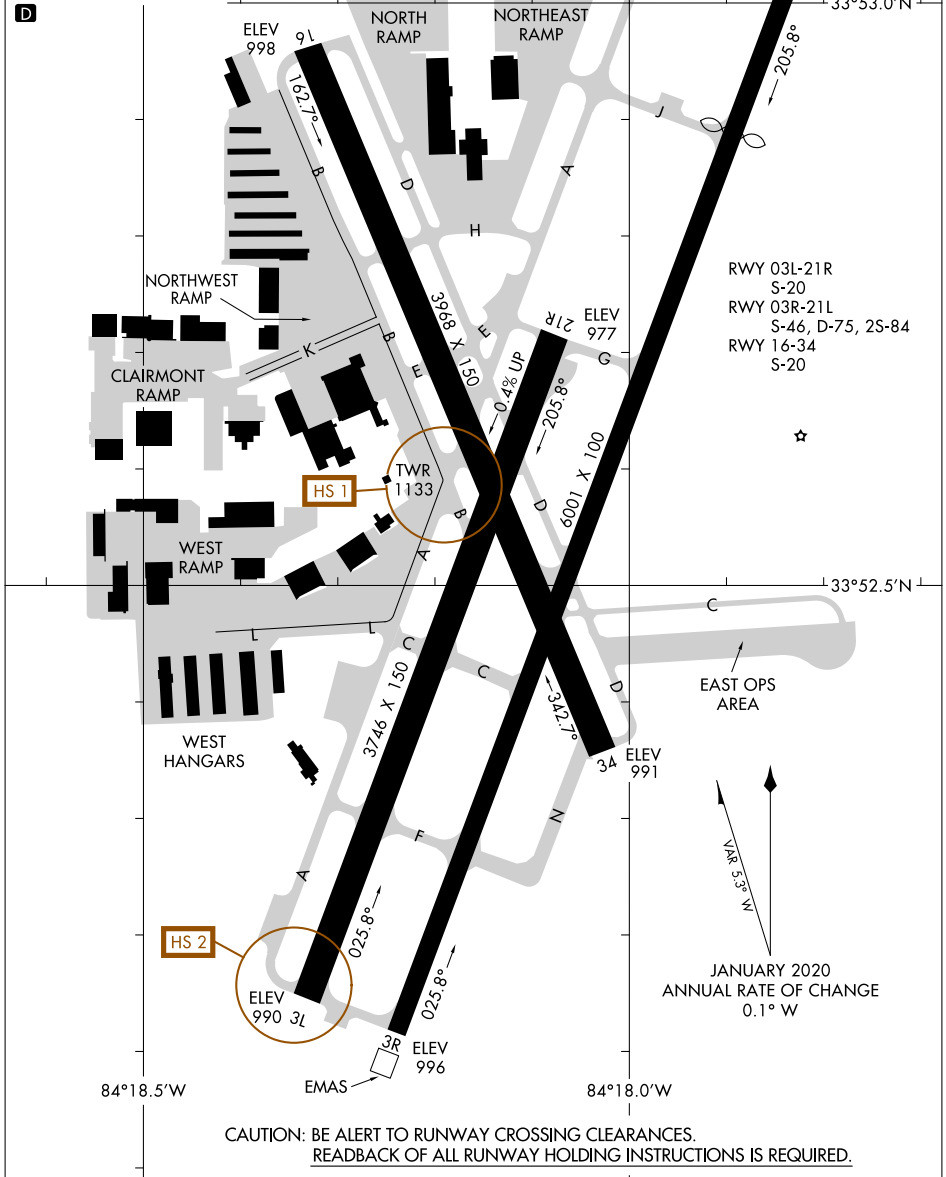

23334

AIRPORT DIAGRAM

AL-469 (FAA)

DEKALB-PEACHTREE (PDK)
ATLANTA, GEORGIA

ATIS
 128.4
 PEACHTREE TOWER*
 120.9 281.5
 GND CON
 121.6
 CLNC DEL
 125.2
 120.9 (When Tower Closed)

FIELD
 ELEV
 998

SE-4, 13 JUN 2024 to 11 JUL 2024

SE-4, 13 JUN 2024 to 11 JUL 2024

AIRPORT DIAGRAM

23334

ATLANTA, GEORGIA
DEKALB-PEACHTREE (PDK)