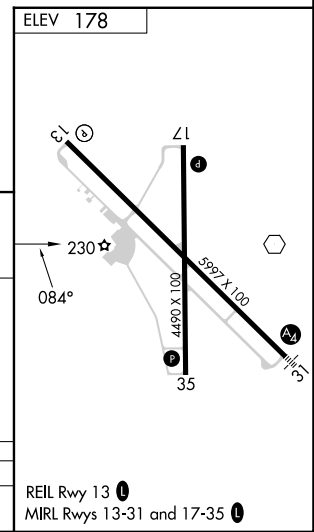

VOR ALI 114.5	APP CRS 084°	Rwy Idg TDZE Apt Elev	N/A N/A 178
-------------------------	------------------------	-----------------------------	--

VOR-A

ALICE INTL (ALI)

⚠ When local altimeter setting not received, use Nueces County altimeter setting and increase all MDAs 60 feet.

MISSED APPROACH: Climb to 1500 then climbing left turn to 2000 direct ALI VOR and hold.

ASOS 119,225	KINGSVILLE APP CON ★ 119,9 290,45	UNICOM 123.0 (CTAF) ①
------------------------	---	--

CATEGORY	A	B	C	D
CIRCLING	1060-1¼	882 (900-1¼)	1060-2¾ 882 (900-2¾)	1060-3 882 (900-3)