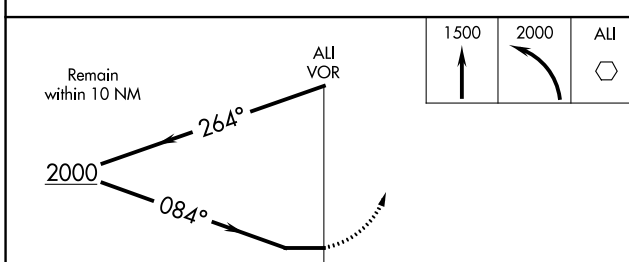

MISSED APPROACH: Climb to 1500 then climbing left turn to 2000 direct ALI VOR and hold.

ASOS 119,225	KINGSVILLE APP CON ★ 119,9 290,45	UNICOM 123.0 (CTAF) ①
------------------------	---	--

CATEGORY	A	B	C	D
CIRCLING	1060-1¼	882 (900-1¼)	1060-2¾ 882 (900-2¾)	1060-3 882 (900-3)