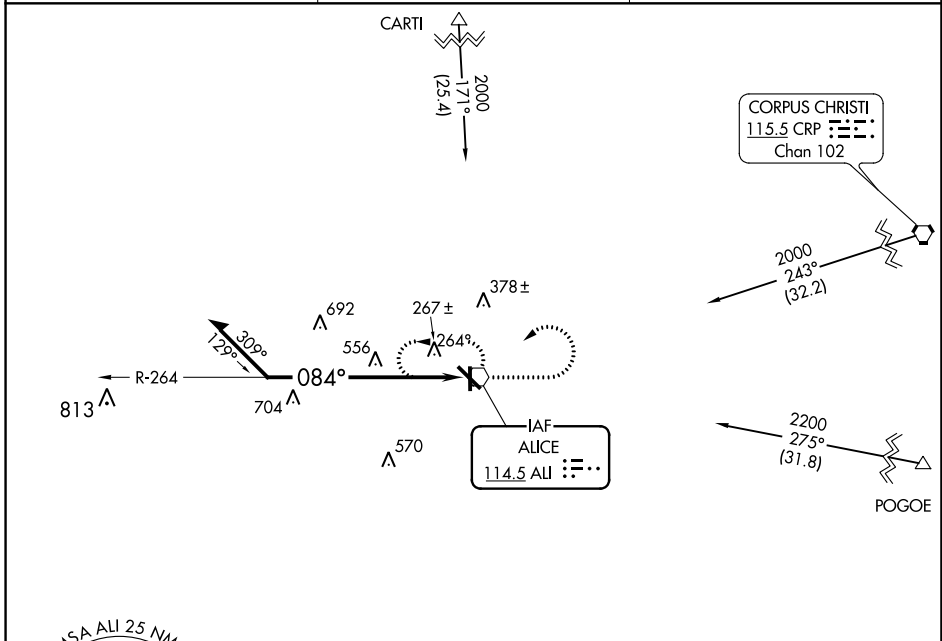

VOR ALI 114.5	APP CRS 084°	Rwy Idg TDZE Apt Elev	N/A N/A 178
-------------------------	------------------------	-----------------------------	--

VOR-A

ALICE INTL (ALI)

⚠ When local altimeter setting not received, use Nueces County altimeter setting and increase all MDAs 60 feet.

MISSED APPROACH: Climb to 1500 then climbing left turn to 2000 direct ALI VOR and hold.

ASOS 119,225	KINGSVILLE APP CON ★ 119,9 290,45	UNICOM 123.0 (CTAF) ①
------------------------	---	--

CATEGORY	A	B	C	D
CIRCLING	1060-1¼	882 (900-1¼)	1060-2¾ 882 (900-2¾)	1060-3 882 (900-3)

SC-3, 13 JUN 2024 to 11 JUL 2024

SC-3, 13 JUN 2024 to 11 JUL 2024