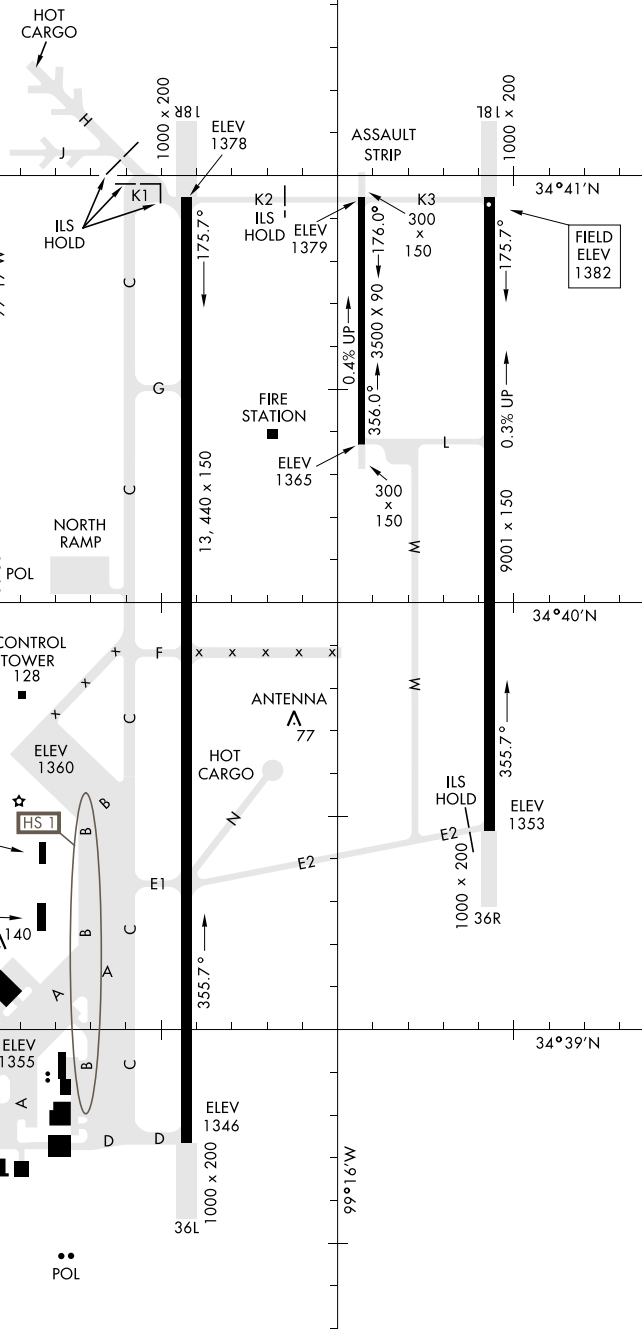

AIRPORT DIAGRAM

AL-482 [USAF]

ALTUS AFB (KLTS)

ALTUS, OKLAHOMA

ATIS ★ 109.8 273.5
 TOWER ★
 119.65 254.4
 GND CON
 121.85 275.8
 CLNC DEL
 120.65 284.7

MAY 2022
 ANNUAL RATE OF CHANGE
 0.1° W

SC-1, 13 JUN 2024 to 11 JUL 2024

SC-1, 13 JUN 2024 to 11 JUL 2024

RWY 18R-36L
 PCN 61 R/B/W/T
 RWY 18L-36R
 PCN 32 R/B/W/T
 ASSAULT STRIP 176°-356°
 PCN 121 R/B/W/T

AIRPORT DIAGRAM

ALTUS, OKLAHOMA

ALTUS AFB (KLTS)