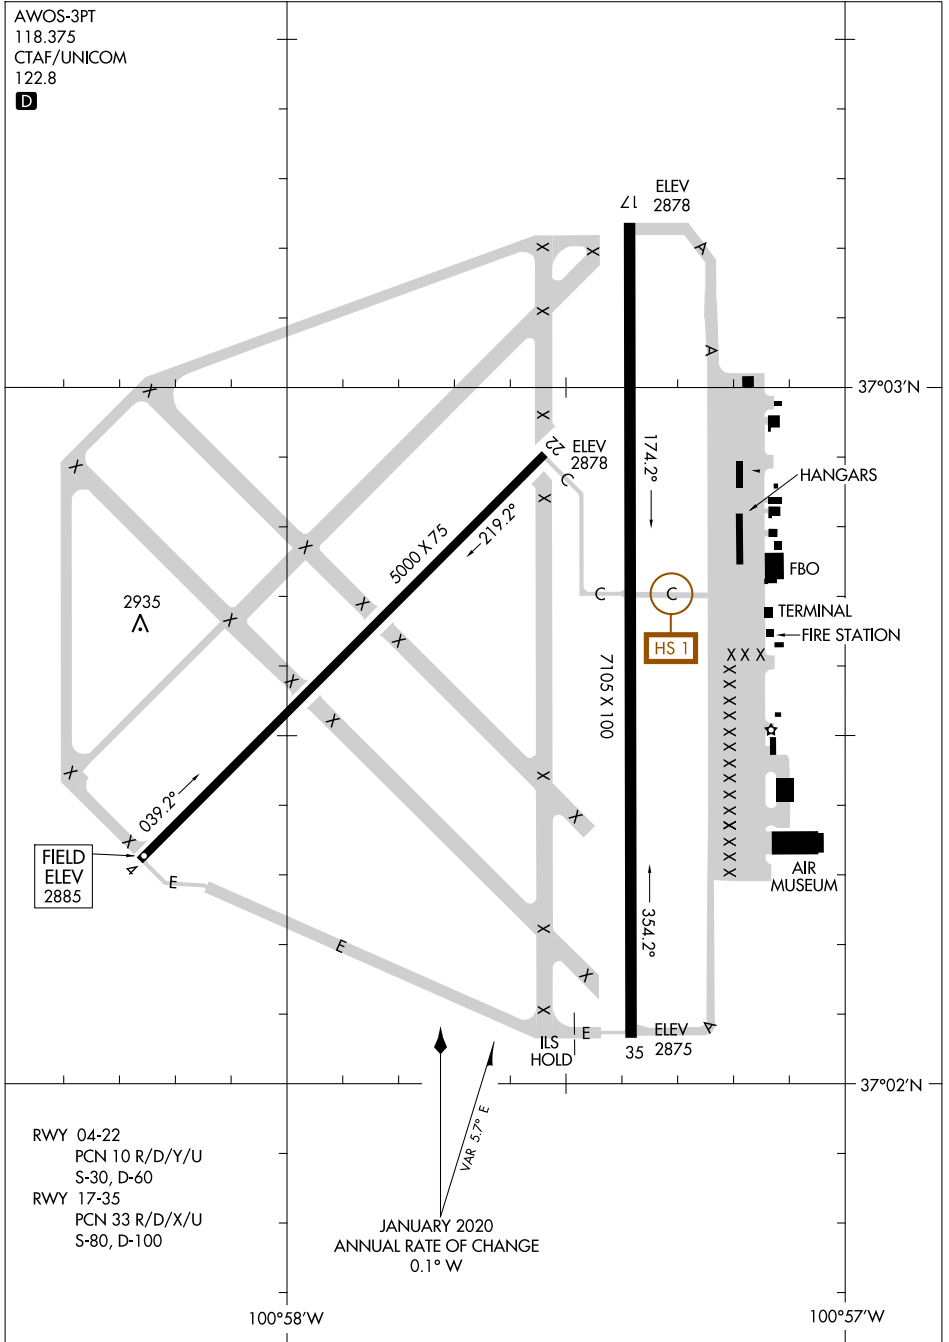

22251

AIRPORT DIAGRAM

AL-498 (FAA)

LIBERAL MID-AMERICA RGNL (LBL)
LIBERAL, KANSAS

AWOS-3PT
118.375
CTAF/UNICOM
122.8

NC-2, 13 JUN 2024 to 11 JUL 2024

NC-2, 13 JUN 2024 to 11 JUL 2024

RWY 04-22
PCN 10 R/D/Y/U
S-30, D-60

RWY 17-35
PCN 33 R/D/X/U
S-80, D-100

JANUARY 2020
ANNUAL RATE OF CHANGE
0.1° W

AIRPORT DIAGRAM

22251

LIBERAL, KANSAS
LIBERAL MID-AMERICA RGNL (LBL)