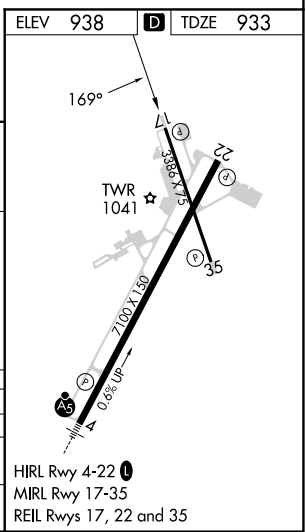

WAAS CH 48934 W17A	APP CRS 169°	Rwy Idg TDZE Apt Elev	3386 933 938
--	------------------------	-----------------------------	---

RNAV (GPS) RWY 17

LYNCHBURG RGNL/PRESTON GLENN FLD (LYH)

RNP APCH.	MISSED APPROACH: Climb to 1400 then climbing left turn to 3400 direct CONCO and hold.
<p>▼ Procedure NA at night.</p> <p>▲ Rwy 17 helicopter visibility reduction below 1 SM NA.</p>	

ATIS 119.8	ROANOKE APP CON 135.0 254.325	LYNCHBURG TOWER ★ 127.65 (CTAF) 257.8	GND CON 121.9	UNICOM 122.95
----------------------	---	---	-------------------------	-------------------------

CATEGORY	A	B	C	D
LP MDA	1320-1	387 (400-1)		NA
LNAV MDA	1360-1	427 (500-1)		NA
C CIRCLING	1660-1 722 (800-1)	1780-1¼ 842 (900-1¼)		NA