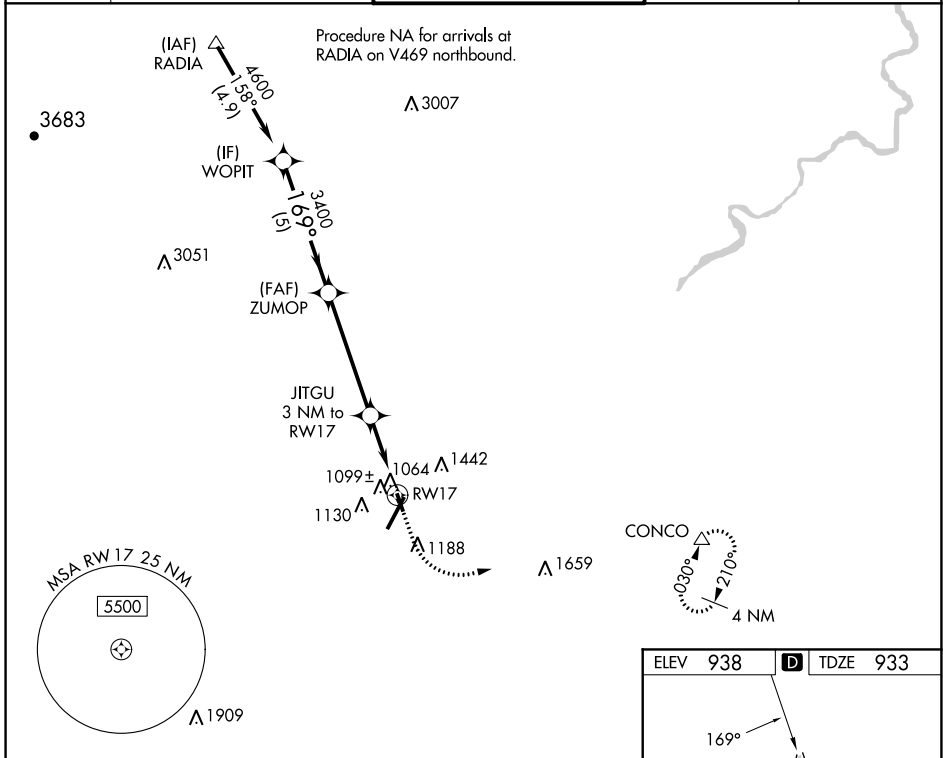

WAAS CH 48934 W17A	APP CRS 169°	Rwy Idg TDZE Apt Elev	3386 933 938
--	------------------------	-----------------------------	---

RNAV (GPS) RWY 17

LYNCHBURG RGNL/PRESTON GLENN FLD (LYH)

RNP APCH.	MISSED APPROACH: Climb to 1400 then climbing left turn to 3400 direct CONCO and hold.
<p>▼ Procedure NA at night.</p> <p>▲ Rwy 17 helicopter visibility reduction below 1 SM NA.</p>	

ATIS 119.8	ROANOKE APP CON 135.0 254.325	LYNCHBURG TOWER ★ 127.65 (CTAF) 257.8	GND CON 121.9	UNICOM 122.95
----------------------	---	---	-------------------------	-------------------------

CATEGORY	A	B	C	D
LP MDA	1320-1	387 (400-1)		NA
LNAV MDA	1360-1	427 (500-1)		NA
C CIRCLING	1660-1 722 (800-1)	1780-1¼ 842 (900-1¼)		NA

NE-3, 13 JUN 2024 to 11 JUL 2024

NE-3, 13 JUN 2024 to 11 JUL 2024