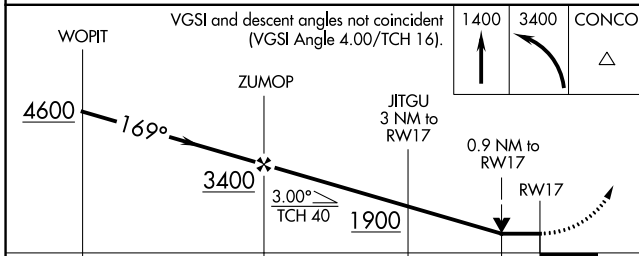

WAAS CH 48934 W17A	APP CRS 169°	Rwy Idg TDZE Apt Elev	3386 933 938
--	------------------------	-----------------------------	---

RNAV (GPS) RWY 17

LYNCHBURG RGNL/PRESTON GLENN FLD (LYH)

RNP APCH.	MISSED APPROACH: Climb to 1400 then climbing left turn to 3400 direct CONCO and hold.
<p>▼ Procedure NA at night.</p> <p>▲ Rwy 17 helicopter visibility reduction below 1 SM NA.</p>	

ATIS 119.8	ROANOKE APP CON 135.0 254.325	LYNCHBURG TOWER ★ 127.65 (CTAF) 257.8	GND CON 121.9	UNICOM 122.95
----------------------	---	---	-------------------------	-------------------------

CATEGORY	A	B	C	D
LP MDA	1320-1	387 (400-1)		NA
LNAV MDA	1360-1	427 (500-1)		NA
C CIRCLING	1660-1 722 (800-1)	1780-1¼ 842 (900-1¼)		NA