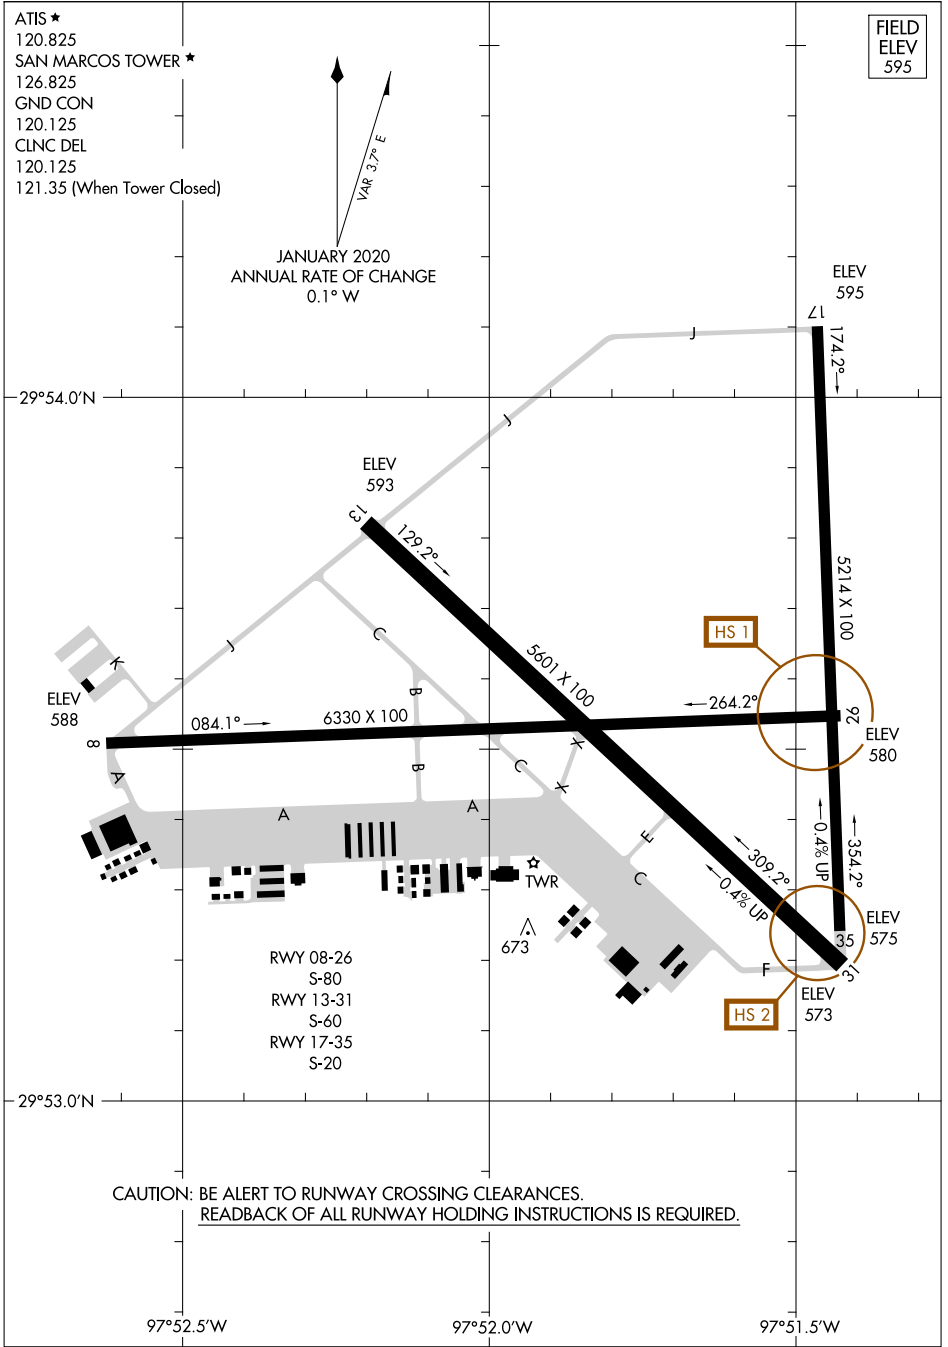

24025

AIRPORT DIAGRAM

AL-502 (FAA)

SAN MARCOS RGNL (HYI)
AUSTIN, TEXAS

ATIS ★
 120.825
 SAN MARCOS TOWER ★
 126.825
 GND CON
 120.125
 CLNC DEL
 120.125
 121.35 (When Tower Closed)

FIELD
 ELEV
 595

 VAR 3.7° E
 JANUARY 2020
 ANNUAL RATE OF CHANGE
 0.1° W

SC-3, 13 JUN 2024 to 11 JUL 2024

SC-3, 13 JUN 2024 to 11 JUL 2024

CAUTION: BE ALERT TO RUNWAY CROSSING CLEARANCES.
 READBACK OF ALL RUNWAY HOLDING INSTRUCTIONS IS REQUIRED.

AIRPORT DIAGRAM

24025

AUSTIN, TEXAS
SAN MARCOS RGNL (HYI)