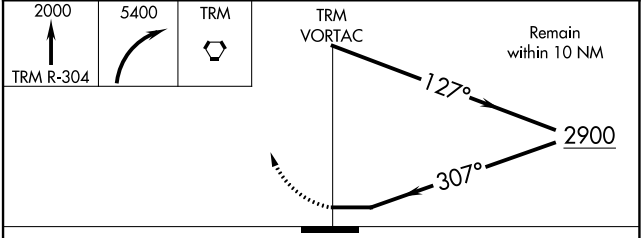

VORTAC TRM 116.2 Chan 109	APP CRS 307°	Rwy Idg TDZE Apt Elev	N/A N/A -115
---	------------------------	-----------------------------	---

VOR-A

JACQUELINE COCHRAN RGNL (TRM)

MISSED APPROACH: Climb to 2000 on TRM VORTAC R-304 then climbing right turn to 5400 direct TRM VORTAC and hold, continue climb-in-hold to 5400.

CATEGORY	A	B	C	D
C CIRCLING	1400-1¼ 1515 (1600-1¼)	1400-1½ 1515 (1600-1½)	1400-3	1515 (1600-3)

SW-3, 13 JUN 2024 to 11 JUL 2024

SW-3, 13 JUN 2024 to 11 JUL 2024