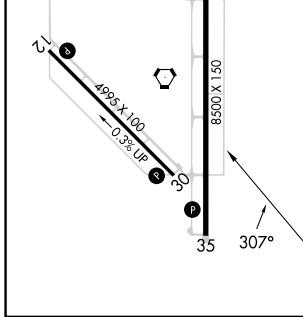

VORTAC TRM 116.2 Chan 109	APP CRS 307°	Rwy Idg TDZE Apt Elev	N/A N/A -115
---	------------------------	-----------------------------	---

VOR-A

JACQUELINE COCHRAN RGNL (TRM)

MISSED APPROACH: Climb to 2000 on TRM VORTAC R-304 then climbing right turn to 5400 direct TRM VORTAC and hold, continue climb-in-hold to 5400.

CATEGORY	A	B	C	D
C CIRCLING	1400-1¼ 1515 (1600-1¼)	1400-1½ 1515 (1600-1½)	1400-3	1515 (1600-3)

SW-3, 13 JUN 2024 to 11 JUL 2024

SW-3, 13 JUN 2024 to 11 JUL 2024