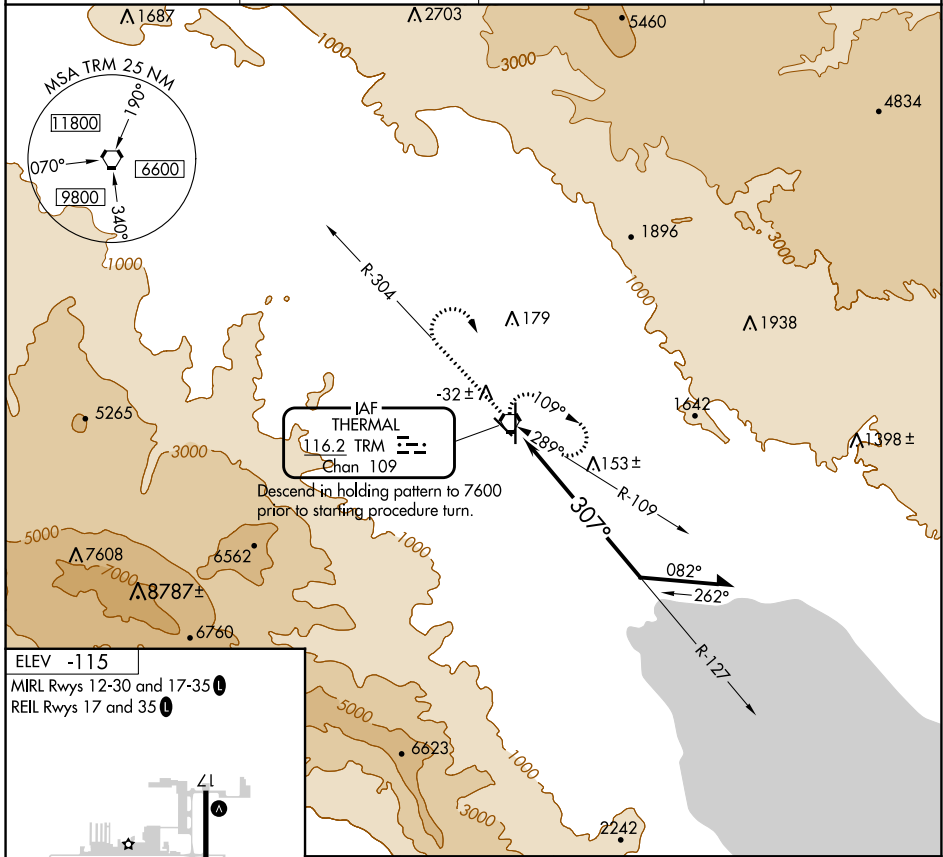

VORTAC TRM 116.2 Chan 109	APP CRS 307°	Rwy Idg TDZE Apt Elev	N/A N/A -115
---	------------------------	-----------------------------	---

VOR-A

JACQUELINE COCHRAN RGNL (TRM)

MISSED APPROACH: Climb to 2000 on TRM VORTAC R-304 then climbing right turn to 5400 direct TRM VORTAC and hold, continue climb-in-hold to 5400.

ASOS 118.325	SOCAL APP CON 135.275 251.1	CLNC DEL 120.225	UNICOM 123.0 (CTAF)
------------------------	---------------------------------------	----------------------------	-------------------------------

CATEGORY	A	B	C	D
C CIRCLING	1400-1¼ 1515 (1600-1¼)	1400-1½ 1515 (1600-1½)	1400-3	1515 (1600-3)

SW-3, 13 JUN 2024 to 11 JUL 2024

SW-3, 13 JUN 2024 to 11 JUL 2024