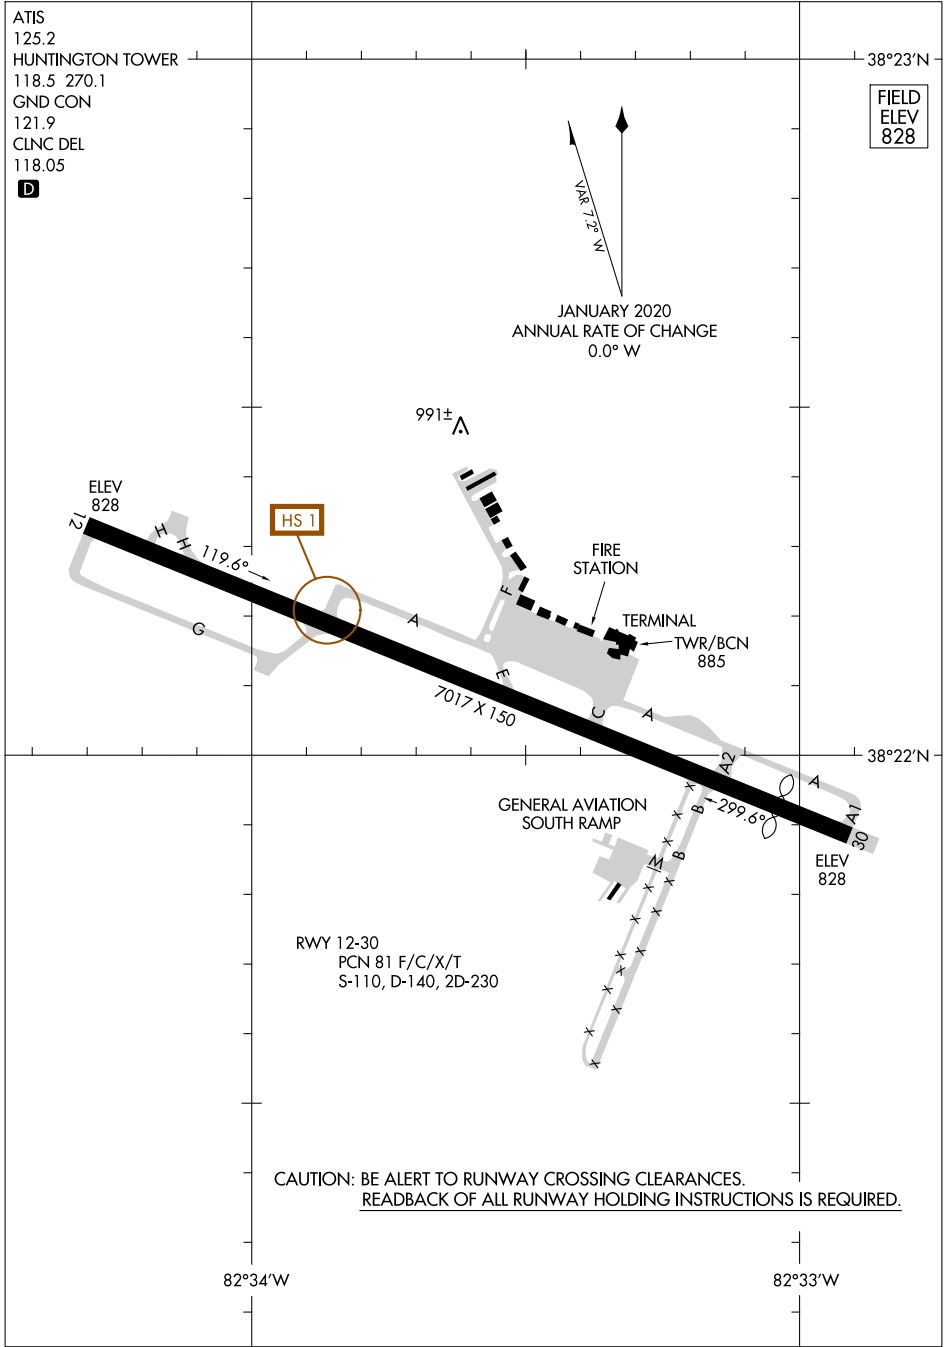

22195

AIRPORT DIAGRAM

TRI-STATE/MILTON J FERGUSON FLD (HT'S)
HUNTINGTON, WEST VIRGINIA

AL-532 (FAA)

ATIS
125.2
HUNTINGTON TOWER
118.5 270.1
GND CON
121.9
CLNC DEL
118.05

D

FIELD
ELEV
828

VAR 7.2° W
JANUARY 2020
ANNUAL RATE OF CHANGE
0.0° W

NE-4, 13 JUN 2024 to 11 JUL 2024

NE-4, 13 JUN 2024 to 11 JUL 2024

CAUTION: BE ALERT TO RUNWAY CROSSING CLEARANCES.
READEBACK OF ALL RUNWAY HOLDING INSTRUCTIONS IS REQUIRED.

AIRPORT DIAGRAM

22195

HUNTINGTON, WEST VIRGINIA
TRI-STATE/MILTON J FERGUSON FLD (HT'S)