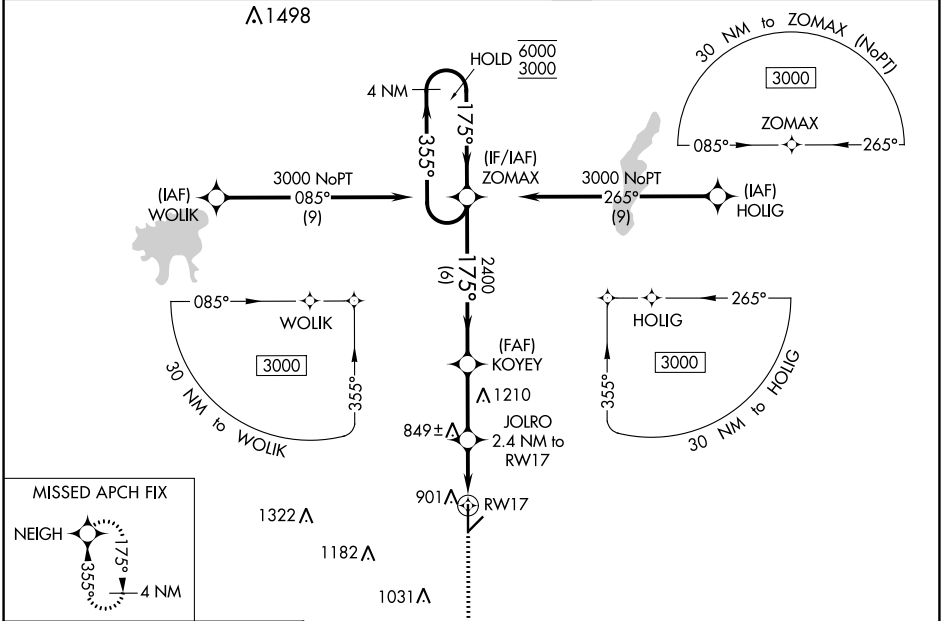

WAAS CH 77544 W17A	APP CRS 175°	Rwy Idg TDZE Apt Elev	5868 753 754
--	------------------------	-----------------------------	---

RNAV (GPS) RWY 17

COFFEYVILLE MUNI (CFV)

RNP APCH.	MISSED APPROACH: Climb to 2500 direct NEIGH and hold.
-----------	---

ASOS 121.275	KANSAS CITY CENTER 128.6 282.325	UNICOM 123.0 (CTAF) 0
------------------------	--	---------------------------------

ELEV 754	TDZE 753
-----------------	-----------------

CATEGORY	A	B	C	D
LPV DA		1003-1	250 (300-1)	
LNAV/VNAV DA		1062-1	309 (400-1)	
LNAV MDA	1160-1	407 (500-1)	1160-1½	407 (500-1½)
<input checked="" type="checkbox"/> CIRCLING	1220-1	466 (500-1)	1300-1½	1500-2½
			546 (600-1½)	746 (800-2½)

NC-2, 13 JUN 2024 to 11 JUL 2024

NC-2, 13 JUN 2024 to 11 JUL 2024