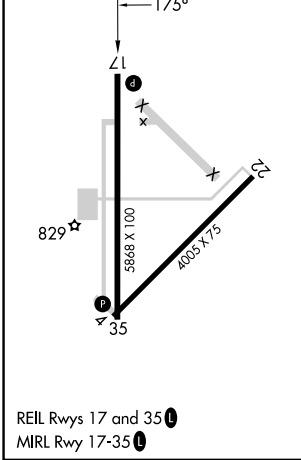

WAAS CH 77544 W17A	APP CRS 175°	Rwy Idg TDZE Apt Elev	5868 753 754
--	------------------------	-----------------------------	---

RNAV (GPS) RWY 17

COFFEYVILLE MUNI (CFV)

RNP APCH.	MISSED APPROACH: Climb to 2500 direct NEIGH and hold.
-----------	---

ASOS 121.275	KANSAS CITY CENTER 128.6 282.325	UNICOM 123.0 (CTAF) 0
------------------------	--	---------------------------------

ELEV 754	TDZE 753
-----------------	-----------------

CATEGORY	A	B	C	D
LPV DA		1003-1	250 (300-1)	
LNAV/VNAV DA		1062-1	309 (400-1)	
LNAV MDA	1160-1	407 (500-1)	1160-1½	407 (500-1½)
<input checked="" type="checkbox"/> CIRCLING	1220-1	466 (500-1)	1300-1½	1500-2½
			546 (600-1½)	746 (800-2½)