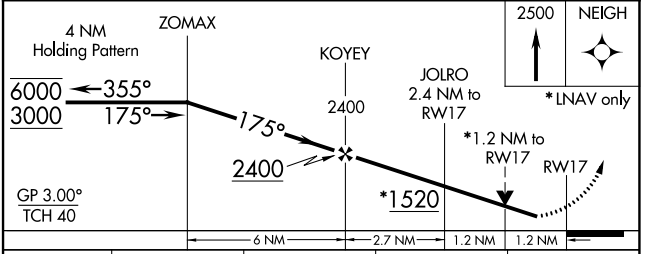

WAAS CH 77544 W17A	APP CRS 175°	Rwy Idg TDZE Apt Elev	5868 753 754
--	------------------------	-----------------------------	---

RNAV (GPS) RWY 17

COFFEYVILLE MUNI (CFV)

RNP APCH.	MISSED APPROACH: Climb to 2500 direct NEIGH and hold.
-----------	---

ASOS 121.275	KANSAS CITY CENTER 128.6 282.325	UNICOM 123.0 (CTAF) 0
------------------------	--	---------------------------------

ELEV 754	TDZE 753
-----------------	-----------------

CATEGORY	A	B	C	D
LPV DA		1003-1	250 (300-1)	
LNAV/VNAV DA		1062-1	309 (400-1)	
LNAV MDA	1160-1	407 (500-1)	1160-1½	407 (500-1½)
<input checked="" type="checkbox"/> CIRCLING	1220-1	466 (500-1)	1300-1½	1500-2½
			546 (600-1½)	746 (800-2½)