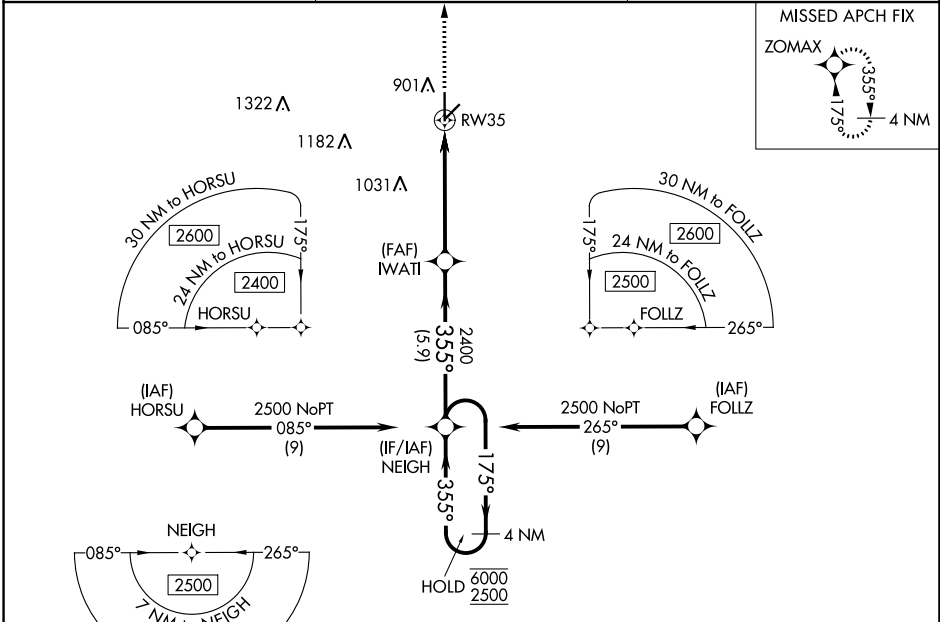

WAAS CH 82044 W35A	APP CRS 355°	Rwy Idg TDZE Apt Elev	5868 751 754
--	------------------------	-----------------------------	---

RNAV (GPS) RWY 35

COFFEYVILLE MUNI (CFV)

RNP APCH-GPS.
 ⚠ Circling Rwy 4, 22 NA at night. Rwy 35 helicopter visibility reduction below ¾ SM NA. For uncompensated Baro-VNAV systems, LNAV/VNAV NA below -13°C or above 54°C.

MISSED APPROACH: Climb to 3000 direct ZOMAX and hold.

ASOS 121.275	KANSAS CITY CENTER 128.6 282.325	UNICOM 123.0 (CTAF) 0
------------------------	--	---------------------------------

NC-2, 13 JUN 2024 to 11 JUL 2024

NC-2, 13 JUN 2024 to 11 JUL 2024

ELEV 754	TDZE 751
----------	----------

REIL Rwy 17 and 35
 MIRL Rwy 17-35

CATEGORY	A	B	C	D
LPV DA	1001-1		250 (300-1)	
LNAV/VNAV DA	1018-1		267 (300-1)	
LNAV MDA	1240-1	489 (500-1)	1240-1 3/8	489 (500-1 3/8)
C CIRCLING	1240-1	486 (500-1)	1300-1 1/2 546 (600-1 1/2)	1500-2 1/2 746 (800-2 1/2)