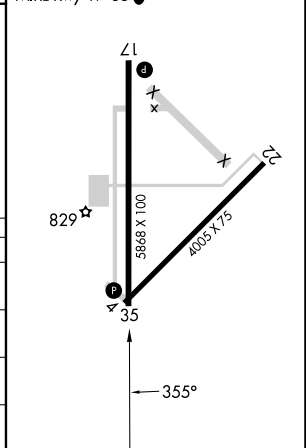

MISSED APPROACH: Climb to 3000 direct ZOMAX and hold.

ASOS 121.275	KANSAS CITY CENTER 128.6 282.325	UNICOM 123.0 (CTAF) 0
------------------------	--	---------------------------------

NC-2, 13 JUN 2024 to 11 JUL 2024

NC-2, 13 JUN 2024 to 11 JUL 2024

ELEV 754	TDZE 751
----------	----------

REIL Rwy 17 and 35
 MIRL Rwy 17-35

CATEGORY	A	B	C	D
LPV DA	1001-1		250 (300-1)	
LNAV/VNAV DA	1018-1		267 (300-1)	
LNAV MDA	1240-1	489 (500-1)	1240-1 3/8	489 (500-1 3/8)
C CIRCLING	1240-1	486 (500-1)	1300-1 1/2 546 (600-1 1/2)	1500-2 1/2 746 (800-2 1/2)