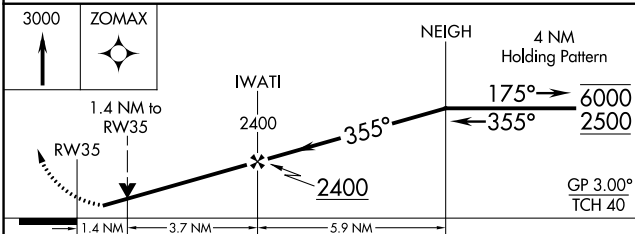

CATEGORY	A	B	C	D
LPV DA	1001-1		250 (300-1)	
LNAV/VNAV DA	1018-1		267 (300-1)	
LNAV MDA	1240-1	489 (500-1)	1240-1 3/8	489 (500-1 3/8)
C CIRCLING	1240-1	486 (500-1)	1300-1 1/2 546 (600-1 1/2)	1500-2 1/2 746 (800-2 1/2)