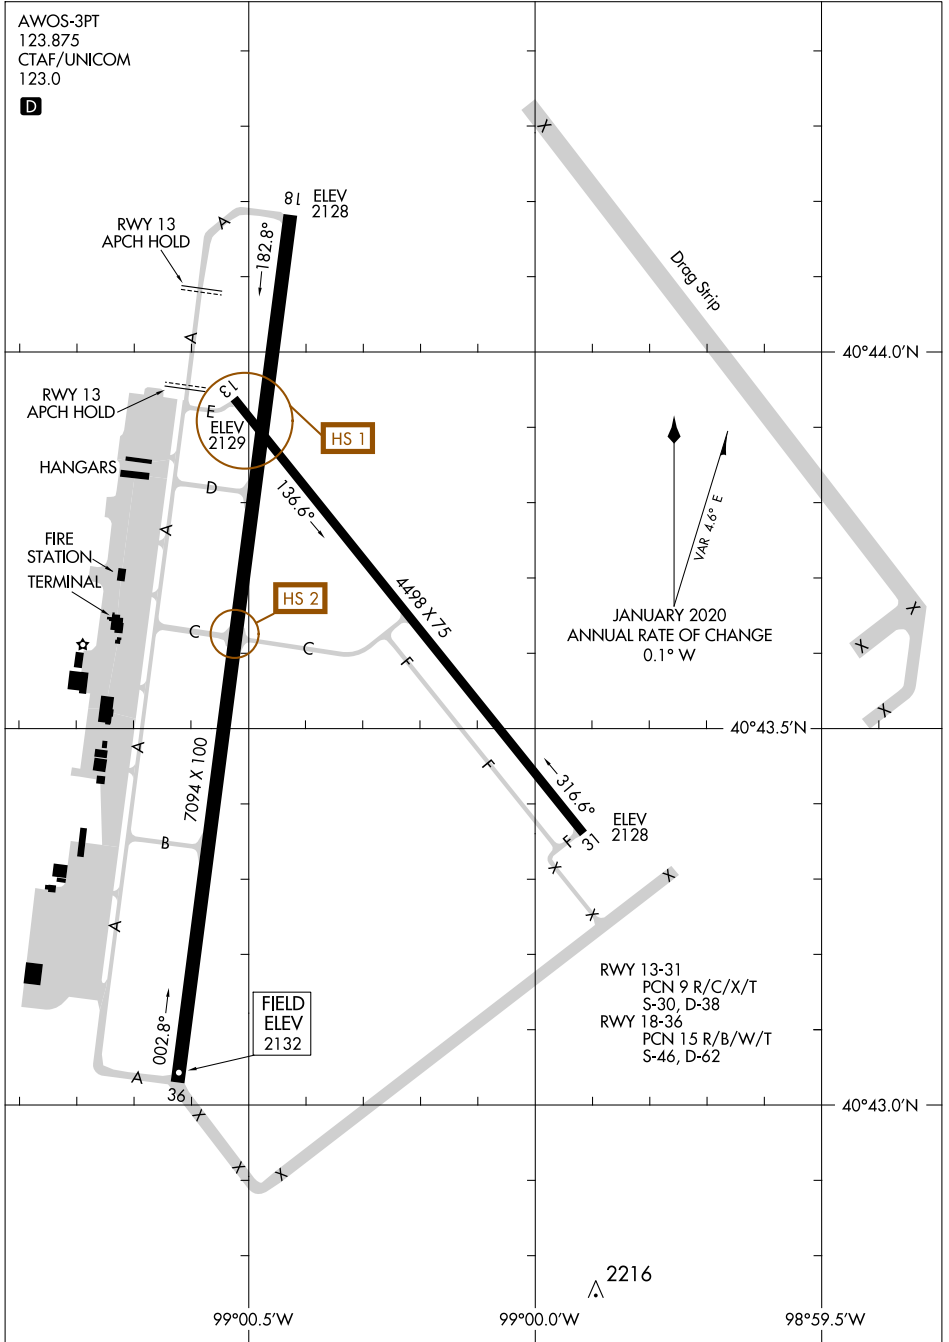

24137

AIRPORT DIAGRAM

AL-541 (FAA)

KEARNEY RGNL (E.A.R)
KEARNEY, NEBRASKA

AWOS-3PT
123.875
CTAF/UNICOM
123.0

NC-2, 13 JUN 2024 to 11 JUL 2024

NC-2, 13 JUN 2024 to 11 JUL 2024

AIRPORT DIAGRAM

24137

KEARNEY, NEBRASKA
KEARNEY RGNL (E.A.R)