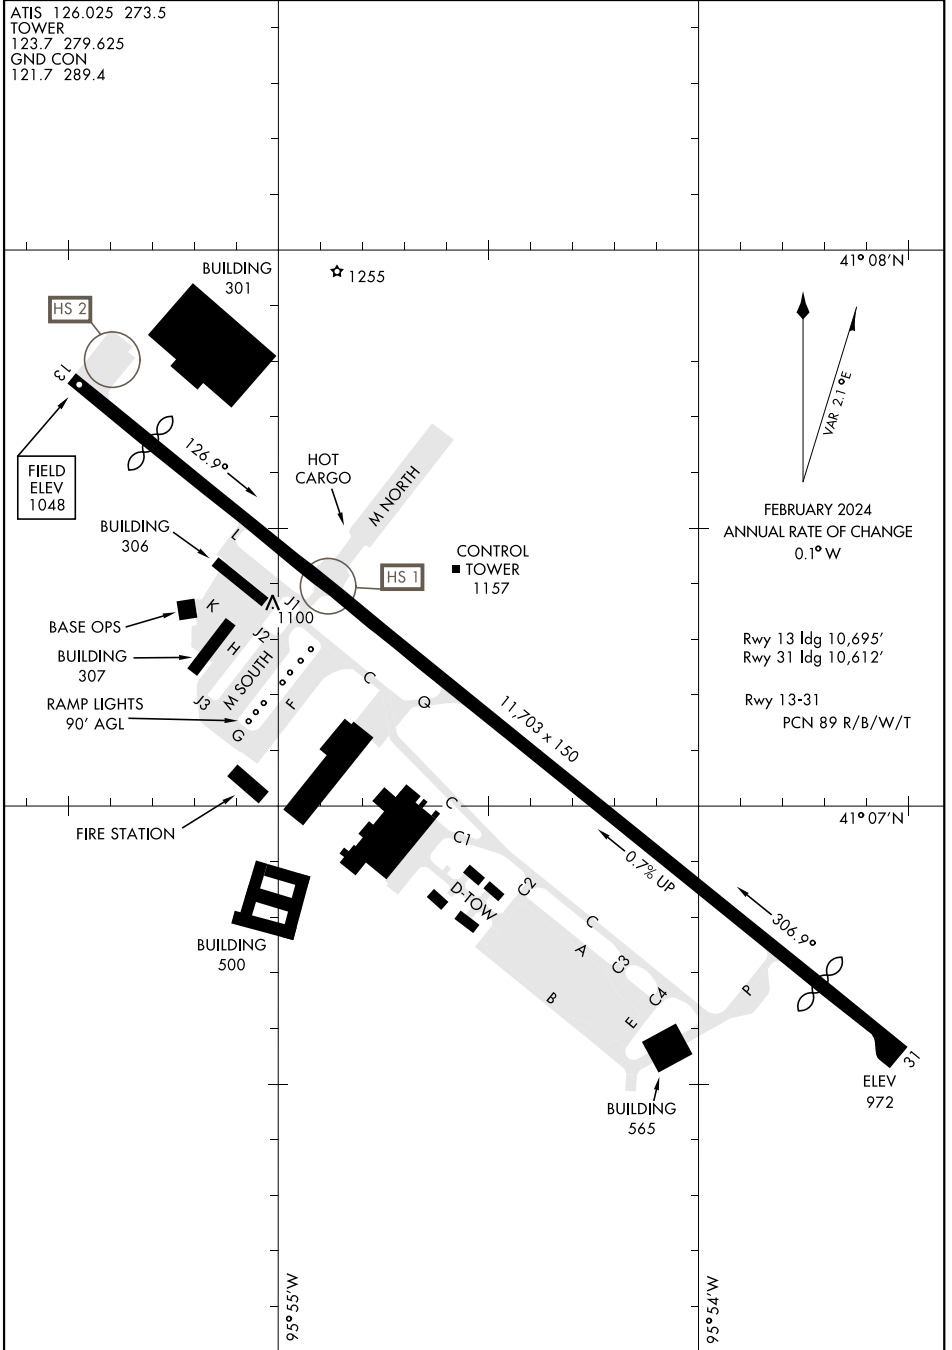

24053

AIRPORT DIAGRAM

[USAF]

OFFUTT AFB (KOFF)

OMAHA, NEBRASKA

ATIS 126.025 273.5
 TOWER 123.7 279.625
 GND CON 121.7 289.4

NC-2, 13 JUN 2024 to 11 JUL 2024

NC-2, 13 JUN 2024 to 11 JUL 2024

AIRPORT DIAGRAM

OMAHA, NEBRASKA
OFFUTT AFB (KOFF)