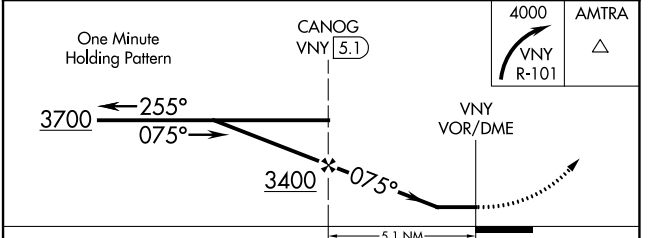

VOR/DME VNY 113.1 Chan 78	APP CRS 075°	Rwy Idg TDZE Apt Elev	N/A N/A 802

VOR-A

VAN NUYS (VNY)

⚠ Circling Rwy 16L NA at night. MISSED APPROACH: Climbing right turn to 4000 on VNY VOR/DME R-101 to AMTRA INT./20.2 DME and hold.

ATIS 127.55	SOCAL APP CON 120.4 360.6 (NORTH) 134.2 338.2 (WEST)	VAN NUYS TOWER * 119.3 (CTAF) 0 239.0	GND CON 121.7	CLNC DEL 126.6 239.0	CPDLC	UNICOM 122.95

CATEGORY	A	B	C	D
ⓐ CIRCLING	1500-1	698 (700-1)	1500-2 698 (700-2)	2060-3 1258 (1300-3)

SW-3, 13 JUN 2024 to 11 JUL 2024

SW-3, 13 JUN 2024 to 11 JUL 2024