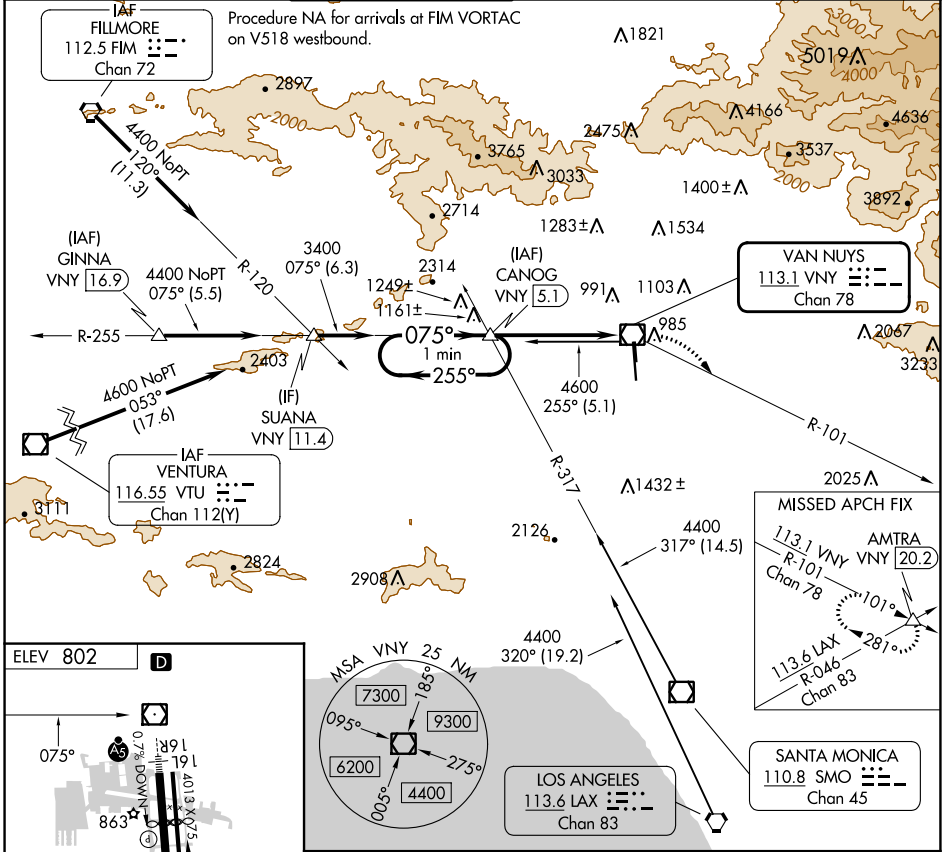

VOR/DME VNY 113.1 Chan 78	APP CRS 075°	Rwy Idg TDZE Apt Elev	N/A N/A 802
--	------------------------	-----------------------------	--

VOR-A

VAN NUYS (VNY)

⚠ Circling Rwy 16L NA at night. MISSED APPROACH: Climbing right turn to 4000 on VNY VOR/DME R-101 to AMTRA INT./20.2 DME and hold.

ATIS 127.55	SOCAL APP CON 120.4 360.6 (NORTH) 134.2 338.2 (WEST)	VAN NUYS TOWER * 119.3 (CTAF) 0 239.0	GND CON 121.7	CLNC DEL 126.6 239.0	CPDLC	UNICOM 122.95
-----------------------	--	--	-------------------------	--------------------------------	-------	-------------------------

CATEGORY	A	B	C	D
ⓐ CIRCLING	1500-1	698 (700-1)	1500-2 698 (700-2)	2060-3 1258 (1300-3)

SW-3, 13 JUN 2024 to 11 JUL 2024

SW-3, 13 JUN 2024 to 11 JUL 2024