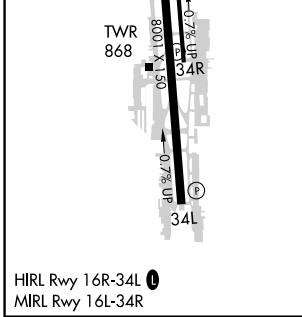

VOR/DME VNY 113.1 Chan 78	APP CRS 075°	Rwy Idg TDZE Apt Elev	N/A N/A 802
--	------------------------	-----------------------------	--

VOR-A

VAN NUYS (VNY)

⚠ Circling Rwy 16L NA at night. MISSED APPROACH: Climbing right turn to 4000 on VNY VOR/DME R-101 to AMTRA INT./20.2 DME and hold.

ATIS 127.55	SOCAL APP CON 120.4 360.6 (NORTH) 134.2 338.2 (WEST)	VAN NUYS TOWER * 119.3 (CTAF) 0 239.0	GND CON 121.7	CLNC DEL 126.6 239.0	CPDLC	UNICOM 122.95
-----------------------	--	--	-------------------------	--------------------------------	-------	-------------------------