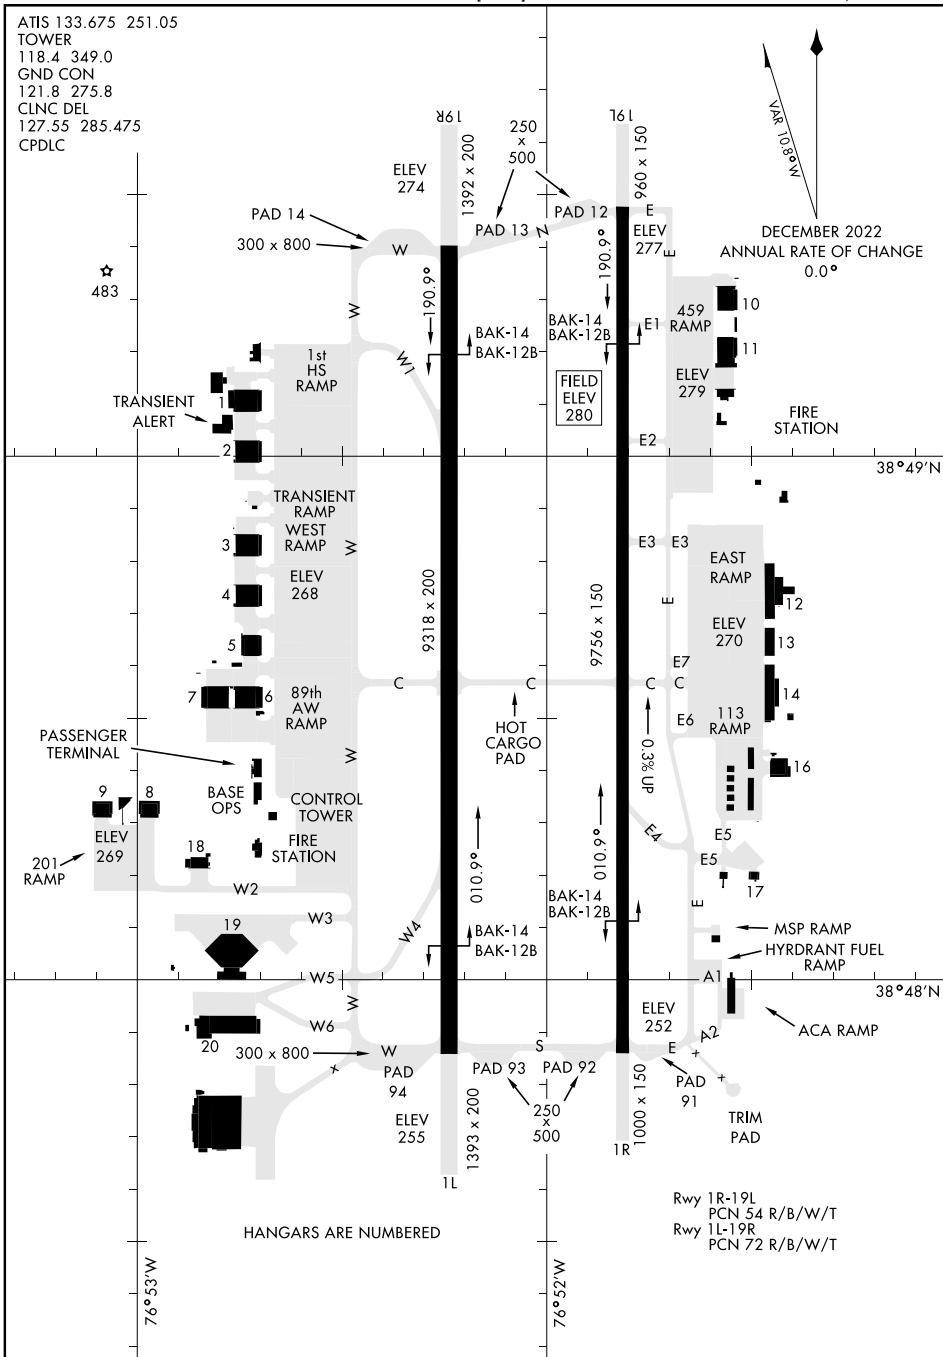

AIRPORT DIAGRAM

AL-561 [USAF]

JOINT BASE ANDREWS (KADW)

CAMP SPRINGS, MARYLAND

ATIS 133.675 251.05
 TOWER
 118.4 349.0
 GND CON
 121.8 275.8
 CLNC DEL
 127.55 285.475
 CPDLC

NE-3, 13 JUN 2024 to 11 JUL 2024

NE-3, 13 JUN 2024 to 11 JUL 2024

AIRPORT DIAGRAM

CAMP SPRINGS, MARYLAND

JOINT BASE ANDREWS (KADW)