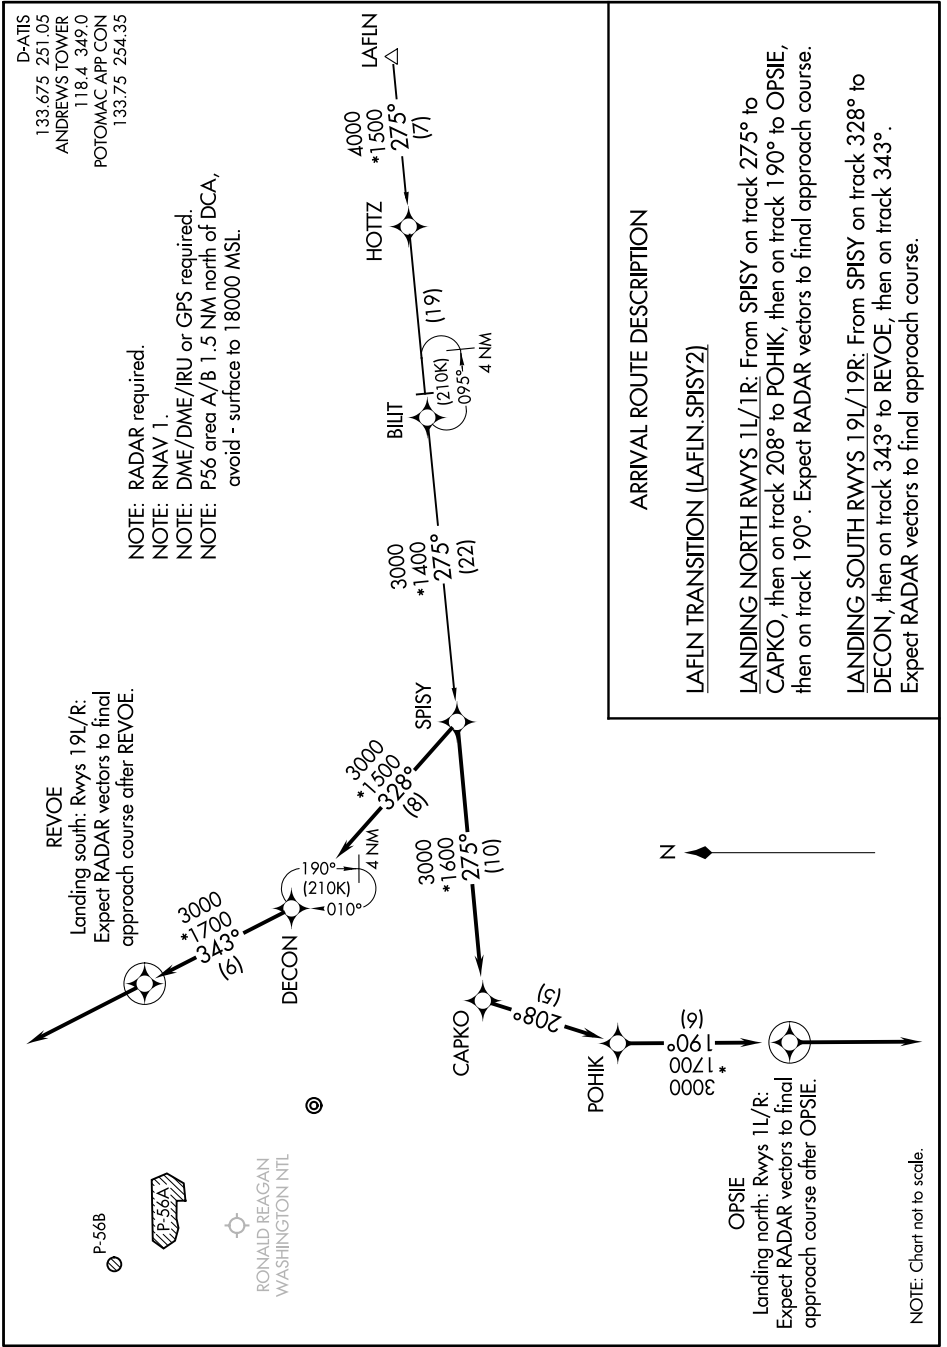

# SPISY TWO ARRIVAL (RNAV)

CAMP SPRINGS, MARYLAND

NE-3, 13 JUN 2024 to 11 JUL 2024

D-ATIS  
133.675 251.05  
ANDREWS TOWER  
118.4 349.0  
POTOMAC APP CON  
133.75 254.35

NOTE: RADAR required.  
RNAV 1.  
NOTE: DME/DME/IRU or GPS required.  
NOTE: P56 area A/B 1.5 NM north of DCA,  
avoid - surface to 18000 MSL.

P-56B

RONALD REAGAN  
WASHINGTON INTL

NE-3, 13 JUN 2024 to 11 JUL 2024

# SPISY TWO ARRIVAL (RNAV)

CAMP SPRINGS, MARYLAND