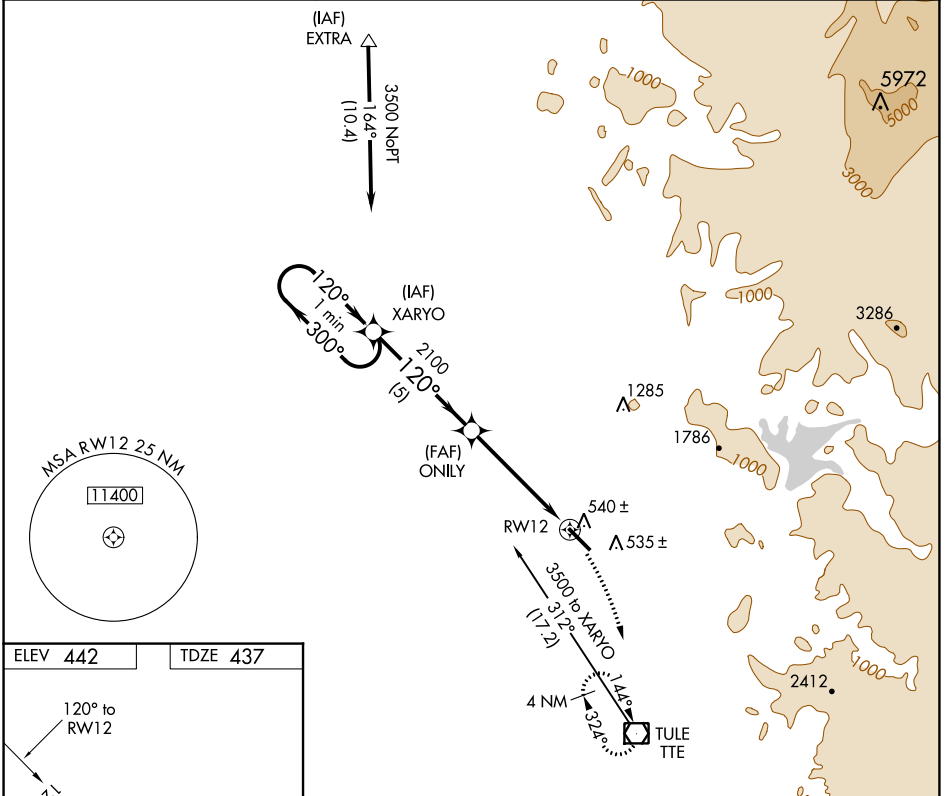

APP CRS	Rwy Idg	5960
120°	TDZE	437
	Apt Elev	442

GPS RWY 12

PORTERVILLE MUNI (PTV)

NA MISSED APPROACH: Climbing right turn to 3100 direct TTE VOR/DME and hold.

AWOS-3PT 134.625	BAKERSFIELD APP CON * 120.5	UNICOM 122.8 (CTAF)
----------------------------	---------------------------------------	-------------------------------

CATEGORY	A	B	C	D
S-12	800-1 363 (400-1)			800-1¼ 363 (400-1¼)
CIRCLING	880-1 438 (500-1)	900-1 458 (500-1)	940-1½ 498 (500-1½)	1080-2 638 (700-2)

SW-2, 13 JUN 2024 to 11 JUL 2024

SW-2, 13 JUN 2024 to 11 JUL 2024