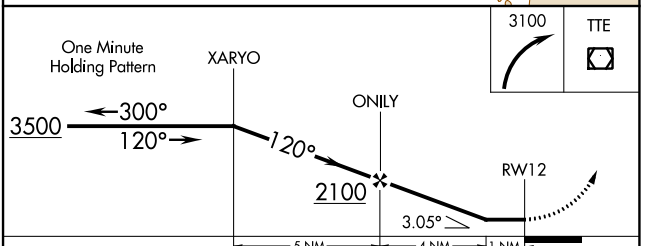

APP CRS	Rwy Idg	5960
120°	TDZE	437
	Apt Elev	442

GPS RWY 12

PORTERVILLE MUNI (PTV)

NA MISSED APPROACH: Climbing right turn to 3100 direct TTE VOR/DME and hold.

AWOS-3PT 134.625	BAKERSFIELD APP CON * 120.5	UNICOM 122.8 (CTAF)
----------------------------	---------------------------------------	-------------------------------

CATEGORY	A	B	C	D
S-12	800-1 363 (400-1)			800-1¼ 363 (400-1¼)
CIRCLING	880-1 438 (500-1)	900-1 458 (500-1)	940-1½ 498 (500-1½)	1080-2 638 (700-2)

SW-2, 13 JUN 2024 to 11 JUL 2024

SW-2, 13 JUN 2024 to 11 JUL 2024