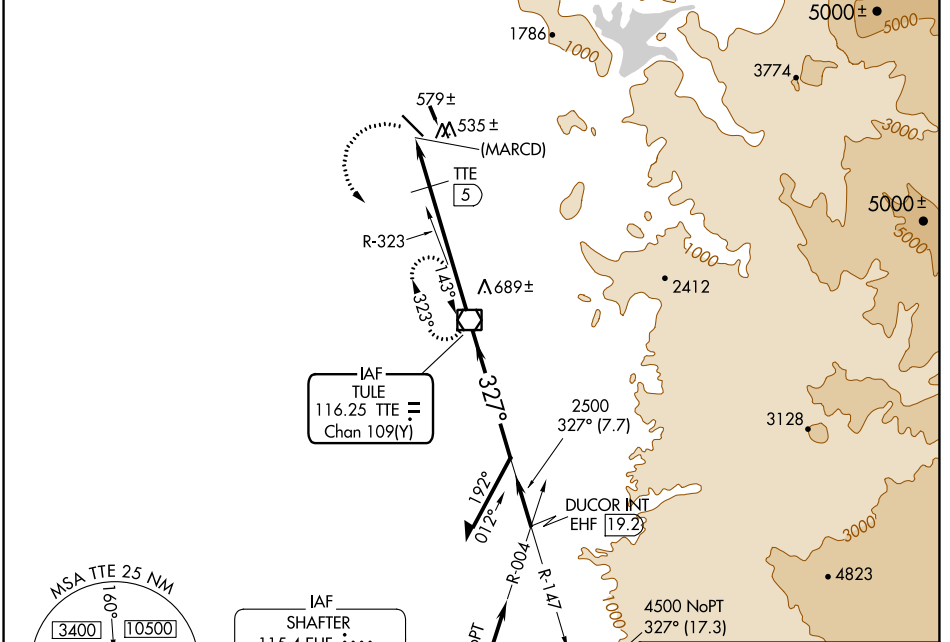

VOR/DME TTE <b>116.25</b> Chan <b>109(Y)</b>	APP CRS <b>327°</b>	Rwy Idg TDZE Apt Elev <b>N/A</b> <b>N/A</b> <b>442</b>
--	------------------------	---

# VOR or GPS-A

PORTERVILLE MUNI (PTV)

**▽** MISSED APPROACH: Climbing left turn to 3100 direct TTE VOR/DME and hold.

AWOS-3PT <b>134.625</b>	BAKERFIELD APP CON* <b>120.5</b>	UNICOM <b>122.8 (CTAF)</b>
----------------------------	-------------------------------------	-------------------------------

CATEGORY	A	B	C	D
CIRCLING	980-1	538 (600-1)	980-1½ 538 (600-1½)	1000-2 558 (600-2)
DME MINIMA				
CIRCLING	880-1 438 (500-1)	900-1 458 (500-1)	940-1½ 498 (500-1½)	1080-2 638 (700-2)

SW-2, 13 JUN 2024 to 11 JUL 2024

SW-2, 13 JUN 2024 to 11 JUL 2024