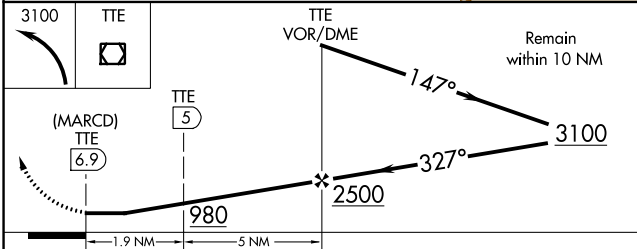

VOR/DME TTE <b>116.25</b> Chan <b>109(Y)</b>	APP CRS <b>327°</b>	Rwy Idg TDZE Apt Elev <b>N/A</b> <b>N/A</b> <b>442</b>
--	------------------------	---

CATEGORY	A	B	C	D
CIRCLING	980-1	538 (600-1)	980-1½ 538 (600-1½)	1000-2 558 (600-2)
DME MINIMA				
CIRCLING	880-1 438 (500-1)	900-1 458 (500-1)	940-1½ 498 (500-1½)	1080-2 638 (700-2)

SW-2, 13 JUN 2024 to 11 JUL 2024