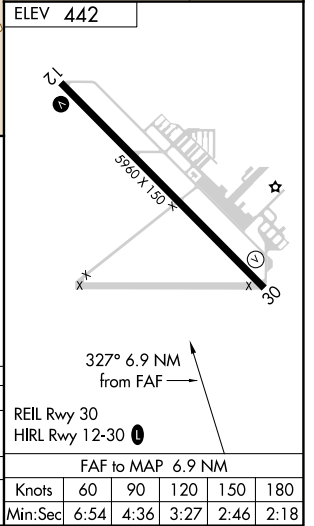

SW-2, 13 JUN 2024 to 11 JUL 2024

SW-2, 13 JUN 2024 to 11 JUL 2024