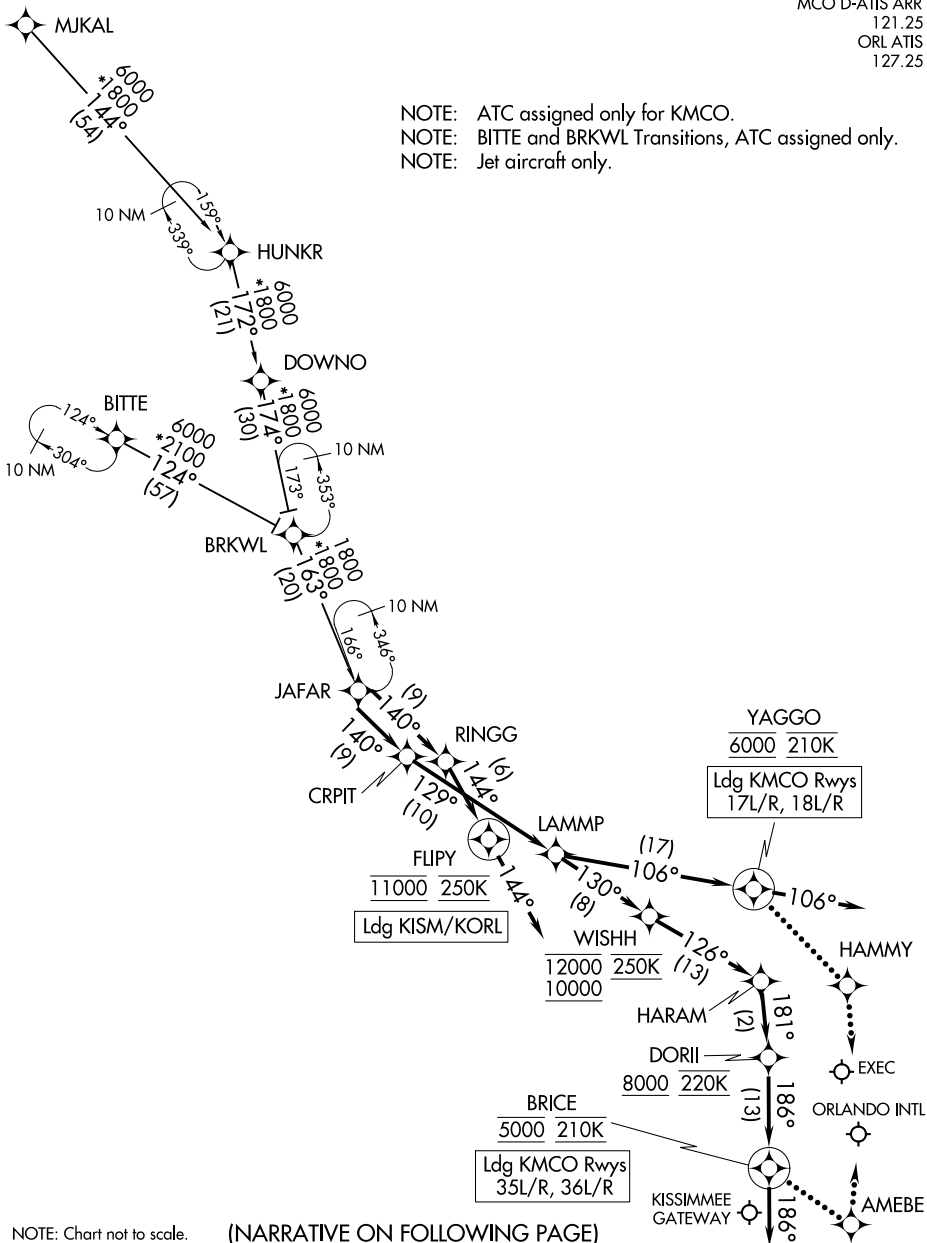

JAFAR THREE ARRIVAL (RNAV)

ORLANDO, FLORIDA

RNAV 1 - DME/DME/IRU or GPS.
RADAR required.

ORLANDO APP CON
134.05 339.8
ISM ATIS
128.775
MCO D-ATIS ARR
121.25
ORLATIS
127.25

NOTE: ATC assigned only for KMCO.
NOTE: BITTE and BRKWL Transitions, ATC assigned only.
NOTE: Jet aircraft only.

NOTE: Chart not to scale.

(NARRATIVE ON FOLLOWING PAGE)

JAFAR THREE ARRIVAL (RNAV)

ORLANDO, FLORIDA

SE-3, 13 JUN 2024 to 11 JUL 2024

SE-3, 13 JUN 2024 to 11 JUL 2024