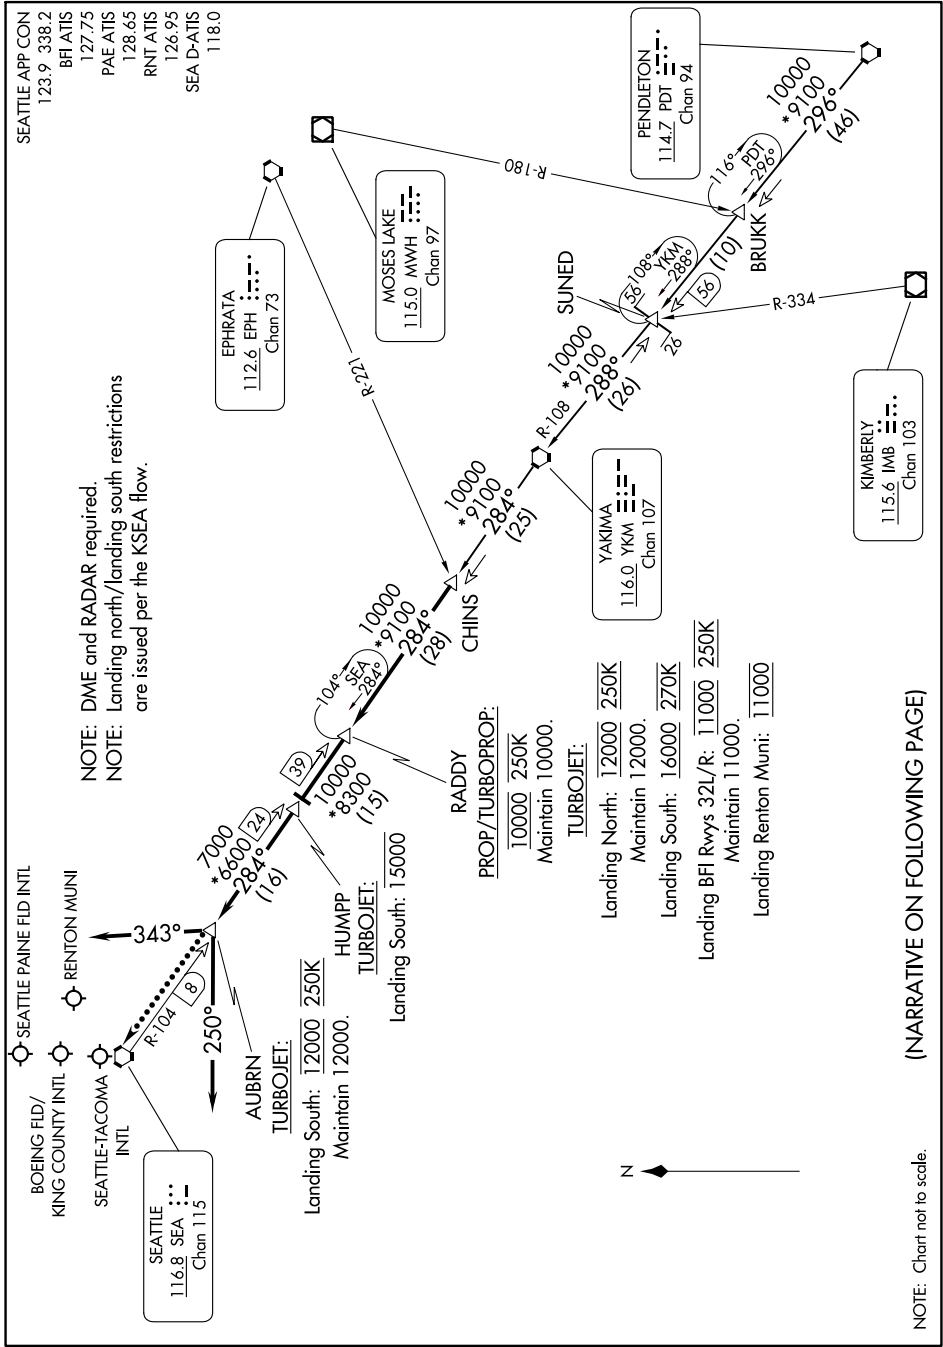

CHINS FIVE ARRIVAL

NW-1, 13 JUN 2024 to 11 JUL 2024

CHINS FIVE ARRIVAL

(NARRATIVE ON FOLLOWING PAGE)

NW-1, 13 JUN 2024 to 11 JUL 2024