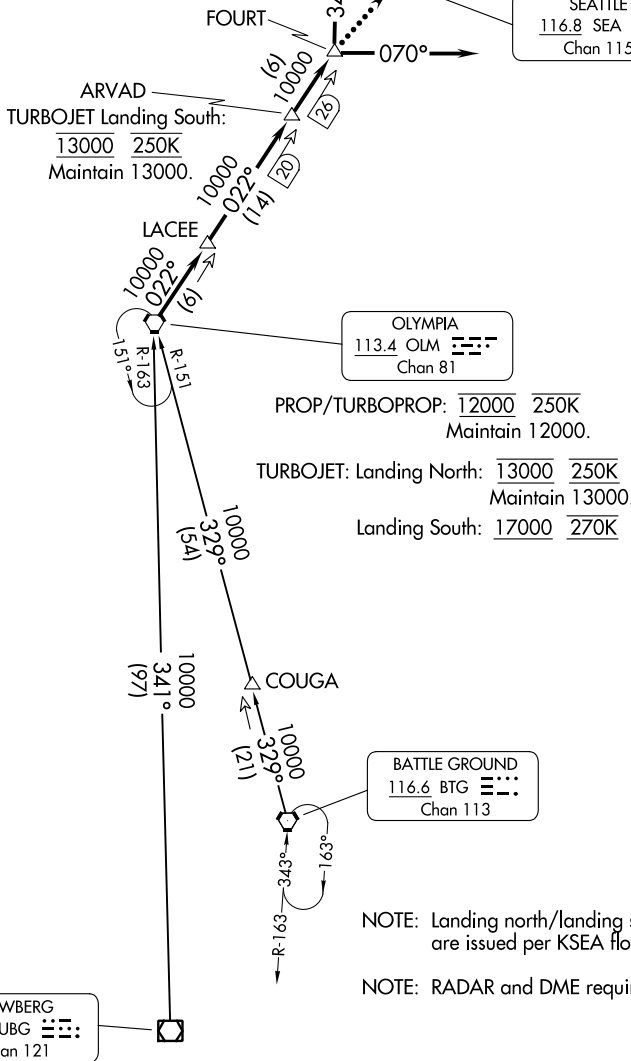

OLYMPIA TWO ARRIVAL

AL-582 (FAA)

SEATTLE, WASHINGTON

SEATTLE APP CON
 125.6 273.45
 BFI ATIS
 127.75
 PAE ATIS
 128.65
 RTN ATIS
 126.95
 SEA D-ATIS
 118.0

SEATTLE PAINE FLD INTL

BOEING FLD/
 KING COUNTY INTL
 RENTON MUNI
 SEATTLE-TACOMA INTL

SEATTLE
 116.8 SEA
 Chan 115

NW-1, 13 JUN 2024 to 11 JUL 2024

NW-1, 13 JUN 2024 to 11 JUL 2024

(NARRATIVE ON FOLLOWING PAGE)

NOTE: Chart not to scale.

OLYMPIA TWO ARRIVAL

SEATTLE, WASHINGTON