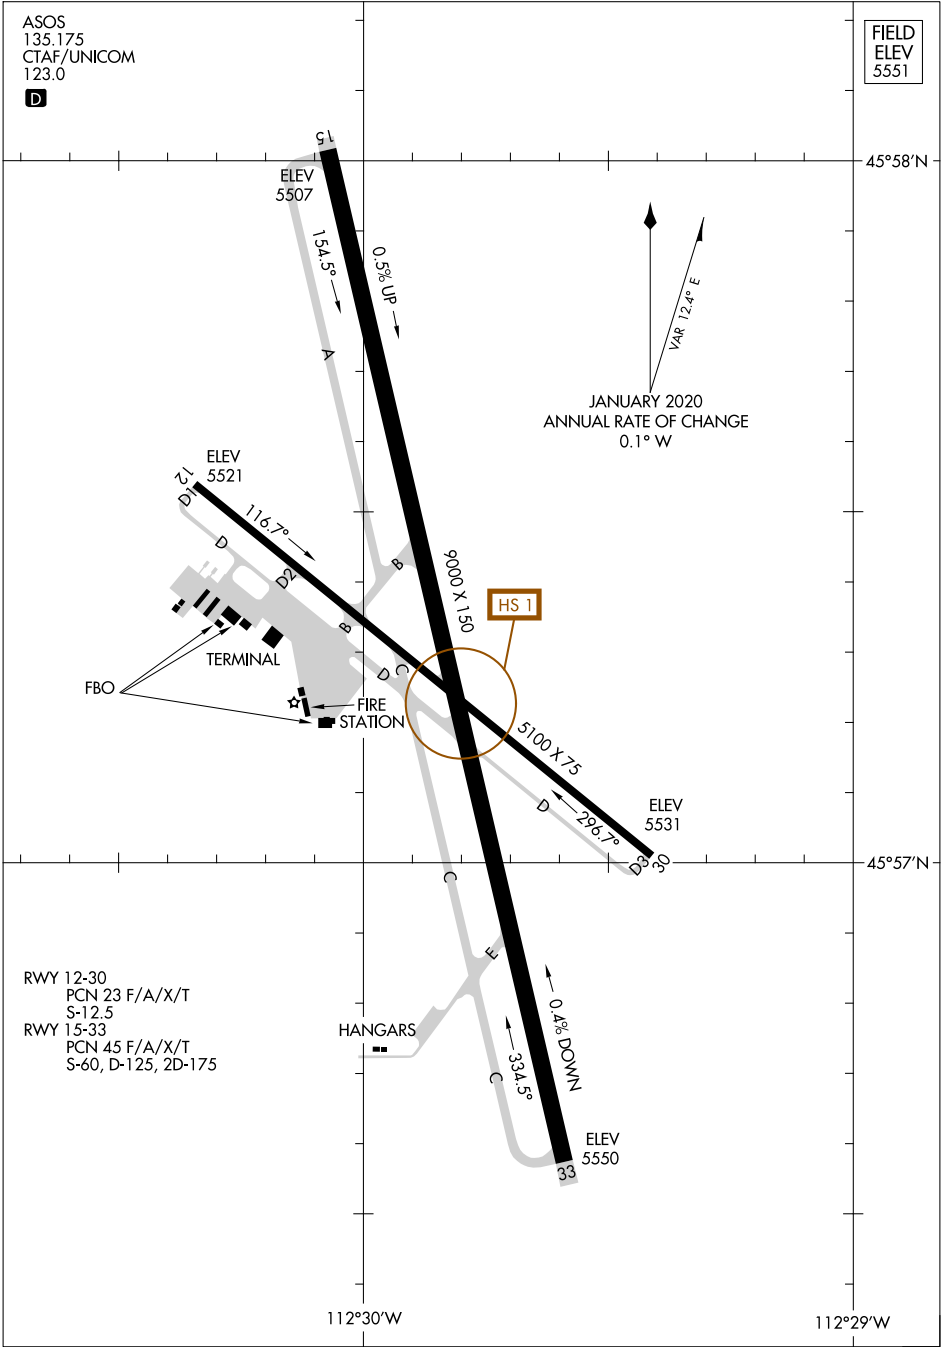

# AIRPORT DIAGRAM

AL-588 (FAA)

BERT MOONEY (BTM)  
BUTTE, MONTANA

ASOS  
135.175  
CTAF/UNICOM  
123.0

FIELD  
ELEV  
5551

NW-1, 13 JUN 2024 to 11 JUL 2024

NW-1, 13 JUN 2024 to 11 JUL 2024

# AIRPORT DIAGRAM

23054

BUTTE, MONTANA  
BERT MOONEY (BTM)