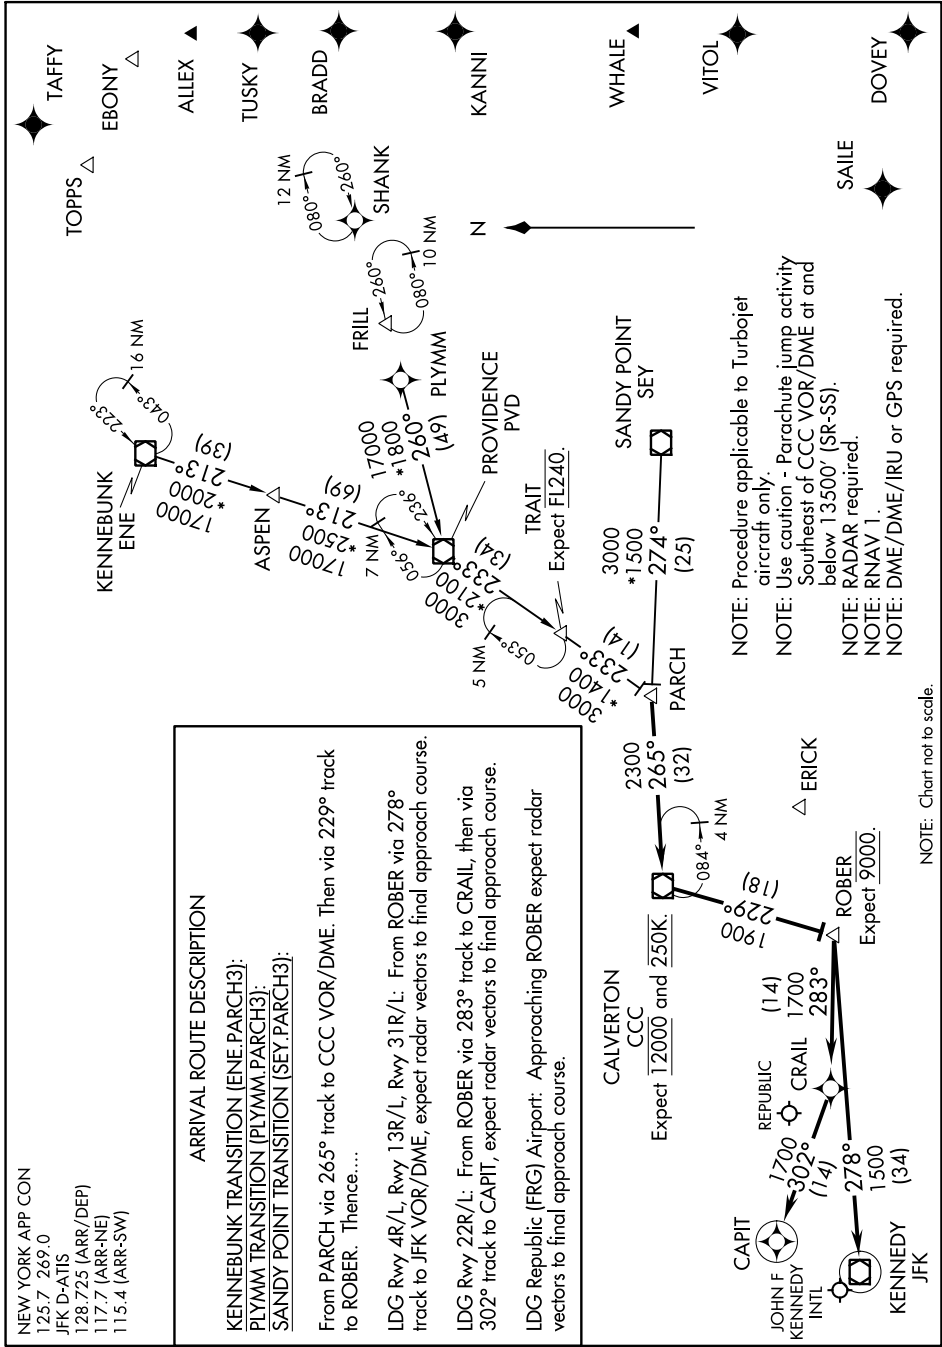

PARCH THREE ARRIVAL (RNAV)

NE-2, 13 JUN 2024 to 11 JUL 2024

PARCH THREE ARRIVAL (RNAV)

NOTE: Chart not to scale.

NE-2, 13 JUN 2024 to 11 JUL 2024